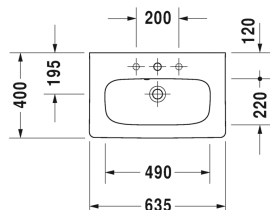

Furniture washbasin compact # 2337630000

| < 635 mm > |

Furniture washbasin compact	Dimension	Weight	Order number
with overflow, with tap platform, underneath glazed, 635 mm			
Colors			
00 White Alpin			
Variant			
●	635 x 400 mm	15.500 kg	2337630000
Infobox			
For vanity units the space saving siphon is recommended			
Sanitary ceramics with the special WonderGliss surface finish will remain clean and attractive-looking for a long time to come. When ordering WonderGliss please add a "1" as eleventh digit to the model number.			
Accessory			
Space saving waste	1 1/4" mm	0.400 kg	005076
Suitable products			
Vanity unit wall-mounted compact 1 pull-out compartment, for DuraStyle # 233763, 580 x 368 mm	580 x 368 mm		DS6379
Vanity unit wall-mounted compact 2 drawers, upper drawer including cut-out for siphon and siphon cover, for DuraStyle # 233763, 580 x 368 mm	580 x 368 mm		DS6479
Recommended faucets