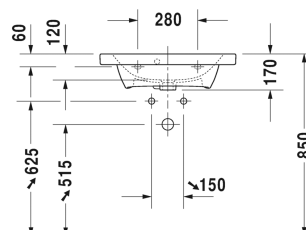

Furniture washbasin compact # 2337630000

| < 635 mm > |

Furniture washbasin compact	Dimension	Weight	Order number
with overflow, with tap platform, underneath glazed, 635 mm			
Colors			
00 White Alpin			
Variant			
●	635 x 400 mm	15.500 kg	2337630000
Infobox			
For vanity units the space saving siphon is recommended			
Sanitary ceramics with the special WonderGliss surface finish will remain clean and attractive-looking for a long time to come. When ordering WonderGliss please add a "1" as eleventh digit to the model number.			
Accessory			
Space saving waste	1 1/4" mm	0.400 kg	005076
Suitable products			
Vanity unit wall-mounted compact 1 pull-out compartment, for DuraStyle # 233763, 580 x 368 mm	580 x 368 mm		DS6379
Vanity unit wall-mounted compact 2 drawers, upper drawer including cut-out for siphon and siphon cover, for DuraStyle # 233763, 580 x 368 mm	580 x 368 mm		DS6479
Recommended faucets