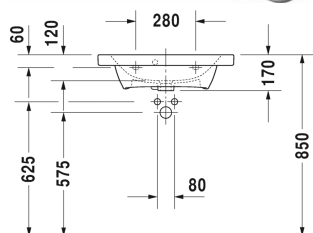

Furniture washbasin compact # 2337630000

| < 635 mm > |

Furniture washbasin compact	Dimension	Weight	Order number
with overflow, with tap platform, underneath glazed, 635 mm			
Colors			
00 White Alpin			
Variant			
●	635 x 400 mm	15.500 kg	2337630000
Infobox			
For vanity units the space saving siphon is recommended			
Sanitary ceramics with the special WonderGliss surface finish will remain clean and attractive-looking for a long time to come. When ordering WonderGliss please add a "1" as eleventh digit to the model number.			
Accessory			
Space saving waste	1 1/4" mm	0.400 kg	005076
Suitable products			
Vanity unit wall-mounted compact 1 pull-out compartment, for DuraStyle # 233763, 580 x 368 mm	580 x 368 mm		DS6379
Vanity unit wall-mounted compact 2 drawers, upper drawer including cut-out for siphon and siphon cover, for DuraStyle # 233763, 580 x 368 mm	580 x 368 mm		DS6479
Recommended faucets