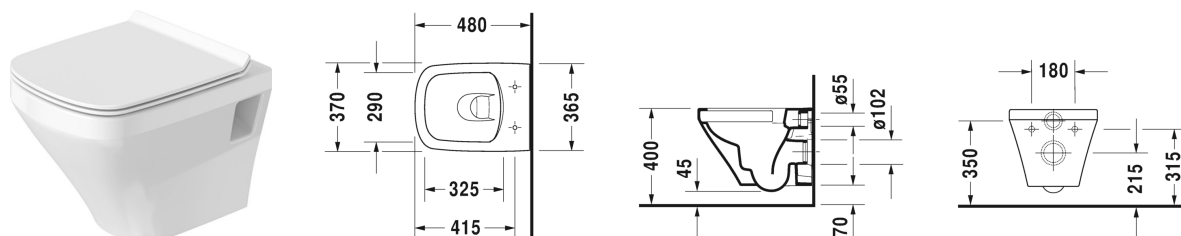

Toilet wall mounted Compact Duravit Rimless® # 257109..00 / 257109..00

| < 370 mm > |

Toilet wall mounted Compact Duravit Rimless®	Dimension	Weight	Order number
rimless, washdown model, UWL class 1			
Colors			
00 White Alpin 20 HygieneGlaze (an antibacterial ceramic glaze that provides almost indefinite effectiveness)			
Variant			
♣ 4,5 litre flush	370 x 480 mm	23.000 kg	257109..00
♣ 4,5 litre flush	370 x 480 mm	23.000 kg	257109..00
Sanitary ceramics with the special WonderGliss surface finish will remain clean and attractive-looking for a long time to come. When ordering WonderGliss please add a "1" as eleventh digit to the model number.			
Accessory for ceramics			
Fixing for wall mounted bidet and wall mounted toilet	Ø 12 x 180 mm	0.200 kg	006500
Accessory			
Noise reduction gasket			005090
Suitable products			
Toilet seat and cover hinges stainless steel, without automatic closure,			006371
Toilet seat and cover hinges stainless steel, removable, with automatic closure,			006379

All drawings contain the necessary measurements which are subject to standard tolerances. They are stated in mm and are non-binding. Exact measurements, in particular for customised installation scenarios, can only be taken from the finished piece.