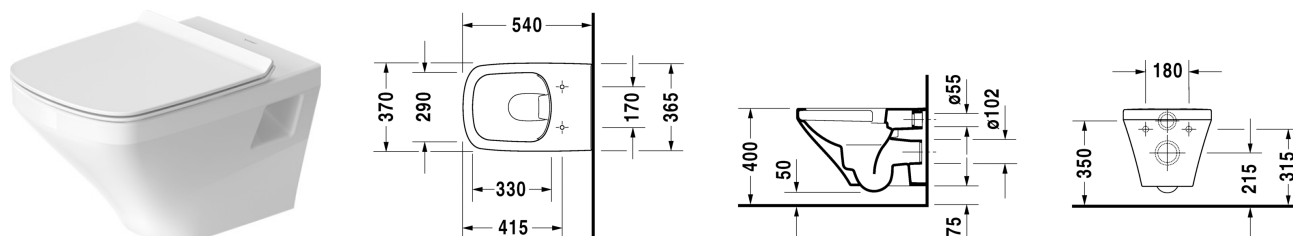

**Toilet wall mounted Duravit Rimless® # 253809..00 / 253809..00**

| < 370 mm > |

Toilet wall mounted Duravit Rimless®	Dimension	Weight	Order number
rimless, washdown model, UWL class 1			
<b>Colors</b>			
00 White Alpin 20 HygieneGlaze (an antibacterial ceramic glaze that provides almost indefinite effectiveness)			
<b>Variant</b>			
◆ 4,5 litre flush	370 x 540 mm	25.400 kg	253809..00
◆ 4,5 litre flush	370 x 540 mm	25.400 kg	253809..00
Sanitary ceramics with the special WonderGliss surface finish will remain clean and attractive-looking for a long time to come. When ordering WonderGliss please add a "1" as eleventh digit to the model number.			
<b>Accessory for ceramics</b>			
Fixing for wall mounted bidet and wall mounted toilet	Ø 12 x 180 mm	0.200 kg	006500
<b>Accessory</b>			
Noise reduction gasket			005090
<b>Suitable products</b>			
Toilet seat and cover hinges stainless steel, without automatic closure,			006371
Toilet seat and cover hinges stainless steel, removable, with automatic closure,			006379
Toilet seat and cover with lateral reinforcement and extended hinge shaft, hinges stainless steel, without automatic closure,			002061

All drawings contain the necessary measurements which are subject to standard tolerances. They are stated in mm and are non-binding. Exact measurements, in particular for customised installation scenarios, can only be taken from the finished piece.