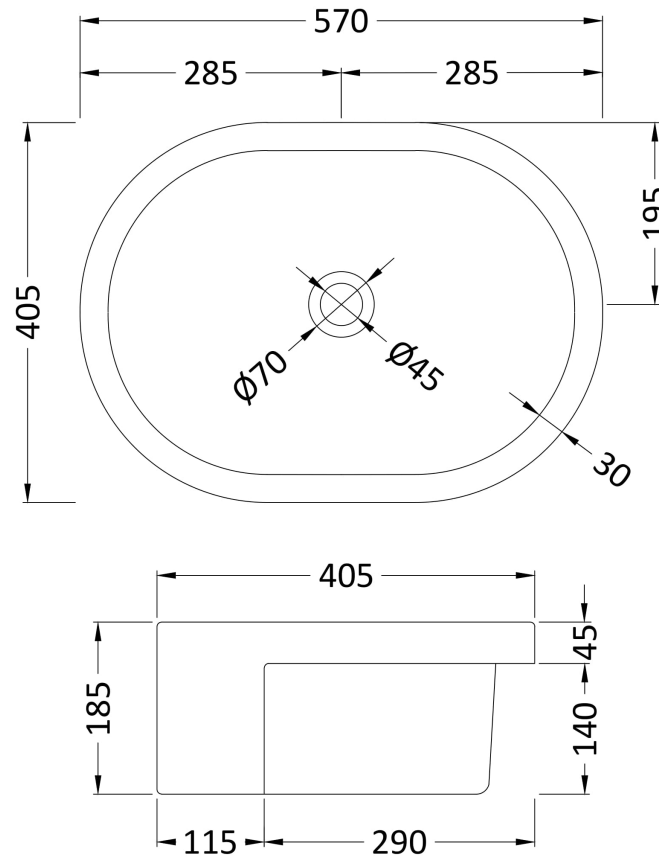

Sales Code: NBV173

Description: Oval Semi Recess Basin W560xd400xh185

Product Dimensions

Height (mm):	185
Width (mm):	580
Depth (mm):	412
Nett Weight (kg):	13.5

Packaging Dimensions

Height (mm):	200
Width (mm):	575
Depth (mm):	415
Gross Weight (kg):	14

Packaging Data

Box Colour:	Brown Cardboard Box
Box Qty:	1
Label Size:	100 x 50
Label Colour:	White Label
Label Qty:	2

Outer Box Dimensions (If Applicable)

Height (mm):	
Width (mm):	
Depth (mm):	
Gross Weight (kg):	
Barcode:	5056211851592

Product Details

Country of Origin:	China
Fitting Instruction:	No
Certification: CE & UKCA:	WRAS: WRAS No:
Product Material:	Vitreous China
Fixing Supplied:	No

Pans/Bidets: Trap Style: N/A Includes Seat: Not Applicable

Basins: Tap Hole: No Tapholes Chain Stay Hole: No
Template: Not Required Waste Type Req: Slotted
Overflow Inc: Yes Overflow Cover: Yes
Inner Bowl Depth (mm):