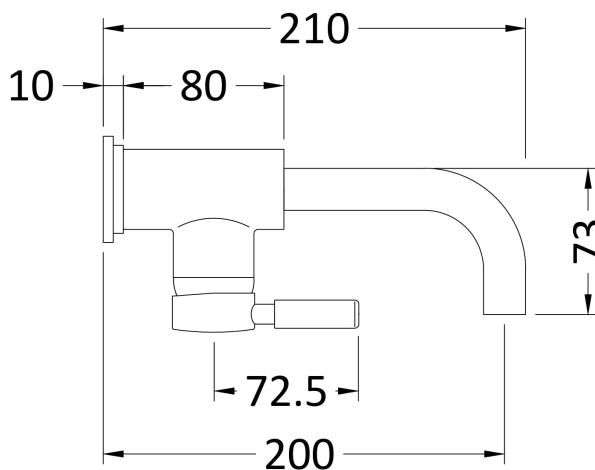

Sales Code: PN381

Description: Tec Single Lever Side Action Basin Mixer

Product Dimensions

Height (mm):	210
Width (mm):	55
Depth (mm):	200
Length (mm):	
Nett Weight (kg):	1.64

Packaging Dimensions

Height (mm):	90
Width (mm):	175
Depth (mm):	275
Gross Weight (kg):	1.64

Packaging Data

Box Colour:	White Cardboard Box
Box Qty:	1
Label Size:	100 x 50
Label Colour:	White Label
Label Qty:	2

Outer Box Dimensions (If Applicable)

Height (mm):	460
Width (mm):	220
Depth (mm):	460
Length (mm):	
Gross Weight (kg):	13
Barcode:	5055146151937

Product Details

Country of Origin:	China
Fitting Instruction:	No
Product Material:	Brass/ABS
Control Type:	Manual
Waste Included:	Waste Not Included
Waste Type:	Not Applicable
WRAS Approval: No	Approval No: N/A
Valve/Cartridge Type:	Single Lever Cartridge
Colour/Finish:	Chrome
Mount Type:	Wall
Operating Pressure (bar):	0.1

Flow Rates: (Litres Per Min)	0.1 bar: 6	0.5 bar: 9	1 bar: 11	2 bar: 16	3 bar: 19
Pipe Size:	15 mm (1/2" Bsp)				
Pipe Centres:	N/A				