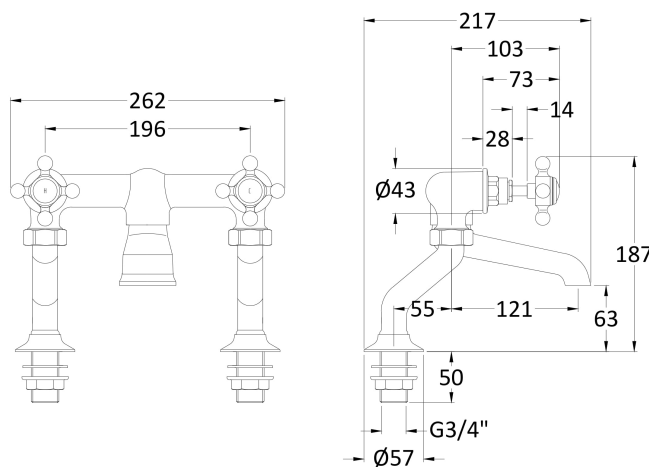

Sales Code: BC803HX

Description: Deck Mount Bath Filler Hex Crosshead

Product Dimensions

Height (mm):	187
Width (mm):	262
Depth (mm):	217
Length (mm):	
Nett Weight (kg):	2.3

Packaging Dimensions

Height (mm):	125
Width (mm):	250
Depth (mm):	200
Gross Weight (kg):	2.3

Packaging Data

Box Colour:	White Cardboard Box
Box Qty:	1
Label Size:	100 x 50
Label Colour:	White Label
Label Qty:	1

Outer Box Dimensions (If Applicable)

Height (mm):	200
Width (mm):	250
Depth (mm):	125
Length (mm):	
Gross Weight (kg):	
Barcode:	5056462603391

Product Details

Country of Origin:	China
Fitting Instruction:	No
Product Material:	Brass
Control Type:	Manual
Waste Included:	Waste Not Included
Waste Type:	Not Applicable
WRAS Approval: No	Approval No: N/A
Valve/Cartridge Type:	1/4 Turn Ceramic Disc
Colour/Finish:	Brushed Brass
Mount Type:	Deck
Operating Pressure (bar):	0.2

Flow Rates: (Litres Per Min)	0.1 bar: 10	0.5 bar: 36.2	1 bar: 53	2 bar: 75.7	3 bar: 92
Pipe Size:	22 mm (3/4" Bsp)				
Pipe Centres:	90-300mm				