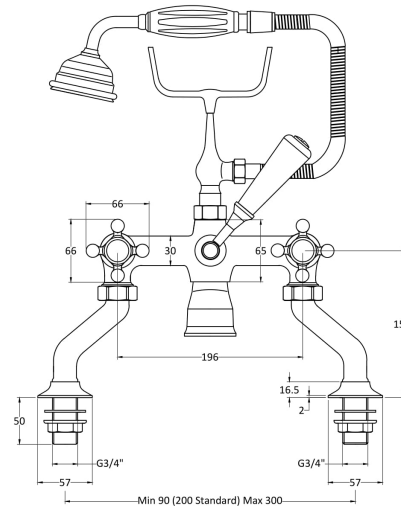

### Product Dimensions

Height (mm):	320
Width (mm):	350
Depth (mm):	155
Length (mm):	
Nett Weight (kg):	4.7

### Packaging Dimensions

Height (mm):	150
Width (mm):	232
Depth (mm):	330
Gross Weight (kg):	4.9

### Outer Box Dimensions (If Applicable)

Height (mm):	320
Width (mm):	345
Depth (mm):	520
Length (mm):	
Gross Weight (kg):	23
Barcode:	5056462603407

Flow Rates: (Litres Per Min)	0.1 bar: 10.6 0.5 bar: 28.6 1 bar: 41.4 2 bar: 59 3 bar: 72.8
Pipe Size:	22 mm (3/4" Bsp)
Pipe Centres:	90-300mm