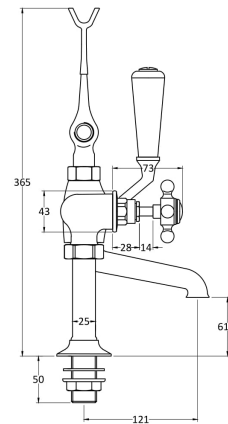

### Product Dimensions

Height (mm):	320
Width (mm):	350
Depth (mm):	155
Length (mm):	
Nett Weight (kg):	4.7

### Packaging Dimensions

Height (mm):	150
Width (mm):	232
Depth (mm):	330
Gross Weight (kg):	4.9

### Outer Box Dimensions (If Applicable)

Height (mm):	320
Width (mm):	345
Depth (mm):	520
Length (mm):	
Gross Weight (kg):	23
Barcode:	5056462603407

Flow Rates: (Litres Per Min)	0.1 bar: 10.6 0.5 bar: 28.6 1 bar: 41.4 2 bar: 59 3 bar: 72.8
Pipe Size:	22 mm (3/4" Bsp)
Pipe Centres:	90-300mm