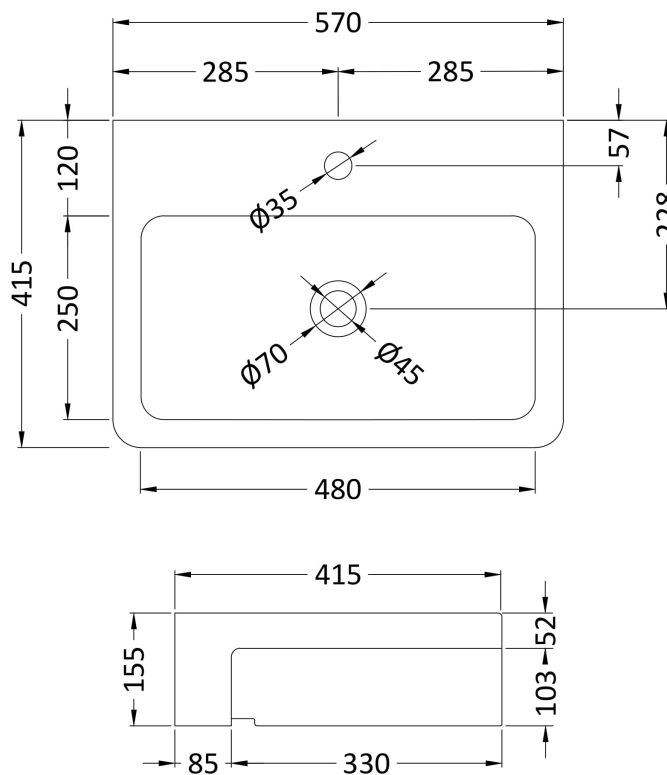

Sales Code: NBV171

Description: Rect Semi Recess Basin W570xd415xh155

Product Dimensions

Height (mm):	155
Width (mm):	570
Depth (mm):	415
Nett Weight (kg):	15.5

Packaging Dimensions

Height (mm):	165
Width (mm):	580
Depth (mm):	415
Gross Weight (kg):	16

Packaging Data

Box Colour:	Brown Cardboard Box
Box Qty:	1
Label Size:	100 x 50
Label Colour:	White Label
Label Qty:	2

Outer Box Dimensions (If Applicable)

Height (mm):	
Width (mm):	
Depth (mm):	
Gross Weight (kg):	
Barcode:	5056211851578

Product Details

Country of Origin:	China
Fitting Instruction:	No
Certification: CE & UKCA:	WRAS: WRAS No:
Product Material:	Vitreous China
Fixing Supplied:	No

Pans/Bidets: Trap Style: N/A Includes Seat: Not Applicable

Basins: Tap Hole: One Taphole Chain Stay Hole: No
Template: Not Required Waste Type Req: Slotted
Overflow Inc: Yes Overflow Cover: Yes
Inner Bowl Depth (mm):