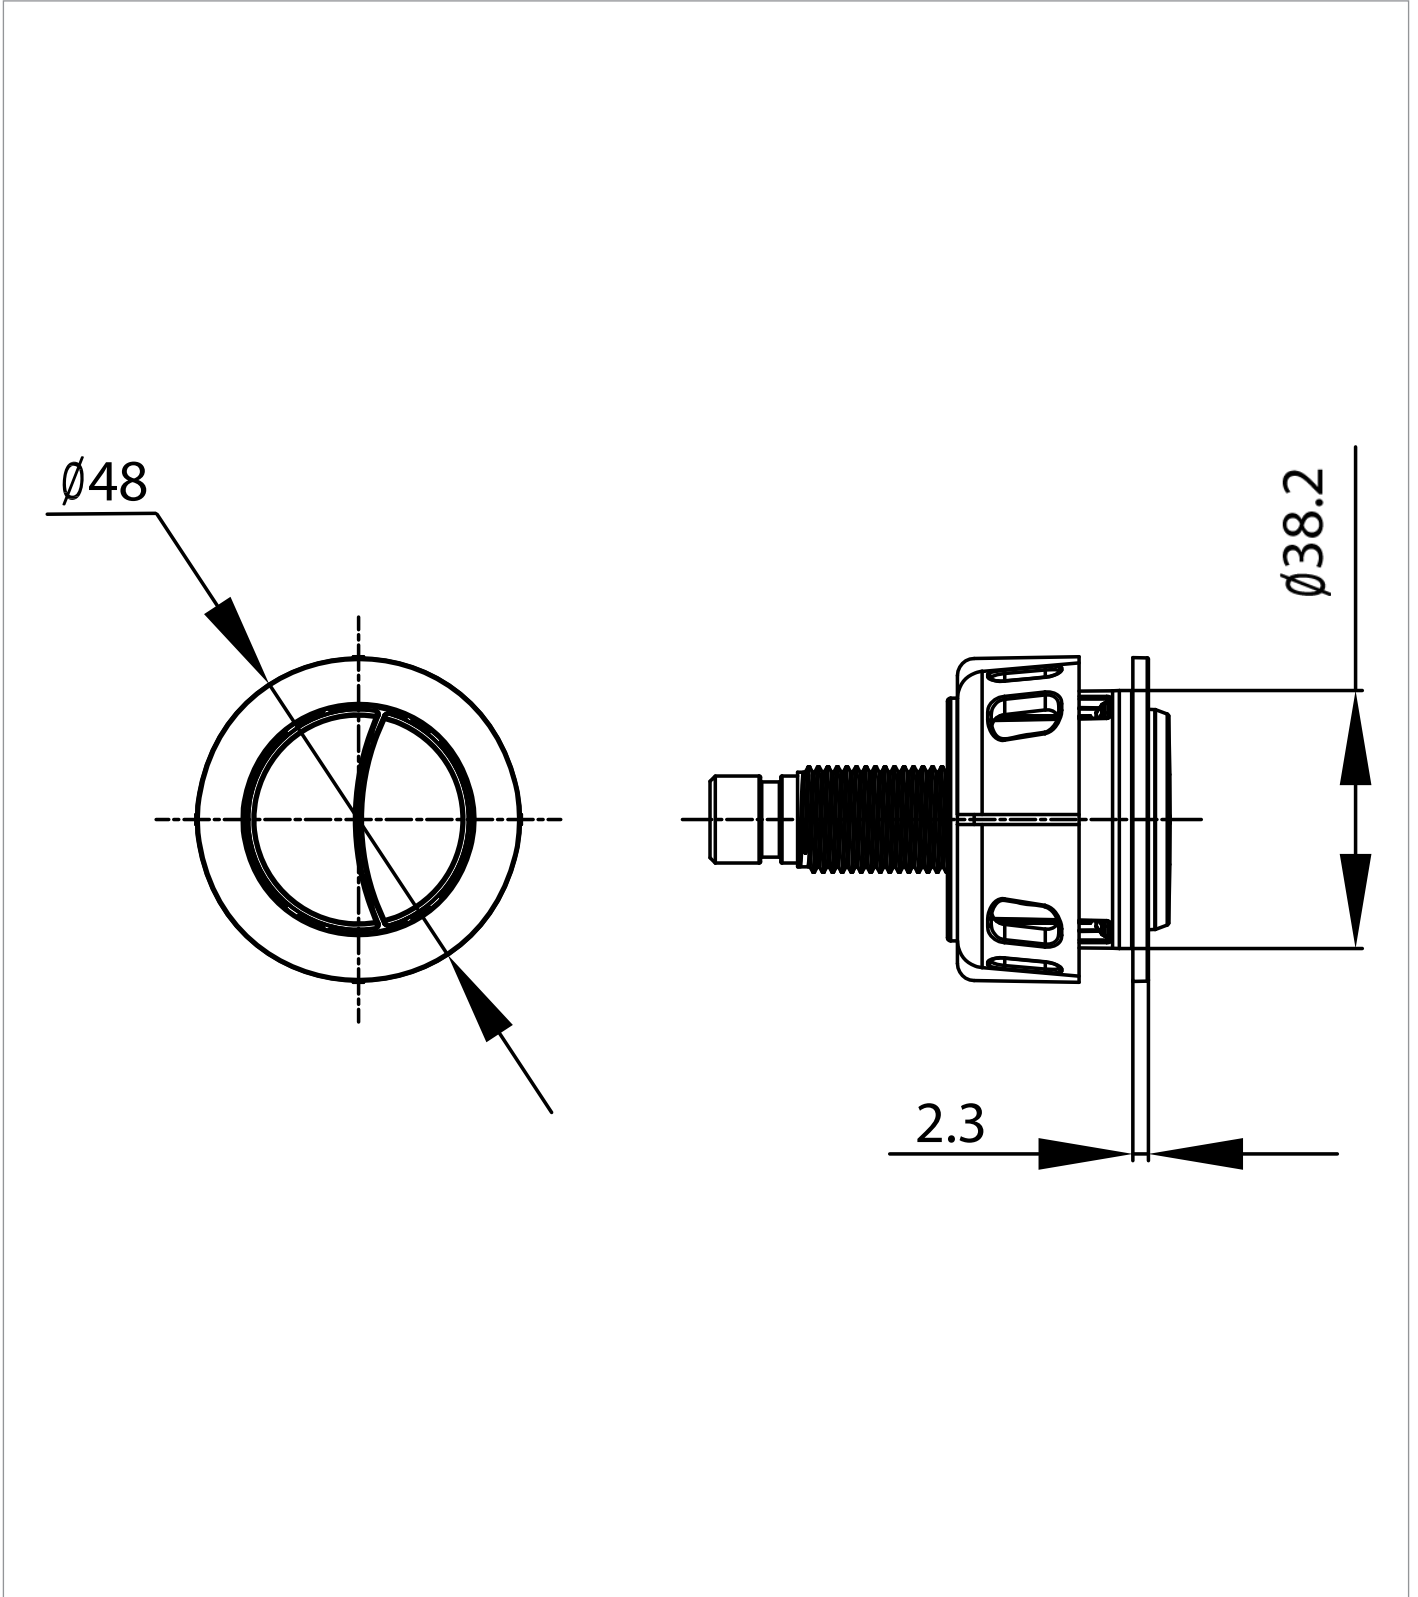

## RANGE

Flush Plate

## DESCRIPTION

Flush Button & Cable Matt Black

WEBSITE LINK [Click Here](#)

CATEGORY	Sanitaryware
WARRANTY DETAILS	2 Years
COLOUR	Matt Black
FINISH APPLICATION	PVD
PRIMARY MATERIAL	ABS
INSTALL TYPE	Wall Mounted
PRODUCT WIDTH MM	48
PRODUCT HEIGHT MM	48
PRODUCT DEPTH MM	69
PRODUCT NET WEIGHT KG	0.25

## TECHNICAL DIMENSIONS

Dimensions in mm unless otherwise specified.

Tolerances (per material type) apply.