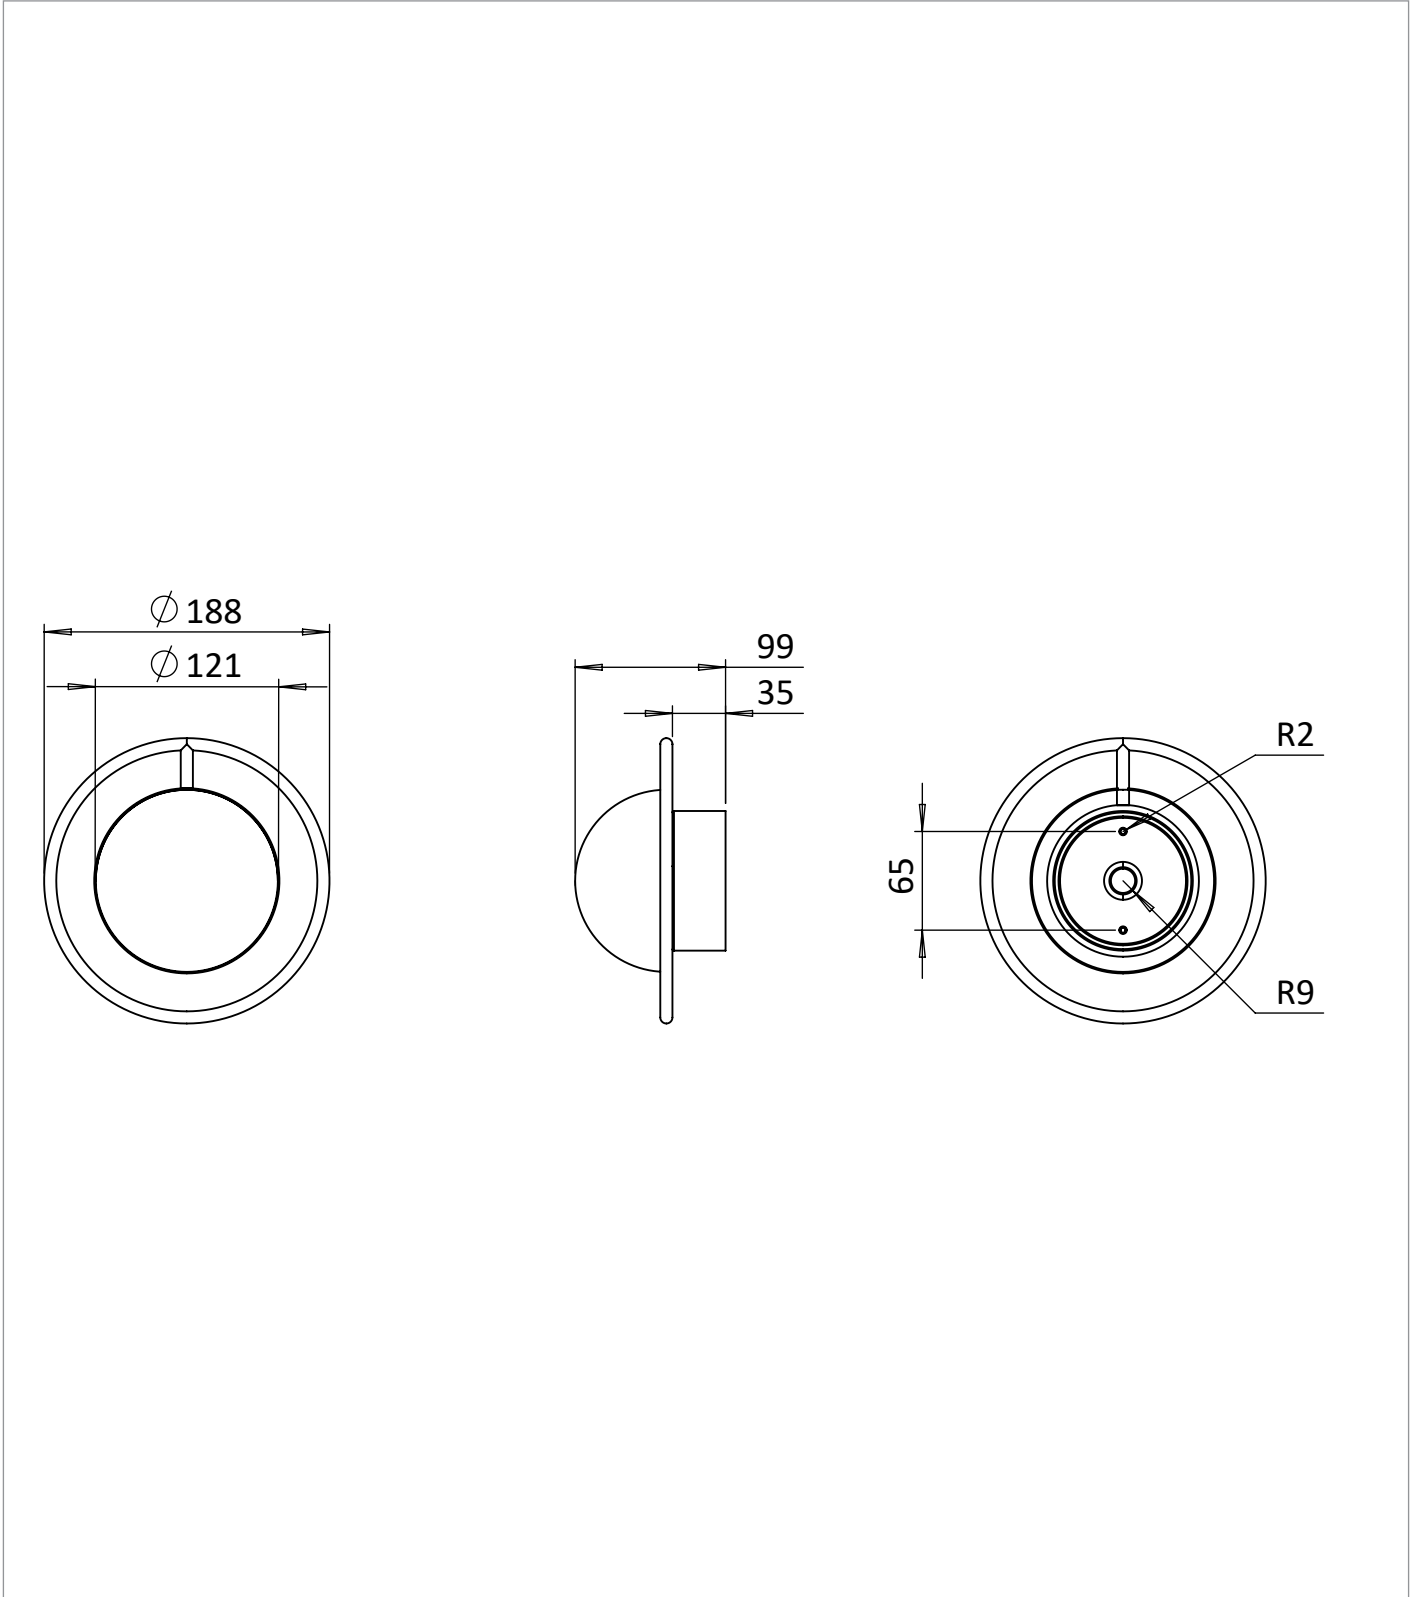

PRODUCT DATA SHEET

PRODUCT CODE

TRL002MB

RANGE

Tranquil

DESCRIPTION

Tranquil Wall Light - Matt Black

WEBSITE LINK [Click Here](#)

CATEGORY	Lighting
WARRANTY DETAILS	5 Years
COLOUR	Matt Black
FINISH APPLICATION	Electroplated
PRIMARY MATERIAL	Steel
SECONDARY MATERIAL	Glass
INSTALL TYPE	Wall Mounted
PRODUCT WIDTH MM	188
PRODUCT HEIGHT MM	188
PRODUCT DEPTH MM	44
PRODUCT NET WEIGHT KG	1
STANDARDS	BS EN 60598

IP RATING MIRRORS & CABINETS	IP44
CABLE LENGTH (MM)	203
COLOUR RANGE (K)	3000k
LUMINOUS EFFICACY (LM/W)	100lm/W
COLOUR RENDERING INDEX (RA)	80
ENERGY RATING	F
DIMMABLE	Yes
LIGHT TYPE	G9
LED WATTAGE	3W

TECHNICAL DIMENSIONS

Dimensions in mm unless otherwise specified.

Tolerances (per material type) apply.

SPARES LIST

Only the parts labelled are available as spares.

NUMBER	PART CODE	DESCRIPTION
1	G9BULB_TRANQUIL	G9 LED Bulb for TRL002 & TRL003
2	GLASS_TRL002	Frosted Glass Shade for TRL002