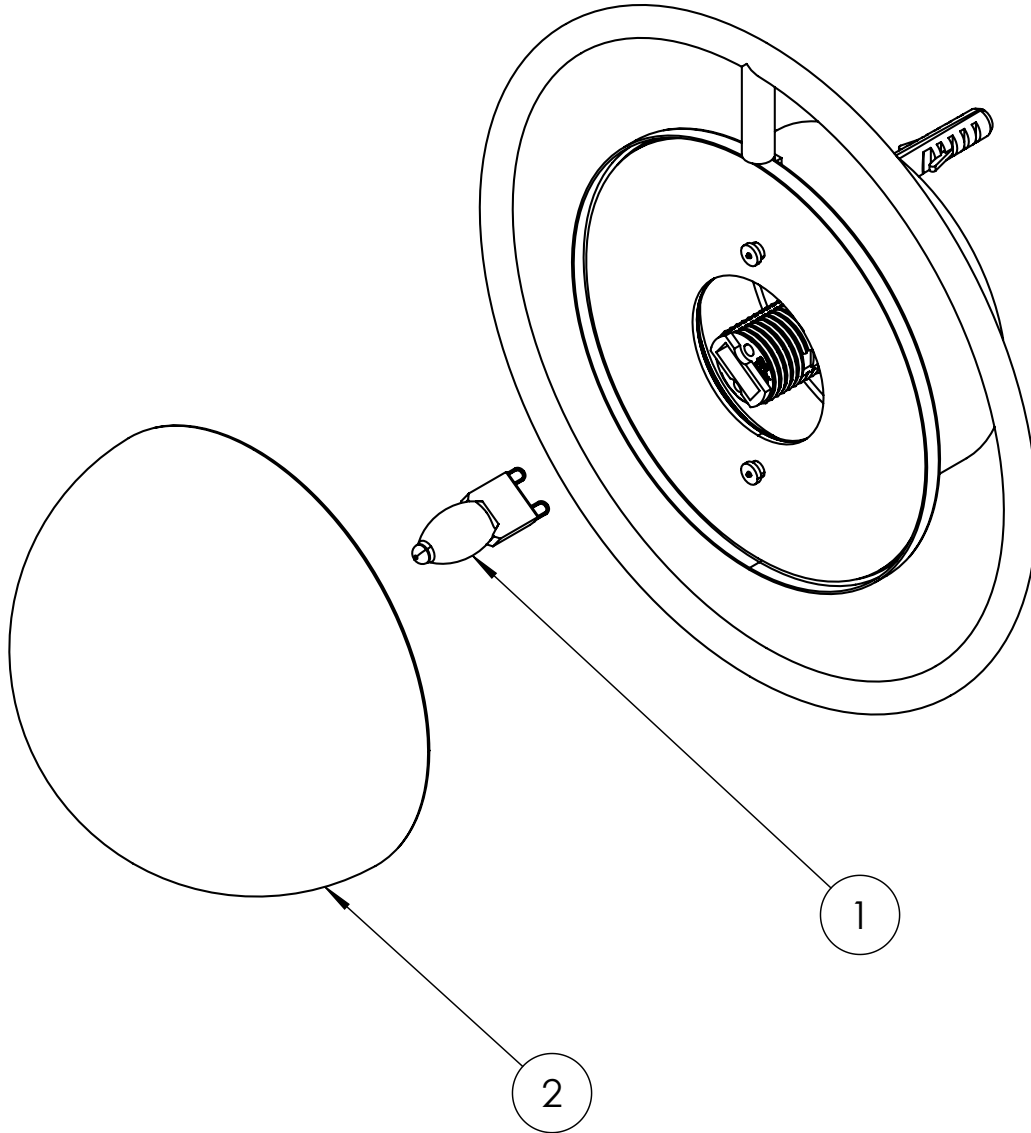

PRODUCT DATA SHEET

PRODUCT CODE

TRL002MB

RANGE

Tranquil

DESCRIPTION

Tranquil Wall Light - Matt Black

WEBSITE LINK [Click Here](#)

CATEGORY	Lighting
WARRANTY DETAILS	5 Years
COLOUR	Matt Black
FINISH APPLICATION	Electroplated
PRIMARY MATERIAL	Steel
SECONDARY MATERIAL	Glass
INSTALL TYPE	Wall Mounted
PRODUCT WIDTH MM	188
PRODUCT HEIGHT MM	188
PRODUCT DEPTH MM	44
PRODUCT NET WEIGHT KG	1
STANDARDS	BS EN 60598

TECHNICAL DIMENSIONS

Dimensions in mm unless otherwise specified.

Tolerances (per material type) apply.

SPARES LIST

Only the parts labelled are available as spares.

NUMBER	PART CODE	DESCRIPTION
1	G9BULB_TRANQUIL	G9 LED Bulb for TRL002 & TRL003
2	GLASS_TRL002	Frosted Glass Shade for TRL002