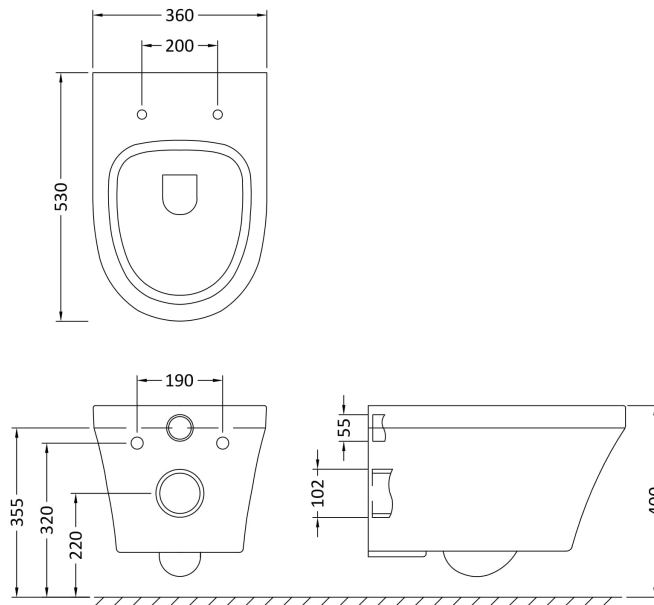

Sales Code: Cpa027

Description: Luna Wall Hung Pan And Seat

Packaging Details

Barcode: 5055275895726

Sales Code: NCU600C

Description: Wall Hung Pan

Product Dimensions

Height (mm):	400
Width (mm):	355
Depth (mm):	530
Nett Weight (kg):	32.7

Packaging Dimensions

Height (mm):	400
Width (mm):	360
Depth (mm):	550
Gross Weight (kg):	32.7

Packaging Data

Box Colour:	Brown Cardboard Box - Printed		
Box Qty:	1		
Label Size:	100 x 50		
Label Colour:	White Label		
Label Qty:	2		

Outer Box Dimensions (If Applicable)

Height (mm):	
Width (mm):	
Depth (mm):	
Gross Weight (kg):	
Barcode:	5056211815600

Product Details

Country of Origin:	Turkey		
Fitting Instruction:	No		
Certification: CE & UKCA:	Yes	WRAS: N/A	WRAS No: N/A
Product Material:	Vitreous China		
Fixing Supplied:	Yes		

Sales Code: NCU699

Description: Soft Close Seat

Product Dimensions

Length (mm):	438
Width (mm):	354
Height (mm):	56
Nett Weight (kg):	2.15

Packaging Dimensions

Length (mm):	500
Width (mm):	365
Height (mm):	65
Gross Weight (kg):	2.4