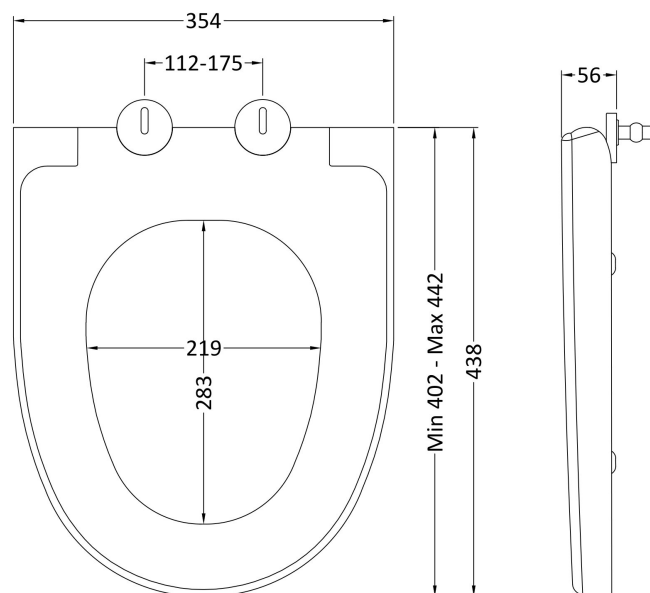

Packaging Dimensions

Height (mm):	400
Width (mm):	360
Depth (mm):	550
Gross Weight (kg):	32.7

Packaging Data

Box Colour:	Brown Cardboard Box - Printed		
Box Qty:	1		
Label Size:	100 x 50		
Label Colour:	White Label		
Label Qty:	2		

Outer Box Dimensions (If Applicable)

Height (mm):	
Width (mm):	
Depth (mm):	
Gross Weight (kg):	
Barcode:	5056211815600

Product Details

Country of Origin:	Turkey		
Fitting Instruction:	No		
Certification: CE & UKCA:	Yes	WRAS: N/A	WRAS No: N/A
Product Material:	Vitreous China		
Fixing Supplied:	Yes		

Sales Code: NCU699

Description: Soft Close Seat

Product Dimensions

Length (mm):	438
Width (mm):	354
Height (mm):	56
Nett Weight (kg):	2.15

Packaging Dimensions

Length (mm):	500
Width (mm):	365
Height (mm):	65
Gross Weight (kg):	2.4

Packaging Data

Box Colour:	White Cardboard Box - Printed
Box Qty:	1
Label Size:	100 x 50
Label Colour:	Not Applicable
Label Qty:	1

Outer Box Dimensions (If Applicable)

Length (mm):	400
Width (mm):	470
Height (mm):	475
Gross Weight (kg):	
Barcode:	5055369030934