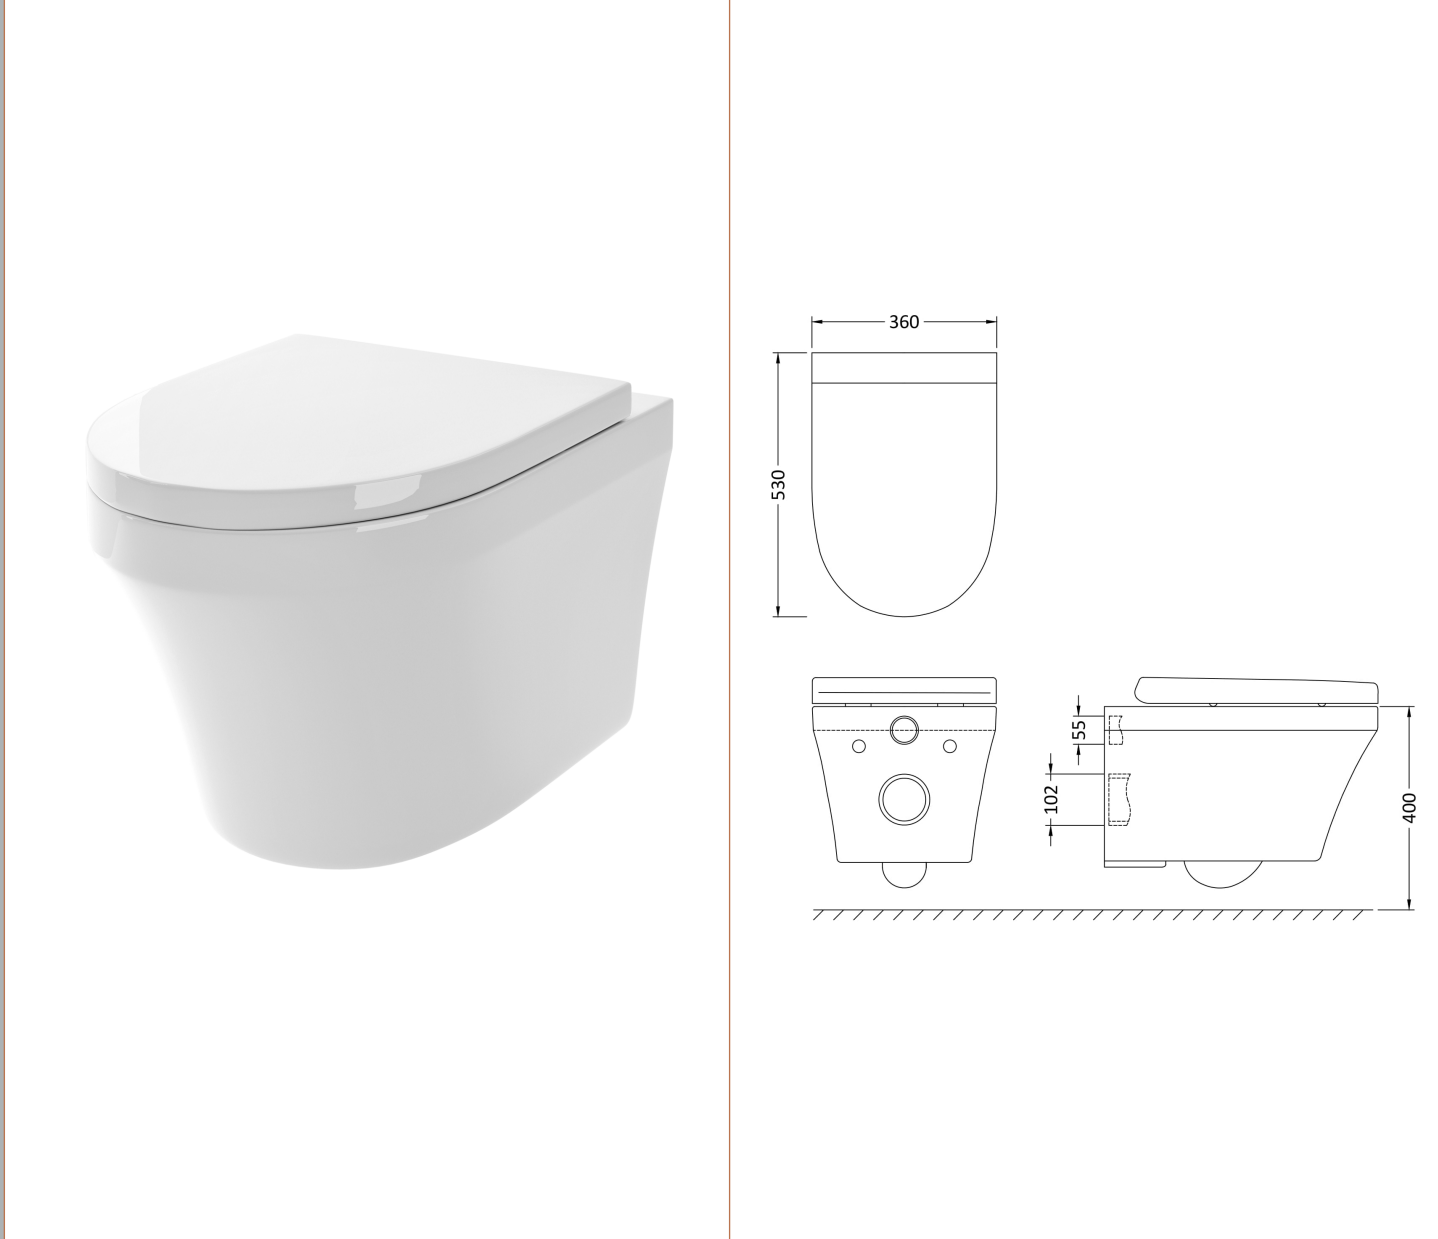

Sales Code: Cpa027

Description: Luna Wall Hung Pan And Seat

Packaging Details

Barcode: 5055275895726

Sales Code: NCU600C

Description: Wall Hung Pan

Product Dimensions

Height (mm):	400
Width (mm):	355
Depth (mm):	530
Nett Weight (kg):	32.7

Packaging Dimensions

Height (mm):	400
Width (mm):	360
Depth (mm):	550
Gross Weight (kg):	32.7

Packaging Data

Box Colour:	Brown Cardboard Box - Printed		
Box Qty:	1		
Label Size:	100 x 50		
Label Colour:	White Label		
Label Qty:	2		

Sales Code: NCU699

Description: Soft Close Seat

Product Dimensions

Length (mm):	438
Width (mm):	354
Height (mm):	56
Nett Weight (kg):	2.15

Packaging Dimensions

Length (mm):	500
Width (mm):	365
Height (mm):	65
Gross Weight (kg):	2.4

Product Details

Country of Origin:	Turkey
Fitting Instruction:	No
CE & UKCA:	Not Applicable
Product Material:	Polypropylene
Seat Type:	Round
Seat Function:	Soft Close
Hinge Centres (Min):	112
Hinge Centres (Max):	175
Hinge Material:	Polypropylene
Colour/Finish:	White
Fixing Method:	Top Fix