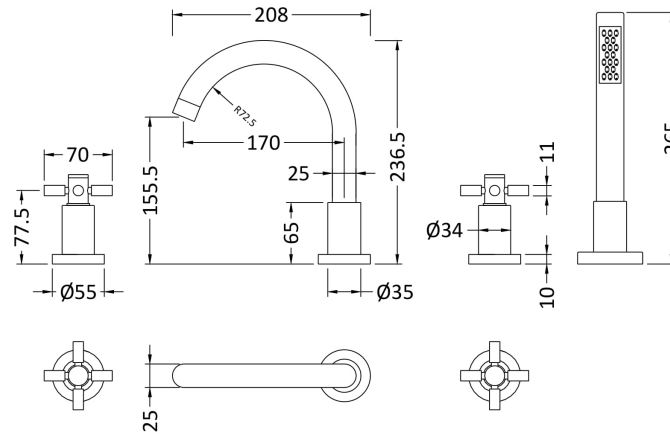

Sales Code: TEX334S

Description: Tec 4 Tap Hole Bath Mixer

### Product Dimensions

|                   |     |
|-------------------|-----|
| Height (mm):      |     |
| Width (mm):       |     |
| Depth (mm):       |     |
| Length (mm):      |     |
| Nett Weight (kg): | 0.1 |

### Packaging Dimensions

|                    |     |
|--------------------|-----|
| Height (mm):       | 550 |
| Width (mm):        | 550 |
| Depth (mm):        | 550 |
| Gross Weight (kg): | 0.1 |

### Outer Box Dimensions (If Applicable)

|                    |               |
|--------------------|---------------|
| Height (mm):       |               |
| Width (mm):        |               |
| Depth (mm):        |               |
| Length (mm):       |               |
| Gross Weight (kg): |               |
| Barcode:           | 5055275866825 |