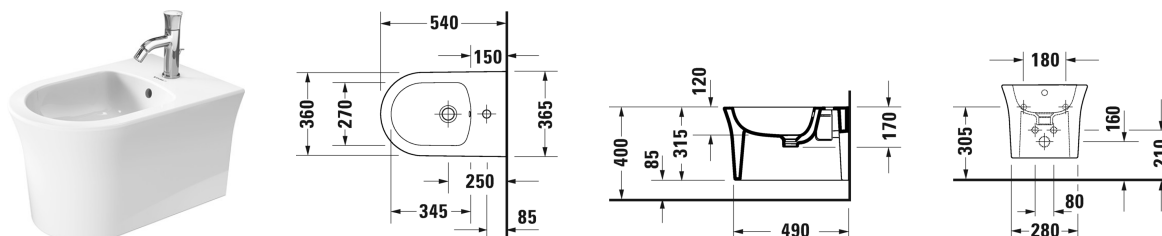

**Bidet wall mounted # 2293150000**

| &lt; 370 mm &gt; |

Bidet wall mounted	Dimension	Weight	Order number
with overflow, with tap platform, pop-up waste with ceramic cover included, Durafix included			
<b>Colors</b>			
00 White Alpin			
<b>Variant</b>			
	370 x 540 mm	22.800 kg	2293150000
<b>Infobox</b>			
Durafix for invisible fixation is included in delivery			
Sanitary ceramics with the special WonderGliss surface finish will remain clean and attractive-looking for a long time to come. When ordering WonderGliss please add a "1" as eleventh digit to the model number.			
<b>Accessory</b>			
Siphon for bidet with extended outlet pipe	1 1/4" mm	0.600 kg	005027
Fixing for wall mounted bidet and wall mounted toilet	Ø 12 x 180 mm	0.200 kg	006500

*All drawings contain the necessary measurements which are subject to standard tolerances. They are stated in mm and are non-binding. Exact measurements, in particular for customised installation scenarios, can only be taken from the finished piece.*