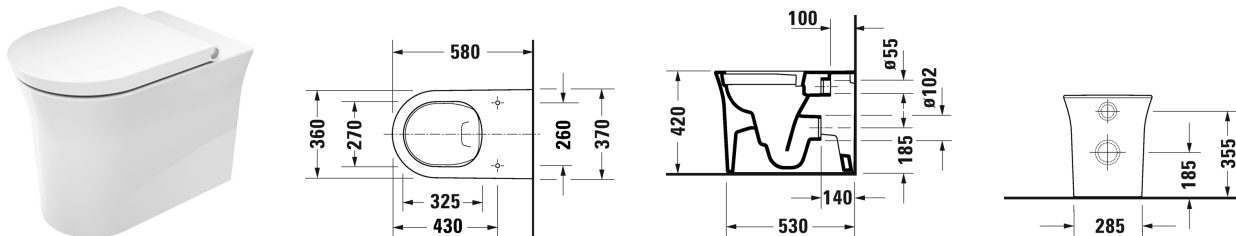

**Toilet floor standing Duravit Rimless® # 200109..00 / 200109..00**

| < 370 mm > |

Toilet floor standing Duravit Rimless®	Dimension	Weight	Order number
back to wall, rimless, washdown model, fixings included, horizontal outlet, UWL class 1			
<b>Colors</b>			
00 White Alpin 20 HygieneGlaze (an antibacterial ceramic glaze that provides almost indefinite effectiveness)			
<b>Variant</b>			
♣ 4,5 litre flush	370 x 580 mm	35.500 kg	200109..00
♣ 4,5 litre flush	370 x 580 mm	35.500 kg	200109..00
Sanitary ceramics with the special WonderGliss surface finish will remain clean and attractive-looking for a long time to come. When ordering WonderGliss please add a "1" as eleventh digit to the model number.			
<b>Suitable products</b>			
Toilet seat and cover removable, hinges stainless steel, with automatic closure,			002709