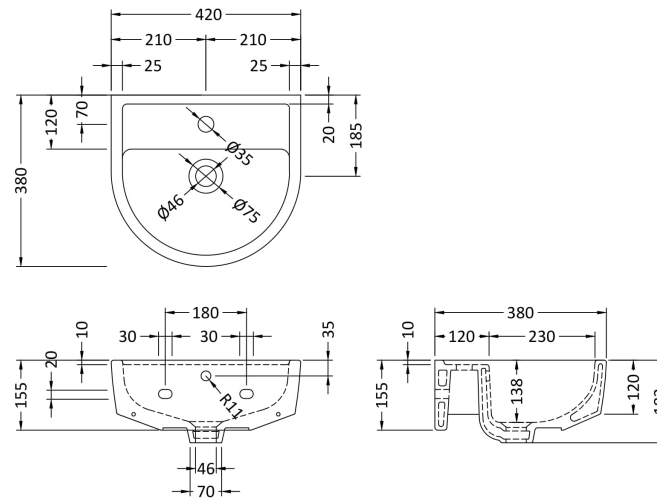

Sales Code: Cma002

Description: Luna 420mm Basin & Pedestal

Packaging Details

Barcode: 5055275813928

Sales Code: NCH403

Description: Round Pedestal

Product Dimensions

Height (mm):	670
Width (mm):	210
Depth (mm):	160
Nett Weight (kg):	10.7

Packaging Dimensions

Height (mm):	680
Width (mm):	220
Depth (mm):	175
Gross Weight (kg):	10.9

Packaging Data

Box Colour:	Brown Cardboard Box - Printed
Box Qty:	1
Label Size:	100 x 50
Label Colour:	Not Applicable
Label Qty:	0

Outer Box Dimensions (If Applicable)

Height (mm):	
Width (mm):	
Depth (mm):	
Gross Weight (kg):	
Barcode:	5055369029259

Product Details

Country of Origin:	China
Fitting Instruction:	No
Certification: CE & UKCA:	N/A
WRAS:	N/A
WRAS No:	N/A
Product Material:	Vitreous China
Fixing Supplied:	No

Sales Code: NCH402

Description: 420mm Small Basin 1Th

Product Dimensions

Height (mm):	183
Width (mm):	420
Depth (mm):	380
Nett Weight (kg):	10.3

Packaging Dimensions

Height (mm):	200
Width (mm):	440
Depth (mm):	400
Gross Weight (kg):	10.5