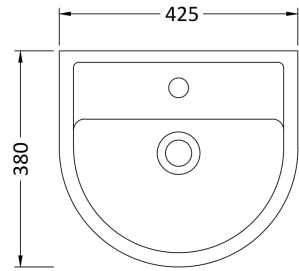

Sales Code: Cma002

Description: Luna 420mm Basin & Pedestal

Packaging Details

Barcode: 5055275813928

Sales Code: NCH403

Description: Round Pedestal

Product Dimensions

Height (mm):	670
Width (mm):	210
Depth (mm):	160
Nett Weight (kg):	10.7

Packaging Dimensions

Height (mm):	680
Width (mm):	220
Depth (mm):	175
Gross Weight (kg):	10.9

Packaging Data

Box Colour:	Brown Cardboard Box - Printed
Box Qty:	1
Label Size:	100 x 50
Label Colour:	Not Applicable
Label Qty:	0

Outer Box Dimensions (If Applicable)

Height (mm):	
Width (mm):	
Depth (mm):	
Gross Weight (kg):	
Barcode:	5055369029259

Product Details

Country of Origin:	China
Fitting Instruction:	No
Certification: CE & UKCA:	N/A
WRAS:	N/A
WRAS No:	N/A
Product Material:	Vitreous China
Fixing Supplied:	No

Product Dimensions

Length (mm):	
Width (mm):	0
Height (mm):	0
Depth (mm):	0
Nett Weight (kg):	0.6

Packaging Dimensions

Height (mm):	150
Width (mm):	120
Depth (mm):	20
Gross Weight (kg):	0.6

Packaging Data