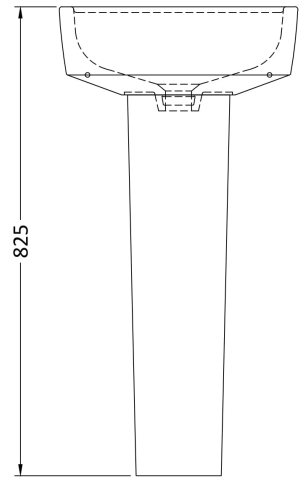

Sales Code: Cma002

Description: Luna 420mm Basin & Pedestal

Packaging Details

Barcode: 5055275813928

Sales Code: NCH403

Description: Round Pedestal

Product Dimensions

Height (mm):	670
Width (mm):	210
Depth (mm):	160
Nett Weight (kg):	10.7

Packaging Dimensions

Height (mm):	680
Width (mm):	220
Depth (mm):	175
Gross Weight (kg):	10.9

Packaging Data

Box Colour:	Brown Cardboard Box - Printed
Box Qty:	1
Label Size:	100 x 50
Label Colour:	Not Applicable
Label Qty:	0

Outer Box Dimensions (If Applicable)

Height (mm):	
Width (mm):	
Depth (mm):	
Gross Weight (kg):	
Barcode:	5055369029259

Product Details

Country of Origin:	China
Fitting Instruction:	No
Certification: CE & UKCA:	N/A
WRAS:	N/A
WRAS No:	N/A
Product Material:	Vitreous China
Fixing Supplied:	No

Sales Code: NCH402

Description: 420mm Small Basin 1Th

Product Dimensions

Height (mm):	183
Width (mm):	420
Depth (mm):	380
Nett Weight (kg):	10.3

Packaging Dimensions

Height (mm):	200
Width (mm):	440
Depth (mm):	400
Gross Weight (kg):	10.5