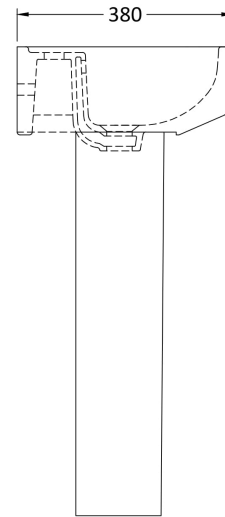

Sales Code: Cma002

Description: Luna 420mm Basin & Pedestal

Packaging Details

Barcode: 5055275813928

Sales Code: NCH403

Description: Round Pedestal

Product Dimensions

Height (mm):	670
Width (mm):	210
Depth (mm):	160
Nett Weight (kg):	10.7

Packaging Dimensions

Height (mm):	680
Width (mm):	220
Depth (mm):	175
Gross Weight (kg):	10.9

Packaging Data

Box Colour:	Brown Cardboard Box - Printed
Box Qty:	1
Label Size:	100 x 50
Label Colour:	Not Applicable
Label Qty:	0

Outer Box Dimensions (If Applicable)

Height (mm):	
Width (mm):	
Depth (mm):	
Gross Weight (kg):	
Barcode:	5055369029259

Product Details

Country of Origin:	China
Fitting Instruction:	No
Certification: CE & UKCA:	N/A
WRAS:	N/A
WRAS No:	N/A
Product Material:	Vitreous China
Fixing Supplied:	No

Sales Code: NCH402

Description: 420mm Small Basin 1Th

Product Dimensions

Height (mm):	183
Width (mm):	420
Depth (mm):	380
Nett Weight (kg):	10.3

Packaging Dimensions

Height (mm):	200
Width (mm):	440
Depth (mm):	400
Gross Weight (kg):	10.5