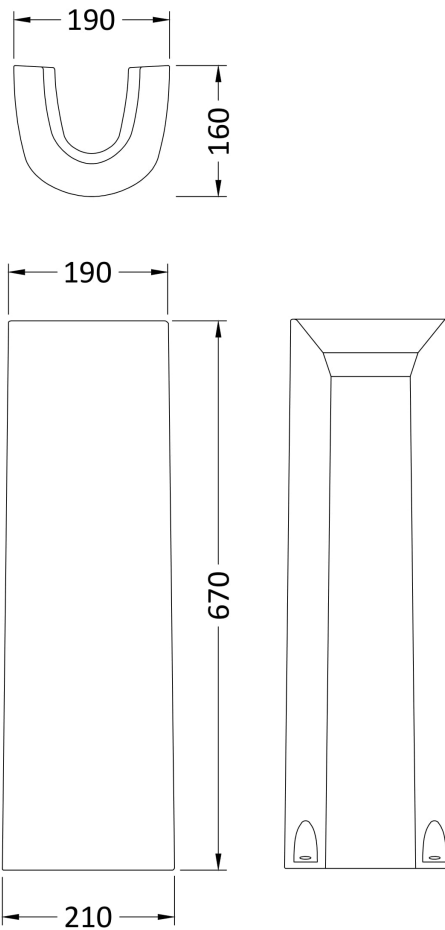

Sales Code: Cma002

Description: Luna 420mm Basin & Pedestal

Packaging Details

Barcode: 5055275813928

Sales Code: NCH403

Description: Round Pedestal

Product Dimensions

Height (mm):	670
Width (mm):	210
Depth (mm):	160
Nett Weight (kg):	10.7

Packaging Dimensions

Height (mm):	680
Width (mm):	220
Depth (mm):	175
Gross Weight (kg):	10.9

Packaging Data

Box Colour:	Brown Cardboard Box - Printed
Box Qty:	1
Label Size:	100 x 50
Label Colour:	Not Applicable
Label Qty:	0

Outer Box Dimensions (If Applicable)

Height (mm):	
Width (mm):	
Depth (mm):	
Gross Weight (kg):	
Barcode:	5055369029259

Product Details

Country of Origin:	China
Fitting Instruction:	No
Certification: CE & UKCA:	N/A
WRAS:	N/A
WRAS No:	N/A
Product Material:	Vitreous China
Fixing Supplied:	No

Sales Code: NCH402

Description: 420mm Small Basin 1Th

Product Dimensions

Height (mm):	183
Width (mm):	420
Depth (mm):	380
Nett Weight (kg):	10.3

Packaging Dimensions

Height (mm):	200
Width (mm):	440
Depth (mm):	400
Gross Weight (kg):	10.5