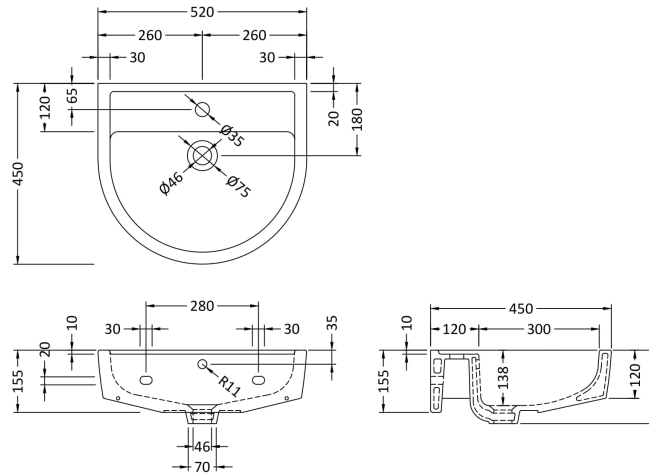

Sales Code: Cma003

Description: Luna 520mm Basin & Pedestal

Packaging Details

Barcode: 5055275813935

Sales Code: NCH404

Description: Medium 520mm Basin 1 Tap Hole

Product Dimensions

Height (mm):	183
Width (mm):	520
Depth (mm):	450
Nett Weight (kg):	15.5

Packaging Dimensions

Height (mm):	200
Width (mm):	545
Depth (mm):	460
Gross Weight (kg):	15.7

Packaging Data

Box Colour:	Brown Cardboard Box - Printed
Box Qty:	1
Label Size:	100 x 50
Label Colour:	Not Applicable
Label Qty:	0

Outer Box Dimensions (If Applicable)

Height (mm):	
Width (mm):	
Depth (mm):	
Gross Weight (kg):	
Barcode:	5055369029242

Product Details

Country of Origin:	China
Fitting Instruction:	No
Certification: CE & UKCA:	Yes
WRAS:	N/A
WRAS No:	N/A
Product Material:	Vitreous China
Fixing Supplied:	No

Sales Code: NCH403

Description: Round Pedestal

Product Dimensions

Height (mm):	670
Width (mm):	210
Depth (mm):	160
Nett Weight (kg):	10.7

Packaging Dimensions

Height (mm):	680
Width (mm):	220
Depth (mm):	175
Gross Weight (kg):	10.9