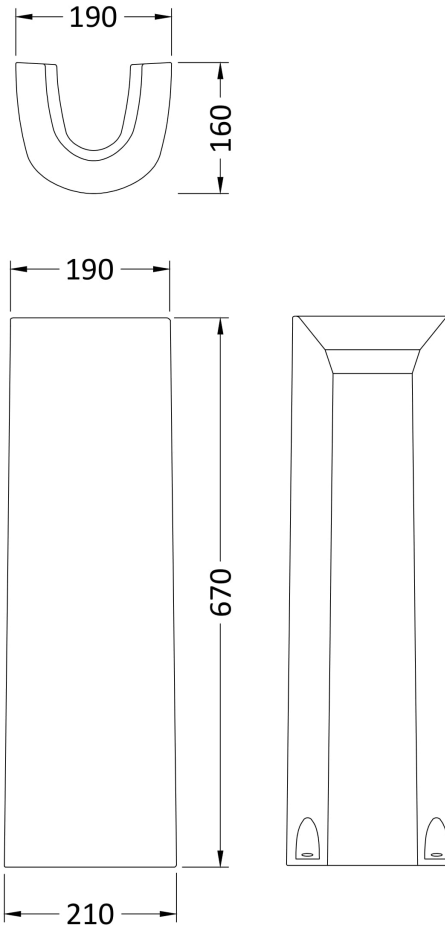

Sales Code: Cma003

Description: Luna 520mm Basin & Pedestal

Packaging Details

Barcode: 5055275813935

Sales Code: NCH404

Description: Medium 520mm Basin 1 Tap Hole

Product Dimensions

Height (mm):	183
Width (mm):	520
Depth (mm):	450
Nett Weight (kg):	15.5

Packaging Dimensions

Height (mm):	200
Width (mm):	545
Depth (mm):	460
Gross Weight (kg):	15.7

Packaging Data

Box Colour:	Brown Cardboard Box - Printed
Box Qty:	1
Label Size:	100 x 50
Label Colour:	Not Applicable
Label Qty:	0

Outer Box Dimensions (If Applicable)

Height (mm):	
Width (mm):	
Depth (mm):	
Gross Weight (kg):	
Barcode:	5055369029242

Product Details

Country of Origin:	China
Fitting Instruction:	No
Certification: CE & UKCA:	Yes
WRAS:	N/A
WRAS No:	N/A
Product Material:	Vitreous China
Fixing Supplied:	No

Sales Code: NCH403

Description: Round Pedestal

Product Dimensions

Height (mm):	670
Width (mm):	210
Depth (mm):	160
Nett Weight (kg):	10.7

Packaging Dimensions

Height (mm):	680
Width (mm):	220
Depth (mm):	175
Gross Weight (kg):	10.9