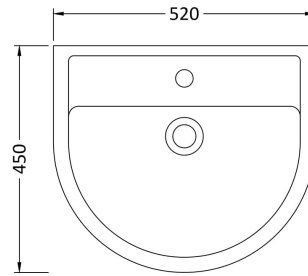

Sales Code: Cma003

Description: Luna 520mm Basin & Pedestal

Packaging Details

Barcode: 5055275813935

Sales Code: NCH404

Description: Medium 520mm Basin 1 Tap Hole

Product Dimensions

Height (mm):	183
Width (mm):	520
Depth (mm):	450
Nett Weight (kg):	15.5

Packaging Dimensions

Height (mm):	200
Width (mm):	545
Depth (mm):	460
Gross Weight (kg):	15.7

Packaging Data

Box Colour:	Brown Cardboard Box - Printed
Box Qty:	1
Label Size:	100 x 50
Label Colour:	Not Applicable
Label Qty:	0

Outer Box Dimensions (If Applicable)

Height (mm):	
Width (mm):	
Depth (mm):	
Gross Weight (kg):	
Barcode:	5055369029242

Product Details

Country of Origin:	China
Fitting Instruction:	No
Certification: CE & UKCA:	Yes
WRAS:	N/A
WRAS No:	N/A
Product Material:	Vitreous China
Fixing Supplied:	No

Sales Code: NCH403

Description: Round Pedestal

Product Dimensions

Height (mm):	670
Width (mm):	210
Depth (mm):	160
Nett Weight (kg):	10.7

Packaging Dimensions

Height (mm):	680
Width (mm):	220
Depth (mm):	175
Gross Weight (kg):	10.9