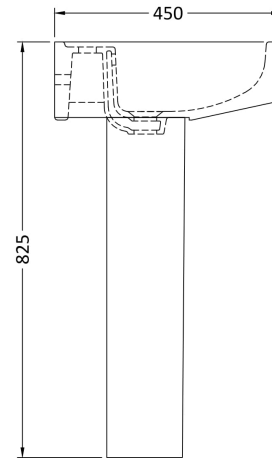

Sales Code: Cma003

Description: Luna 520mm Basin & Pedestal

Packaging Details

Barcode: 5055275813935

Sales Code: NCH404

Description: Medium 520mm Basin 1 Tap Hole

Product Dimensions

Height (mm):	183
Width (mm):	520
Depth (mm):	450
Nett Weight (kg):	15.5

Packaging Dimensions

Height (mm):	200
Width (mm):	545
Depth (mm):	460
Gross Weight (kg):	15.7

Packaging Data

Box Colour:	Brown Cardboard Box - Printed
Box Qty:	1
Label Size:	100 x 50
Label Colour:	Not Applicable
Label Qty:	0

Outer Box Dimensions (If Applicable)

Height (mm):	
Width (mm):	
Depth (mm):	
Gross Weight (kg):	
Barcode:	5055369029242

Product Details

Country of Origin:	China
Fitting Instruction:	No
Certification: CE & UKCA:	Yes
WRAS:	N/A
WRAS No:	N/A
Product Material:	Vitreous China
Fixing Supplied:	No

Sales Code: NCH403

Description: Round Pedestal

Product Dimensions

Height (mm):	670
Width (mm):	210
Depth (mm):	160
Nett Weight (kg):	10.7

Packaging Dimensions

Height (mm):	680
Width (mm):	220
Depth (mm):	175
Gross Weight (kg):	10.9