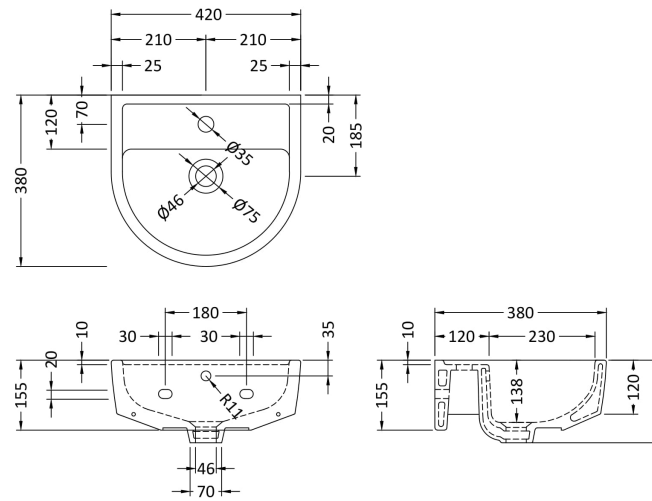

Sales Code: Cma004

Description: Luna 420mm Basin & Semi Pedestal

Packaging Details

Barcode: 5055275867457

Sales Code: NCH402

Description: 420mm Small Basin 1Th

Product Dimensions

Height (mm):	183
Width (mm):	420
Depth (mm):	380
Nett Weight (kg):	10.3

Packaging Dimensions

Height (mm):	200
Width (mm):	440
Depth (mm):	400
Gross Weight (kg):	10.5

Packaging Data

Box Colour:	Brown Cardboard Box - Printed
Box Qty:	1
Label Size:	100 x 50
Label Colour:	Not Applicable
Label Qty:	0

Outer Box Dimensions (If Applicable)

Height (mm):	
Width (mm):	
Depth (mm):	
Gross Weight (kg):	
Barcode:	5055369043293

Product Details

Country of Origin:	China
Fitting Instruction:	No
Certification: CE & UKCA:	No WRAS: N/A WRAS No: N/A
Product Material:	Vitreous China
Fixing Supplied:	Yes

Sales Code: NCH407

Description: Semi Pedestal

Product Dimensions

Height (mm):	295
Width (mm):	190
Depth (mm):	258
Nett Weight (kg):	7.3

Packaging Dimensions

Height (mm):	330
Width (mm):	230
Depth (mm):	300
Gross Weight (kg):	7.5