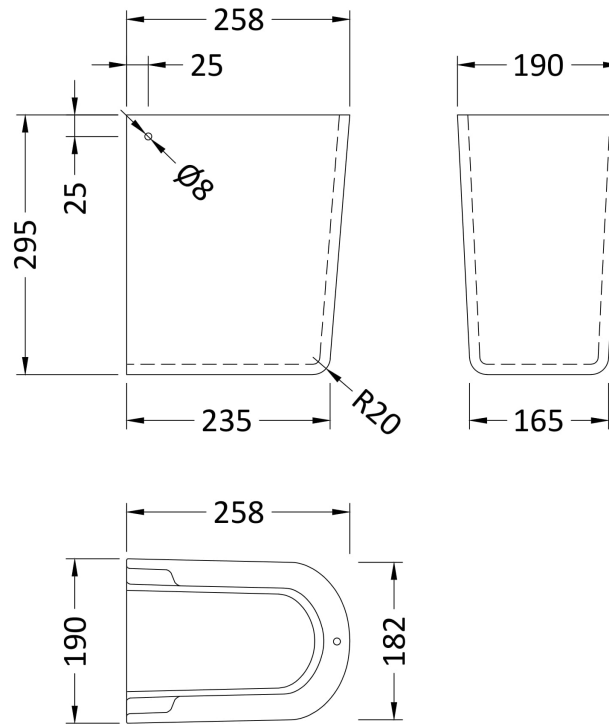

Sales Code: Cma004

Description: Luna 420mm Basin & Semi Pedestal

Packaging Details

Barcode: 5055275867457

Sales Code: NCH402

Description: 420mm Small Basin 1Th

Product Dimensions

Height (mm):	183
Width (mm):	420
Depth (mm):	380
Nett Weight (kg):	10.3

Packaging Dimensions

Height (mm):	200
Width (mm):	440
Depth (mm):	400
Gross Weight (kg):	10.5

Packaging Data

Box Colour:	Brown Cardboard Box - Printed
Box Qty:	1
Label Size:	100 x 50
Label Colour:	Not Applicable
Label Qty:	0

Outer Box Dimensions (If Applicable)

Height (mm):	
Width (mm):	
Depth (mm):	
Gross Weight (kg):	
Barcode:	5055369043293

Product Details

Country of Origin:	China
Fitting Instruction:	No
Certification: CE & UKCA:	No WRAS: N/A WRAS No: N/A
Product Material:	Vitreous China
Fixing Supplied:	Yes

Sales Code: NCH407

Description: Semi Pedestal

Product Dimensions

Height (mm):	295
Width (mm):	190
Depth (mm):	258
Nett Weight (kg):	7.3

Packaging Dimensions

Height (mm):	330
Width (mm):	230
Depth (mm):	300
Gross Weight (kg):	7.5