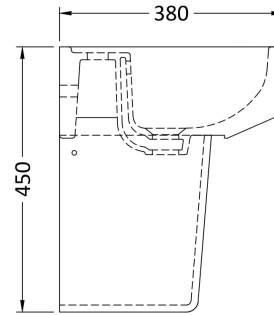

Sales Code: Cma004

Description: Luna 420mm Basin & Semi Pedestal

Packaging Details

Barcode: 5055275867457

Sales Code: NCH402

Description: 420mm Small Basin 1Th

Product Dimensions

Height (mm):	183
Width (mm):	420
Depth (mm):	380
Nett Weight (kg):	10.3

Packaging Dimensions

Height (mm):	200
Width (mm):	440
Depth (mm):	400
Gross Weight (kg):	10.5

Packaging Data

Box Colour:	Brown Cardboard Box - Printed
Box Qty:	1
Label Size:	100 x 50
Label Colour:	Not Applicable
Label Qty:	0

Outer Box Dimensions (If Applicable)

Height (mm):	
Width (mm):	
Depth (mm):	
Gross Weight (kg):	
Barcode:	5055369043293

Product Details

Country of Origin:	China
Fitting Instruction:	No
Certification: CE & UKCA:	No WRAS: N/A WRAS No: N/A
Product Material:	Vitreous China
Fixing Supplied:	Yes

Sales Code: NCH407

Description: Semi Pedestal

Product Dimensions

Height (mm):	295
Width (mm):	190
Depth (mm):	258
Nett Weight (kg):	7.3

Packaging Dimensions

Height (mm):	330
Width (mm):	230
Depth (mm):	300
Gross Weight (kg):	7.5