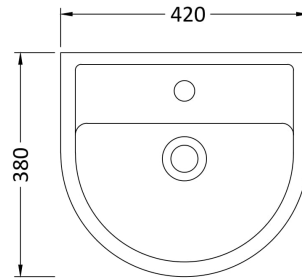

Sales Code: Cma004

Description: Luna 420mm Basin & Semi Pedestal

Packaging Details

Barcode: 5055275867457

Sales Code: NCH402

Description: 420mm Small Basin 1Th

Product Dimensions

Height (mm):	183
Width (mm):	420
Depth (mm):	380
Nett Weight (kg):	10.3

Packaging Dimensions

Height (mm):	200
Width (mm):	440
Depth (mm):	400
Gross Weight (kg):	10.5

Packaging Data

Box Colour:	Brown Cardboard Box - Printed
Box Qty:	1
Label Size:	100 x 50
Label Colour:	Not Applicable
Label Qty:	0

Outer Box Dimensions (If Applicable)

Height (mm):	
Width (mm):	
Depth (mm):	
Gross Weight (kg):	
Barcode:	5055369043293

Product Details

Country of Origin:	China
Fitting Instruction:	No
Certification: CE & UKCA:	No WRAS: N/A WRAS No: N/A
Product Material:	Vitreous China
Fixing Supplied:	Yes

Sales Code: NCH407

Description: Semi Pedestal

Product Dimensions

Height (mm):	295
Width (mm):	190
Depth (mm):	258
Nett Weight (kg):	7.3

Packaging Dimensions

Height (mm):	330
Width (mm):	230
Depth (mm):	300
Gross Weight (kg):	7.5