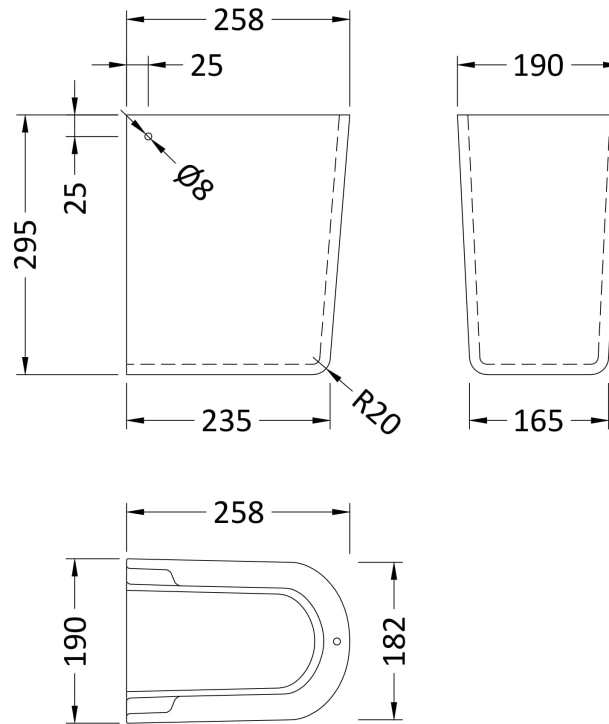

**Sales Code:** Cma005

**Description:** Luna 520mm Basin & Semi Pedestal

**Packaging Details**

Barcode: 5055275867464

**Sales Code:** NCH404

**Description:** Medium 520mm Basin 1 Tap Hole

**Product Dimensions**

Height (mm):	183
Width (mm):	520
Depth (mm):	450
Nett Weight (kg):	15.5

**Packaging Dimensions**

Height (mm):	200
Width (mm):	545
Depth (mm):	460
Gross Weight (kg):	15.7

**Packaging Data**

Box Colour:	Brown Cardboard Box - Printed
Box Qty:	1
Label Size:	100 x 50
Label Colour:	Not Applicable
Label Qty:	0

**Outer Box Dimensions (If Applicable)**

Height (mm):	
Width (mm):	
Depth (mm):	
Gross Weight (kg):	
Barcode:	5055369029242

**Product Details**

Country of Origin:	China
Fitting Instruction:	No
Certification: CE & UKCA:	Yes WRAS: N/A WRAS No: N/A
Product Material:	Vitreous China
Fixing Supplied:	No

Sales Code: NCH407

Description: Semi Pedestal

**Product Dimensions**

Height (mm):	295
Width (mm):	190
Depth (mm):	258
Nett Weight (kg):	7.3

**Packaging Dimensions**

Height (mm):	330
Width (mm):	230
Depth (mm):	300
Gross Weight (kg):	7.5