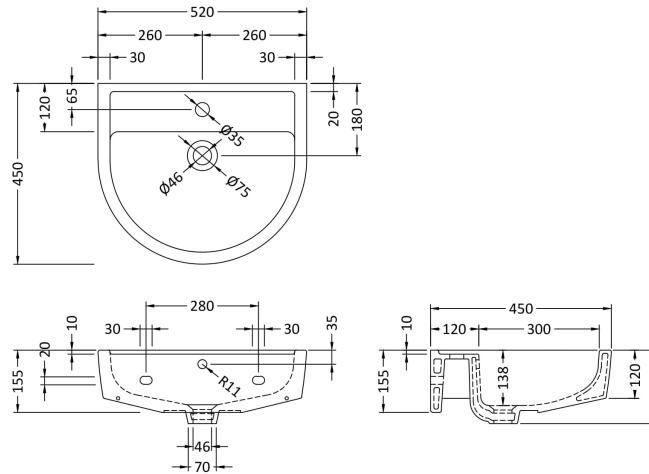

**Sales Code:** Cma005

**Description:** Luna 520mm Basin & Semi Pedestal

**Packaging Details**

Barcode: 5055275867464

**Sales Code:** NCH404

**Description:** Medium 520mm Basin 1 Tap Hole

**Product Dimensions**

Height (mm):	183
Width (mm):	520
Depth (mm):	450
Nett Weight (kg):	15.5

**Packaging Dimensions**

Height (mm):	200
Width (mm):	545
Depth (mm):	460
Gross Weight (kg):	15.7

**Packaging Data**

Box Colour:	Brown Cardboard Box - Printed
Box Qty:	1
Label Size:	100 x 50
Label Colour:	Not Applicable
Label Qty:	0

**Outer Box Dimensions (If Applicable)**

Height (mm):	
Width (mm):	
Depth (mm):	
Gross Weight (kg):	
Barcode:	5055369029242

**Product Details**

Country of Origin:	China
Fitting Instruction:	No
Certification: CE & UKCA:	Yes WRAS: N/A WRAS No: N/A
Product Material:	Vitreous China
Fixing Supplied:	No

Sales Code: NCH407

Description: Semi Pedestal

**Product Dimensions**

Height (mm):	295
Width (mm):	190
Depth (mm):	258
Nett Weight (kg):	7.3

**Packaging Dimensions**

Height (mm):	330
Width (mm):	230
Depth (mm):	300
Gross Weight (kg):	7.5