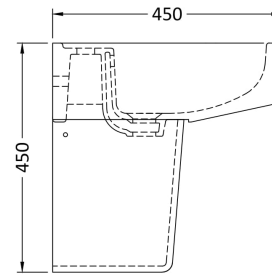

**Sales Code:** Cma005

**Description:** Luna 520mm Basin & Semi Pedestal

**Packaging Details**

Barcode: 5055275867464

**Sales Code:** NCH404

**Description:** Medium 520mm Basin 1 Tap Hole

**Product Dimensions**

Height (mm):	183
Width (mm):	520
Depth (mm):	450
Nett Weight (kg):	15.5

**Packaging Dimensions**

Height (mm):	200
Width (mm):	545
Depth (mm):	460
Gross Weight (kg):	15.7

**Packaging Data**

Box Colour:	Brown Cardboard Box - Printed
Box Qty:	1
Label Size:	100 x 50
Label Colour:	Not Applicable
Label Qty:	0

**Outer Box Dimensions (If Applicable)**

Height (mm):	
Width (mm):	
Depth (mm):	
Gross Weight (kg):	
Barcode:	5055369029242

**Product Details**

Country of Origin:	China
Fitting Instruction:	No
Certification: CE & UKCA:	Yes WRAS: N/A WRAS No: N/A
Product Material:	Vitreous China
Fixing Supplied:	No

Sales Code: NCH407

Description: Semi Pedestal

**Product Dimensions**

Height (mm):	295
Width (mm):	190
Depth (mm):	258
Nett Weight (kg):	7.3

**Packaging Dimensions**

Height (mm):	330
Width (mm):	230
Depth (mm):	300
Gross Weight (kg):	7.5