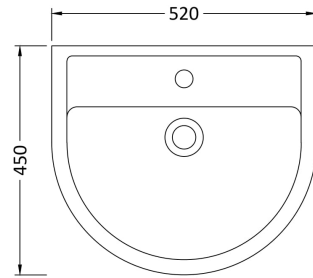

**Sales Code:** Cma005

**Description:** Luna 520mm Basin & Semi Pedestal

**Packaging Details**

Barcode: 5055275867464

**Sales Code:** NCH404

**Description:** Medium 520mm Basin 1 Tap Hole

**Product Dimensions**

Height (mm):	183
Width (mm):	520
Depth (mm):	450
Nett Weight (kg):	15.5

**Packaging Dimensions**

Height (mm):	200
Width (mm):	545
Depth (mm):	460
Gross Weight (kg):	15.7

**Packaging Data**

Box Colour:	Brown Cardboard Box - Printed
Box Qty:	1
Label Size:	100 x 50
Label Colour:	Not Applicable
Label Qty:	0

**Outer Box Dimensions (If Applicable)**

Height (mm):	
Width (mm):	
Depth (mm):	
Gross Weight (kg):	
Barcode:	5055369029242

**Product Details**

Country of Origin:	China
Fitting Instruction:	No
Certification: CE & UKCA:	Yes WRAS: N/A WRAS No: N/A
Product Material:	Vitreous China
Fixing Supplied:	No

Sales Code: NCH407

Description: Semi Pedestal

**Product Dimensions**

Height (mm):	295
Width (mm):	190
Depth (mm):	258
Nett Weight (kg):	7.3

**Packaging Dimensions**

Height (mm):	330
Width (mm):	230
Depth (mm):	300
Gross Weight (kg):	7.5