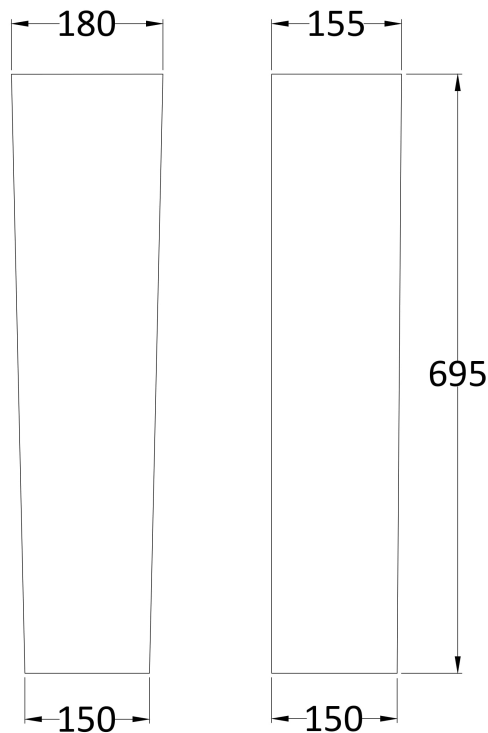

### Packaging Details

Barcode: 5055275867693

Sales Code: NCT302

Description: 550mm Basin 1Th

**Product Dimensions**

Height (mm):	160
Width (mm):	550
Depth (mm):	465
Nett Weight (kg):	15.4

**Packaging Dimensions**

Height (mm):	580
Width (mm):	480
Depth (mm):	190
Gross Weight (kg):	15.4

**Packaging Data**

Box Colour:	Brown Cardboard Box
Box Qty:	1
Label Size:	100 x 50
Label Colour:	White Label
Label Qty:	2

**Outer Box Dimensions (If Applicable)**

Height (mm):	
Width (mm):	
Depth (mm):	
Gross Weight (kg):	
Barcode:	5055369063260

**Product Details**

Country of Origin:	Turkey
Fitting Instruction:	No
Certification: CE & UKCA:	Yes WRAS: N/A WRAS No: N/A
Product Material:	Vitreous China
Fixing Supplied:	No

Sales Code: NCU603

Description: Full Pedestal

**Product Dimensions**

Height (mm):	680
Width (mm):	155
Depth (mm):	400
Nett Weight (kg):	10

**Packaging Dimensions**

Height (mm):	670
Width (mm):	205
Depth (mm):	205
Gross Weight (kg):	10