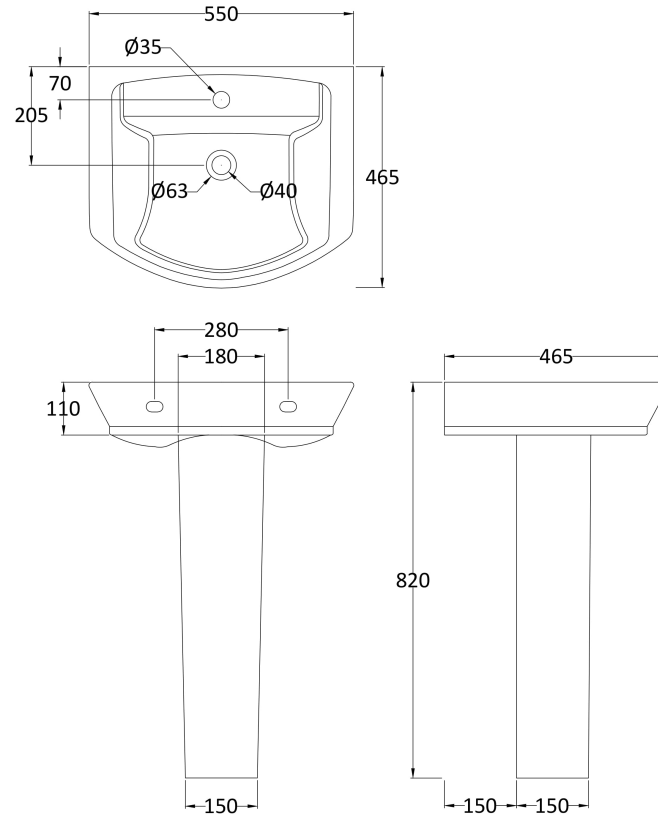

### Packaging Details

Barcode: 5055275867693

Sales Code: NCT302

Description: 550mm Basin 1Th

**Product Dimensions**

Height (mm):	160
Width (mm):	550
Depth (mm):	465
Nett Weight (kg):	15.4

**Packaging Dimensions**

Height (mm):	580
Width (mm):	480
Depth (mm):	190
Gross Weight (kg):	15.4

**Packaging Data**

Box Colour:	Brown Cardboard Box
Box Qty:	1
Label Size:	100 x 50
Label Colour:	White Label
Label Qty:	2

**Outer Box Dimensions (If Applicable)**

Height (mm):	
Width (mm):	
Depth (mm):	
Gross Weight (kg):	
Barcode:	5055369063260

**Product Details**

Country of Origin:	Turkey
Fitting Instruction:	No
Certification: CE & UKCA:	Yes WRAS: N/A WRAS No: N/A
Product Material:	Vitreous China
Fixing Supplied:	No

Sales Code: NCU603

Description: Full Pedestal

**Product Dimensions**

Height (mm):	680
Width (mm):	155
Depth (mm):	400
Nett Weight (kg):	10

**Packaging Dimensions**

Height (mm):	670
Width (mm):	205
Depth (mm):	205
Gross Weight (kg):	10