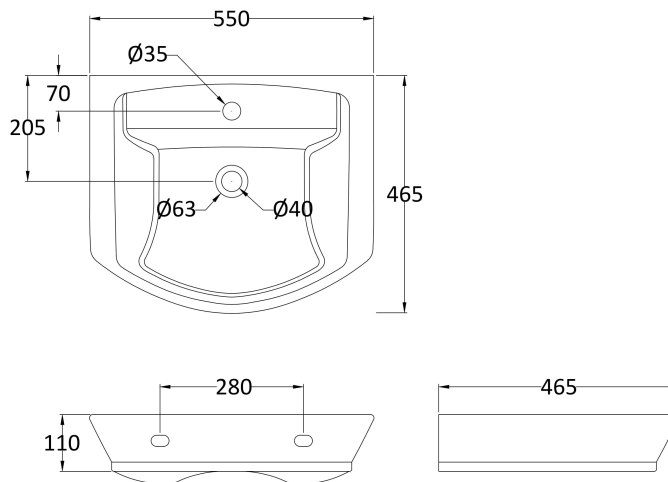

### Packaging Details

Barcode: 5055275867693

Sales Code: NCT302

Description: 550mm Basin 1Th

**Product Dimensions**

Height (mm):	160
Width (mm):	550
Depth (mm):	465
Nett Weight (kg):	15.4

**Packaging Dimensions**

Height (mm):	580
Width (mm):	480
Depth (mm):	190
Gross Weight (kg):	15.4

**Packaging Data**

Box Colour:	Brown Cardboard Box
Box Qty:	1
Label Size:	100 x 50
Label Colour:	White Label
Label Qty:	2

**Outer Box Dimensions (If Applicable)**

Height (mm):	
Width (mm):	
Depth (mm):	
Gross Weight (kg):	
Barcode:	5055369063260

**Product Details**

Country of Origin:	Turkey
Fitting Instruction:	No
Certification: CE & UKCA:	Yes WRAS: N/A WRAS No: N/A
Product Material:	Vitreous China
Fixing Supplied:	No

Sales Code: NCU603

Description: Full Pedestal

**Product Dimensions**

Height (mm):	680
Width (mm):	155
Depth (mm):	400
Nett Weight (kg):	10

**Packaging Dimensions**

Height (mm):	670
Width (mm):	205
Depth (mm):	205
Gross Weight (kg):	10