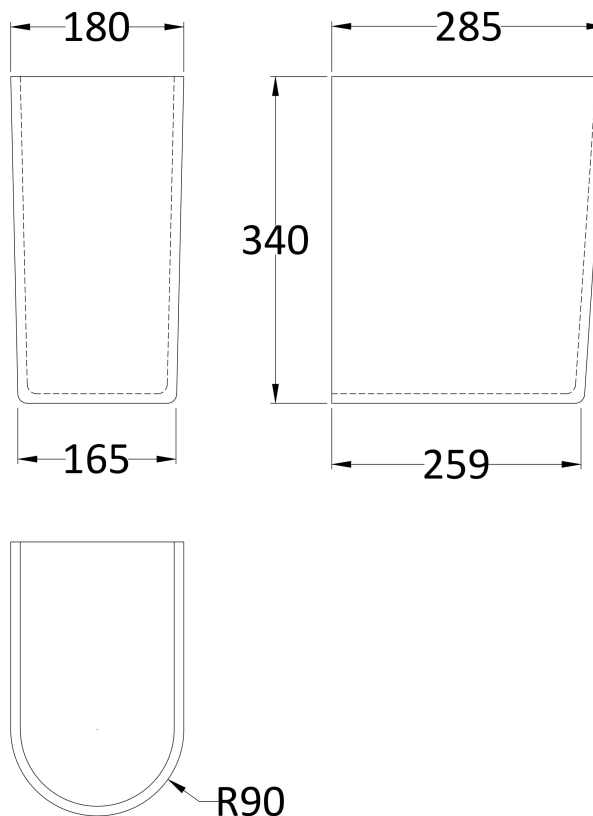

Packaging Dimensions

Height (mm):	580
Width (mm):	480
Depth (mm):	190
Gross Weight (kg):	15.4

Packaging Data

Box Colour:	Brown Cardboard Box
Box Qty:	1
Label Size:	100 x 50
Label Colour:	White Label
Label Qty:	2

Outer Box Dimensions (If Applicable)

Height (mm):	
Width (mm):	
Depth (mm):	
Gross Weight (kg):	
Barcode:	5055369063260

Product Details

Country of Origin:	Turkey
Fitting Instruction:	No
Certification: CE & UKCA:	Yes WRAS: N/A WRAS No: N/A
Product Material:	Vitreous China
Fixing Supplied:	No

Sales Code: NCU607

Description: Semi Pedestal

Product Dimensions

Height (mm):	340
Width (mm):	180
Depth (mm):	600
Nett Weight (kg):	7

Packaging Dimensions

Height (mm):	335
Width (mm):	320
Depth (mm):	222
Gross Weight (kg):	7

Packaging Data

Box Colour:	Brown Cardboard Box - Printed	
Box Qty:	1	
Label Size:	100 x 50	
Label Colour:	White Label	
Label Qty:	2	

Outer Box Dimensions (If Applicable)

Height (mm):	
Width (mm):	
Depth (mm):	
Gross Weight (kg):	
Barcode:	5055369030866