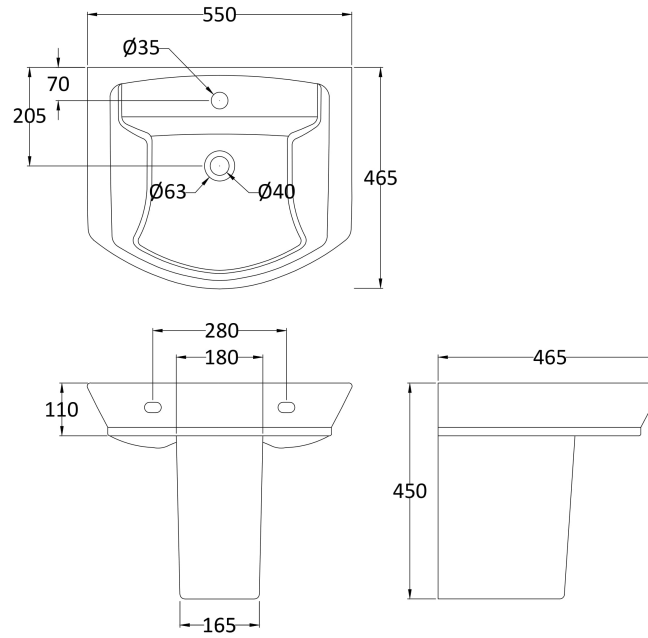

Sales Code: Ccl005

Description: Maya 550mm Basin & Semi Pedestal

Packaging Details

Barcode: 5055275867662

Sales Code: NCT302

Description: 550mm Basin 1Th

Product Dimensions

Height (mm):	160
Width (mm):	550
Depth (mm):	465
Nett Weight (kg):	15.4

Packaging Dimensions

Height (mm):	580
Width (mm):	480
Depth (mm):	190
Gross Weight (kg):	15.4

Packaging Data

Box Colour:	Brown Cardboard Box
Box Qty:	1
Label Size:	100 x 50
Label Colour:	White Label
Label Qty:	2

Outer Box Dimensions (If Applicable)

Height (mm):	
Width (mm):	
Depth (mm):	
Gross Weight (kg):	
Barcode:	5055369063260

Product Details

Country of Origin:	Turkey
Fitting Instruction:	No
Certification: CE & UKCA:	Yes WRAS: N/A WRAS No: N/A
Product Material:	Vitreous China
Fixing Supplied:	No

Sales Code: NCU607

Description: Semi Pedestal

Product Dimensions

Height (mm):	340
Width (mm):	180
Depth (mm):	600
Nett Weight (kg):	7

Packaging Dimensions

Height (mm):	335
Width (mm):	320
Depth (mm):	222
Gross Weight (kg):	7