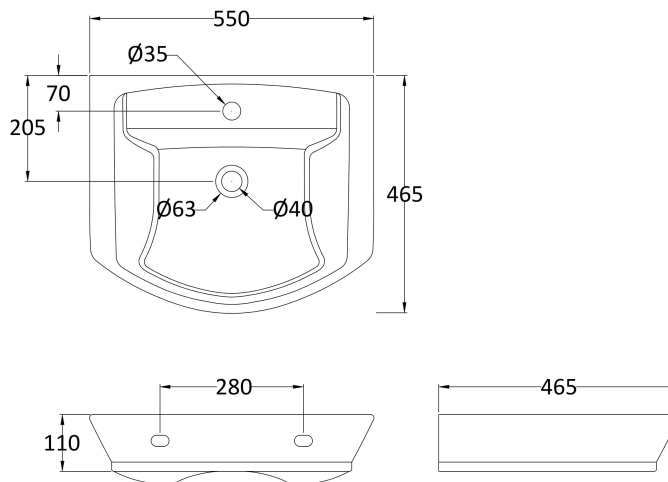

Sales Code: Ccl005

Description: Maya 550mm Basin & Semi Pedestal

Packaging Details

Barcode: 5055275867662

Sales Code: NCT302

Description: 550mm Basin 1Th

Product Dimensions

Height (mm):	160
Width (mm):	550
Depth (mm):	465
Nett Weight (kg):	15.4

Packaging Dimensions

Height (mm):	580
Width (mm):	480
Depth (mm):	190
Gross Weight (kg):	15.4

Packaging Data

Box Colour:	Brown Cardboard Box
Box Qty:	1
Label Size:	100 x 50
Label Colour:	White Label
Label Qty:	2

Outer Box Dimensions (If Applicable)

Height (mm):	
Width (mm):	
Depth (mm):	
Gross Weight (kg):	
Barcode:	5055369063260

Product Details

Country of Origin:	Turkey
Fitting Instruction:	No
Certification: CE & UKCA:	Yes WRAS: N/A WRAS No: N/A
Product Material:	Vitreous China
Fixing Supplied:	No

Sales Code: NCU607

Description: Semi Pedestal

Product Dimensions

Height (mm):	340
Width (mm):	180
Depth (mm):	600
Nett Weight (kg):	7

Packaging Dimensions

Height (mm):	335
Width (mm):	320
Depth (mm):	222
Gross Weight (kg):	7