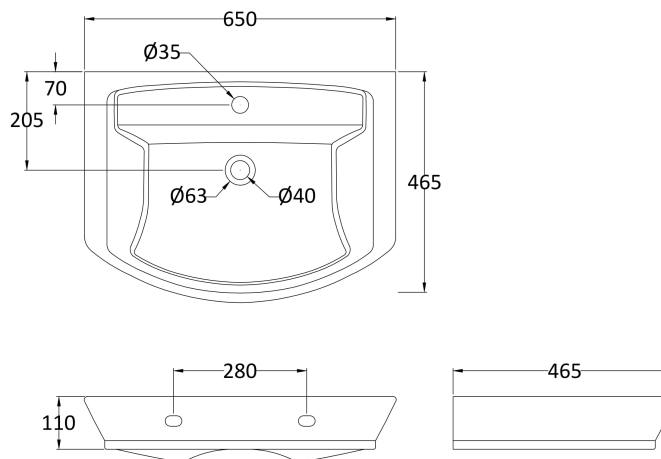

Sales Code: Ccl003

Description: Maya 650mm Basin & Pedestal

Packaging Details

Barcode: 5055275867709

Sales Code: NCT322

Description: 650mm Basin 1Th

Product Dimensions

Height (mm):	160
Width (mm):	650
Depth (mm):	465
Nett Weight (kg):	17.8

Packaging Dimensions

Height (mm):	725
Width (mm):	190
Depth (mm):	495
Gross Weight (kg):	17.8

Packaging Data

Box Colour:	Brown Cardboard Box
Box Qty:	1
Label Size:	100 x 50
Label Colour:	White Label
Label Qty:	2

Outer Box Dimensions (If Applicable)

Height (mm):	
Width (mm):	
Depth (mm):	
Gross Weight (kg):	
Barcode:	5055369063277

Product Details

Country of Origin:	Turkey
Fitting Instruction:	No
Certification: CE & UKCA: No	WRAS: N/A WRAS No: N/A
Product Material:	Vitreous China
Fixing Supplied:	No

Sales Code: NCU603

Description: Full Pedestal

Product Dimensions

Height (mm):	680
Width (mm):	155
Depth (mm):	400
Nett Weight (kg):	10

Packaging Dimensions

Height (mm):	670
Width (mm):	205
Depth (mm):	205
Gross Weight (kg):	10