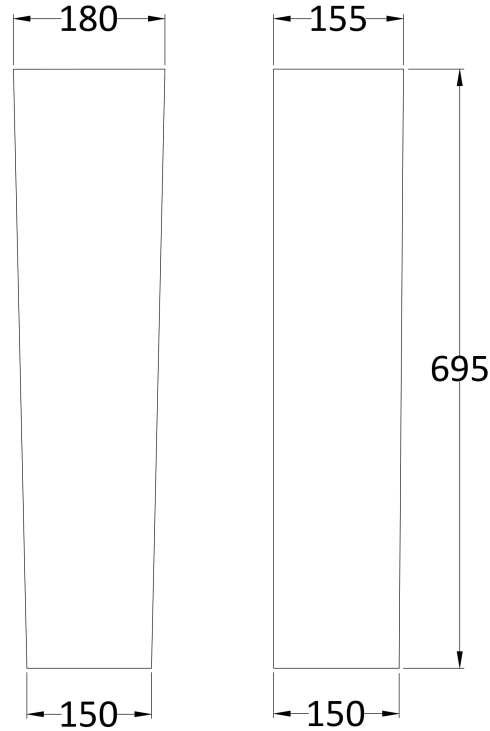

Sales Code: Ccl003

Description: Maya 650mm Basin & Pedestal

Packaging Details

Barcode: 5055275867709

Sales Code: NCT322

Description: 650mm Basin 1Th

Product Dimensions

Height (mm):	160
Width (mm):	650
Depth (mm):	465
Nett Weight (kg):	17.8

Packaging Dimensions

Height (mm):	725
Width (mm):	190
Depth (mm):	495
Gross Weight (kg):	17.8

Packaging Data

Box Colour:	Brown Cardboard Box
Box Qty:	1
Label Size:	100 x 50
Label Colour:	White Label
Label Qty:	2

Outer Box Dimensions (If Applicable)

Height (mm):	
Width (mm):	
Depth (mm):	
Gross Weight (kg):	
Barcode:	5055369063277

Product Details

Country of Origin:	Turkey
Fitting Instruction:	No
Certification: CE & UKCA: No	WRAS: N/A WRAS No: N/A
Product Material:	Vitreous China
Fixing Supplied:	No

Sales Code: NCU603

Description: Full Pedestal

Product Dimensions

Height (mm):	680
Width (mm):	155
Depth (mm):	400
Nett Weight (kg):	10

Packaging Dimensions

Height (mm):	670
Width (mm):	205
Depth (mm):	205
Gross Weight (kg):	10