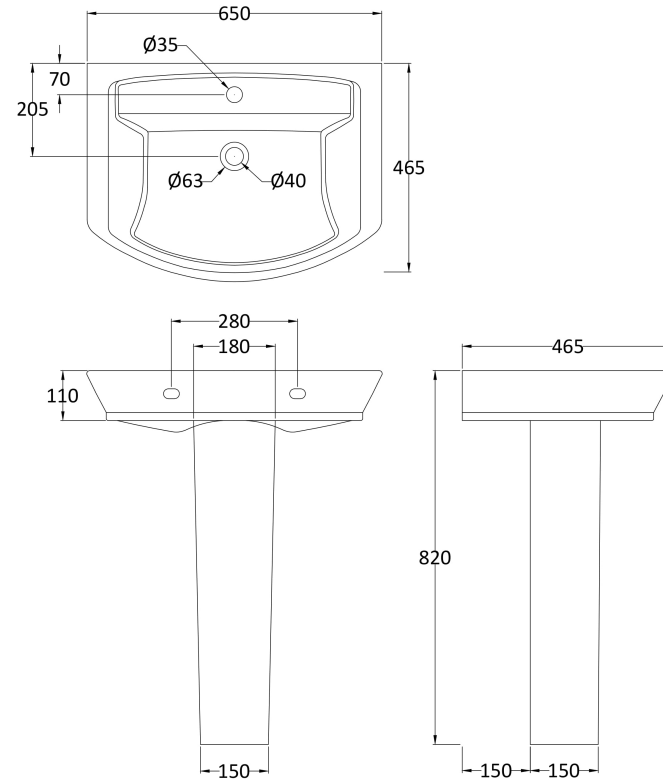

Sales Code: Ccl003

Description: Maya 650mm Basin & Pedestal

Packaging Details

Barcode: 5055275867709

Sales Code: NCT322

Description: 650mm Basin 1Th

Product Dimensions

Height (mm):	160
Width (mm):	650
Depth (mm):	465
Nett Weight (kg):	17.8

Packaging Dimensions

Height (mm):	725
Width (mm):	190
Depth (mm):	495
Gross Weight (kg):	17.8

Packaging Data

Box Colour:	Brown Cardboard Box
Box Qty:	1
Label Size:	100 x 50
Label Colour:	White Label
Label Qty:	2

Outer Box Dimensions (If Applicable)

Height (mm):	
Width (mm):	
Depth (mm):	
Gross Weight (kg):	
Barcode:	5055369063277

Product Details

Country of Origin:	Turkey
Fitting Instruction:	No
Certification: CE & UKCA: No	WRAS: N/A WRAS No: N/A
Product Material:	Vitreous China
Fixing Supplied:	No

Sales Code: NCU603

Description: Full Pedestal

Product Dimensions

Height (mm):	680
Width (mm):	155
Depth (mm):	400
Nett Weight (kg):	10

Packaging Dimensions

Height (mm):	670
Width (mm):	205
Depth (mm):	205
Gross Weight (kg):	10