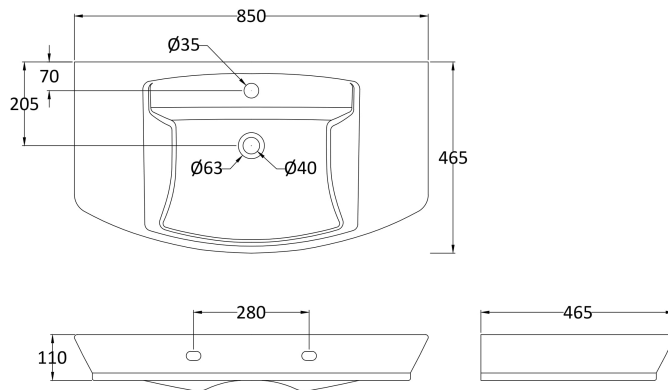

Sales Code: Ccl004

Description: Maya 850mm Basin & Pedestal

Packaging Details

Barcode: 5055275867716

Sales Code: NCT342

Description: 850mm Basin 1Th

Product Dimensions

Height (mm):	160
Width (mm):	850
Depth (mm):	465
Nett Weight (kg):	23.3

Packaging Dimensions

Height (mm):	910
Width (mm):	190
Depth (mm):	510
Gross Weight (kg):	23.3

Packaging Data

Box Colour:	Brown Cardboard Box
Box Qty:	1
Label Size:	100 x 50
Label Colour:	White Label
Label Qty:	2

Outer Box Dimensions (If Applicable)

Height (mm):	
Width (mm):	
Depth (mm):	
Gross Weight (kg):	
Barcode:	5055369063284

Product Details

Country of Origin:	Turkey
Fitting Instruction:	No
Certification: CE & UKCA:	Yes WRAS: N/A WRAS No: N/A
Product Material:	Vitreous China
Fixing Supplied:	No

Sales Code: NCU603

Description: Full Pedestal

Product Dimensions

Height (mm):	680
Width (mm):	155
Depth (mm):	400
Nett Weight (kg):	10

Packaging Dimensions

Height (mm):	670
Width (mm):	205
Depth (mm):	205
Gross Weight (kg):	10