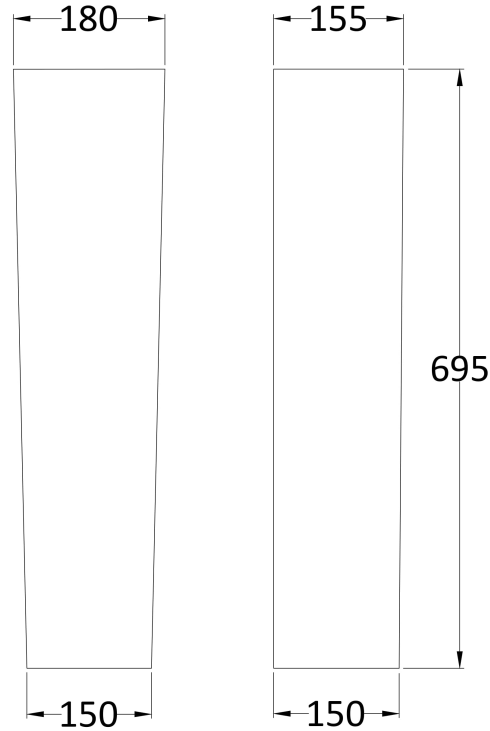

Sales Code: Ccl004

Description: Maya 850mm Basin & Pedestal

Packaging Details

Barcode: 5055275867716

Sales Code: NCT342

Description: 850mm Basin 1Th

Product Dimensions

Height (mm):	160
Width (mm):	850
Depth (mm):	465
Nett Weight (kg):	23.3

Packaging Dimensions

Height (mm):	910
Width (mm):	190
Depth (mm):	510
Gross Weight (kg):	23.3

Packaging Data

Box Colour:	Brown Cardboard Box
Box Qty:	1
Label Size:	100 x 50
Label Colour:	White Label
Label Qty:	2

Outer Box Dimensions (If Applicable)

Height (mm):	
Width (mm):	
Depth (mm):	
Gross Weight (kg):	
Barcode:	5055369063284

Product Details

Country of Origin:	Turkey
Fitting Instruction:	No
Certification: CE & UKCA:	Yes WRAS: N/A WRAS No: N/A
Product Material:	Vitreous China
Fixing Supplied:	No

Sales Code: NCU603

Description: Full Pedestal

Product Dimensions

Height (mm):	680
Width (mm):	155
Depth (mm):	400
Nett Weight (kg):	10

Packaging Dimensions

Height (mm):	670
Width (mm):	205
Depth (mm):	205
Gross Weight (kg):	10