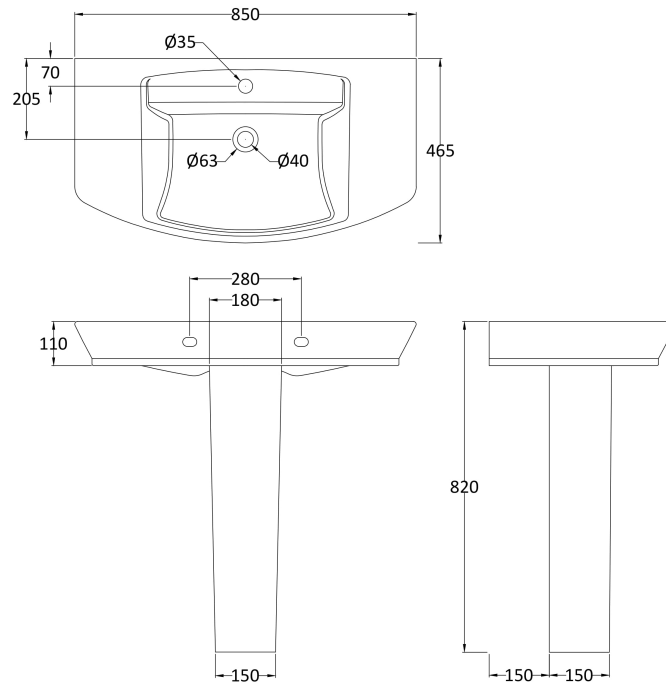

Sales Code: Ccl004

Description: Maya 850mm Basin & Pedestal

Packaging Details

Barcode: 5055275867716

Sales Code: NCT342

Description: 850mm Basin 1Th

Product Dimensions

Height (mm):	160
Width (mm):	850
Depth (mm):	465
Nett Weight (kg):	23.3

Packaging Dimensions

Height (mm):	910
Width (mm):	190
Depth (mm):	510
Gross Weight (kg):	23.3

Packaging Data

Box Colour:	Brown Cardboard Box
Box Qty:	1
Label Size:	100 x 50
Label Colour:	White Label
Label Qty:	2

Outer Box Dimensions (If Applicable)

Height (mm):	
Width (mm):	
Depth (mm):	
Gross Weight (kg):	
Barcode:	5055369063284

Product Details

Country of Origin:	Turkey
Fitting Instruction:	No
Certification: CE & UKCA:	Yes WRAS: N/A WRAS No: N/A
Product Material:	Vitreous China
Fixing Supplied:	No

Sales Code: NCU603

Description: Full Pedestal

Product Dimensions

Height (mm):	680
Width (mm):	155
Depth (mm):	400
Nett Weight (kg):	10

Packaging Dimensions

Height (mm):	670
Width (mm):	205
Depth (mm):	205
Gross Weight (kg):	10