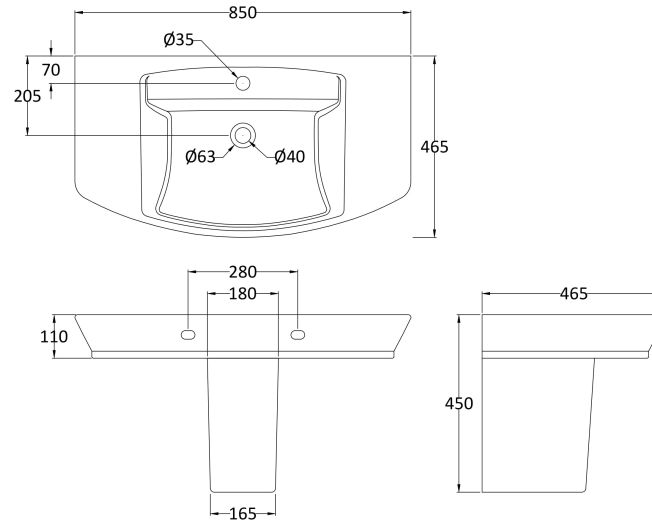

Sales Code: Ccl007

Description: Maya 850mm Basin & Semi Pedestal

Packaging Details

Barcode: 5055275867686

Sales Code: NCT342

Description: 850mm Basin 1Th

Product Dimensions

Height (mm):	160
Width (mm):	850
Depth (mm):	465
Nett Weight (kg):	23.3

Packaging Dimensions

Height (mm):	910
Width (mm):	190
Depth (mm):	510
Gross Weight (kg):	23.3

Packaging Data

Box Colour:	Brown Cardboard Box
Box Qty:	1
Label Size:	100 x 50
Label Colour:	White Label
Label Qty:	2

Outer Box Dimensions (If Applicable)

Height (mm):	
Width (mm):	
Depth (mm):	
Gross Weight (kg):	
Barcode:	5055369063284

Product Details

Country of Origin:	Turkey
Fitting Instruction:	No
Certification: CE & UKCA:	Yes WRAS: N/A WRAS No: N/A
Product Material:	Vitreous China
Fixing Supplied:	No

Sales Code: NCU607

Description: Semi Pedestal

Product Dimensions

Height (mm):	340
Width (mm):	180
Depth (mm):	600
Nett Weight (kg):	7

Packaging Dimensions

Height (mm):	335
Width (mm):	320
Depth (mm):	222
Gross Weight (kg):	7