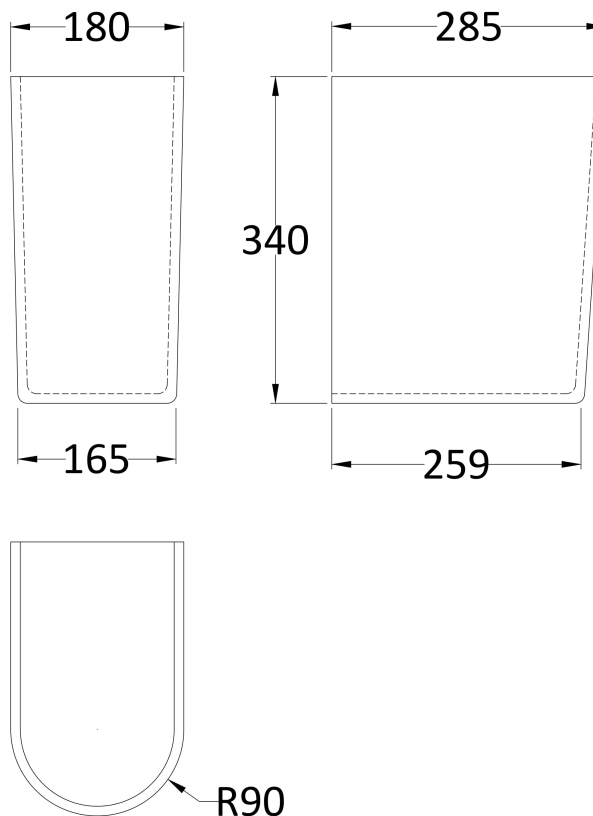

Packaging Dimensions

Height (mm):	910
Width (mm):	190
Depth (mm):	510
Gross Weight (kg):	23.3

Packaging Data

Box Colour:	Brown Cardboard Box
Box Qty:	1
Label Size:	100 x 50
Label Colour:	White Label
Label Qty:	2

Outer Box Dimensions (If Applicable)

Height (mm):	
Width (mm):	
Depth (mm):	
Gross Weight (kg):	
Barcode:	5055369063284

Product Details

Country of Origin:	Turkey
Fitting Instruction:	No
Certification: CE & UKCA:	Yes WRAS: N/A WRAS No: N/A
Product Material:	Vitreous China
Fixing Supplied:	No

Sales Code: NCU607

Description: Semi Pedestal

Product Dimensions

Height (mm):	340
Width (mm):	180
Depth (mm):	600
Nett Weight (kg):	7

Packaging Dimensions

Height (mm):	335
Width (mm):	320
Depth (mm):	222
Gross Weight (kg):	7

Packaging Data

Box Colour:	Brown Cardboard Box - Printed
Box Qty:	1
Label Size:	100 x 50
Label Colour:	White Label
Label Qty:	2

Outer Box Dimensions (If Applicable)

Height (mm):	
Width (mm):	
Depth (mm):	
Gross Weight (kg):	
Barcode:	5055369030866