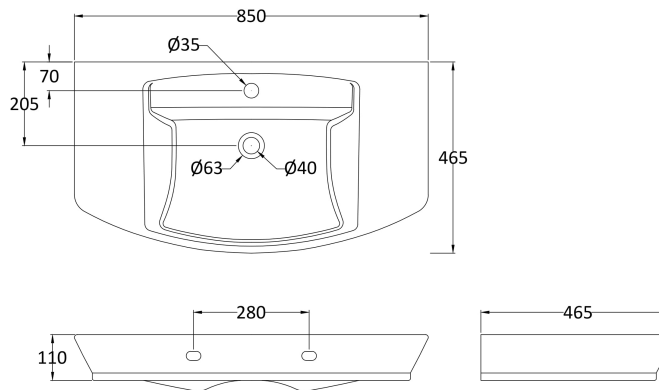

Sales Code: Ccl007

Description: Maya 850mm Basin & Semi Pedestal

Packaging Details

Barcode: 5055275867686

Sales Code: NCT342

Description: 850mm Basin 1Th

Product Dimensions

Height (mm):	160
Width (mm):	850
Depth (mm):	465
Nett Weight (kg):	23.3

Packaging Dimensions

Height (mm):	910
Width (mm):	190
Depth (mm):	510
Gross Weight (kg):	23.3

Packaging Data

Box Colour:	Brown Cardboard Box
Box Qty:	1
Label Size:	100 x 50
Label Colour:	White Label
Label Qty:	2

Outer Box Dimensions (If Applicable)

Height (mm):	
Width (mm):	
Depth (mm):	
Gross Weight (kg):	
Barcode:	5055369063284

Product Details

Country of Origin:	Turkey
Fitting Instruction:	No
Certification: CE & UKCA:	Yes WRAS: N/A WRAS No: N/A
Product Material:	Vitreous China
Fixing Supplied:	No

Sales Code: NCU607

Description: Semi Pedestal

Product Dimensions

Height (mm):	340
Width (mm):	180
Depth (mm):	600
Nett Weight (kg):	7

Packaging Dimensions

Height (mm):	335
Width (mm):	320
Depth (mm):	222
Gross Weight (kg):	7