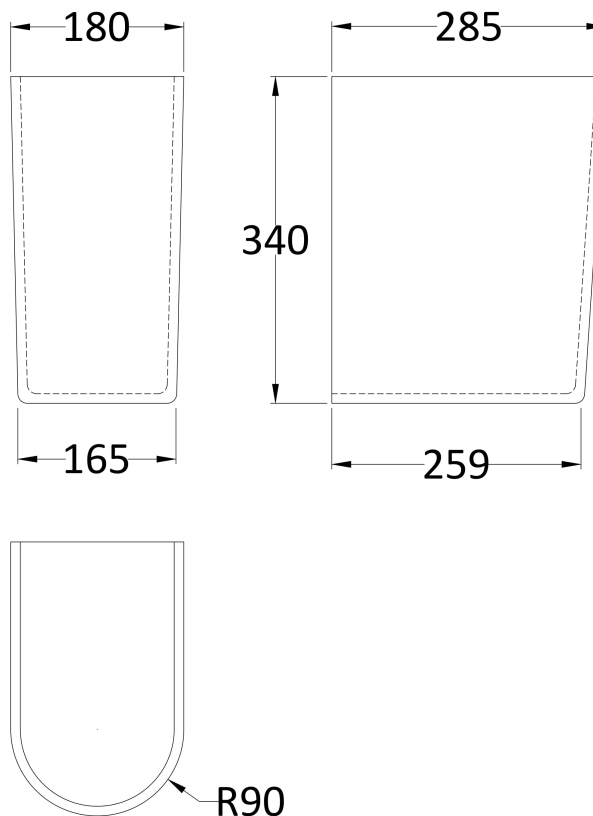

### Product Dimensions

Height (mm):	160
Width (mm):	650
Depth (mm):	465
Nett Weight (kg):	17.8

### Packaging Dimensions

Height (mm):	725
Width (mm):	190
Depth (mm):	495
Gross Weight (kg):	17.8

### Outer Box Dimensions (If Applicable)

Height (mm):	
Width (mm):	
Depth (mm):	
Gross Weight (kg):	
Barcode:	5055369063277

**Product Dimensions**

Height (mm):	340
Width (mm):	180
Depth (mm):	600
Nett Weight (kg):	7

**Packaging Dimensions**

Height (mm):	335
Width (mm):	320
Depth (mm):	222
Gross Weight (kg):	7

**Packaging Data**