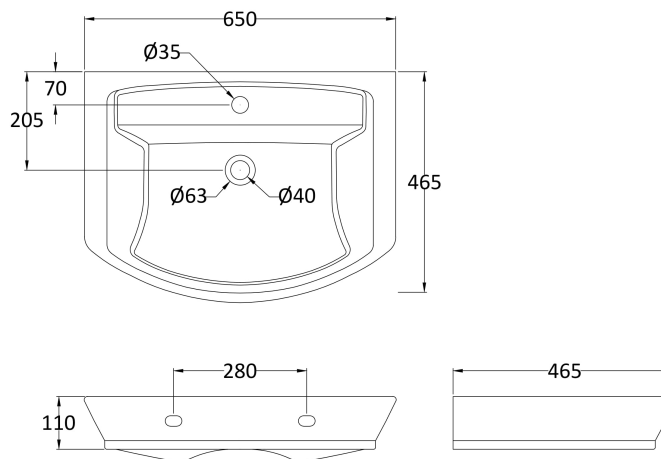

### Product Dimensions

Height (mm):	160
Width (mm):	650
Depth (mm):	465
Nett Weight (kg):	17.8

### Packaging Dimensions

Height (mm):	725
Width (mm):	190
Depth (mm):	495
Gross Weight (kg):	17.8

### Outer Box Dimensions (If Applicable)

Height (mm):	
Width (mm):	
Depth (mm):	
Gross Weight (kg):	
Barcode:	5055369063277

**Product Dimensions**

Height (mm):	340
Width (mm):	180
Depth (mm):	600
Nett Weight (kg):	7

**Packaging Dimensions**

Height (mm):	335
Width (mm):	320
Depth (mm):	222
Gross Weight (kg):	7

**Packaging Data**