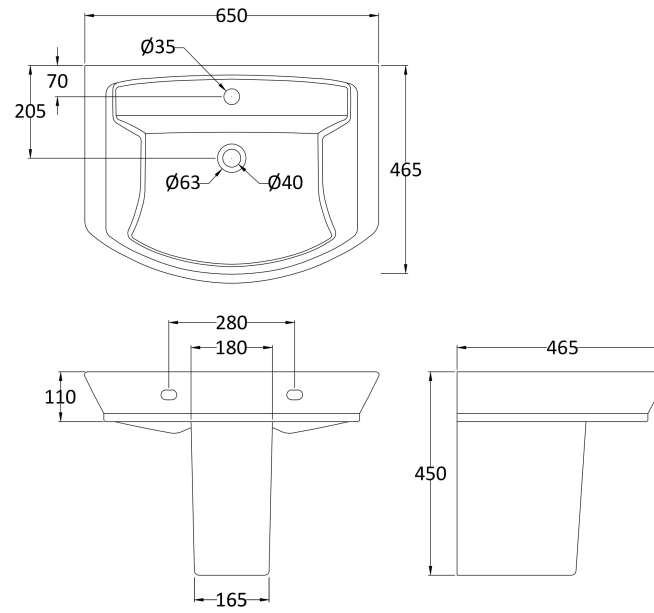

Sales Code: Ccl006

Description: Maya 650mm Basin & Semi Pedestal

Packaging Details

Barcode: 5055275867679