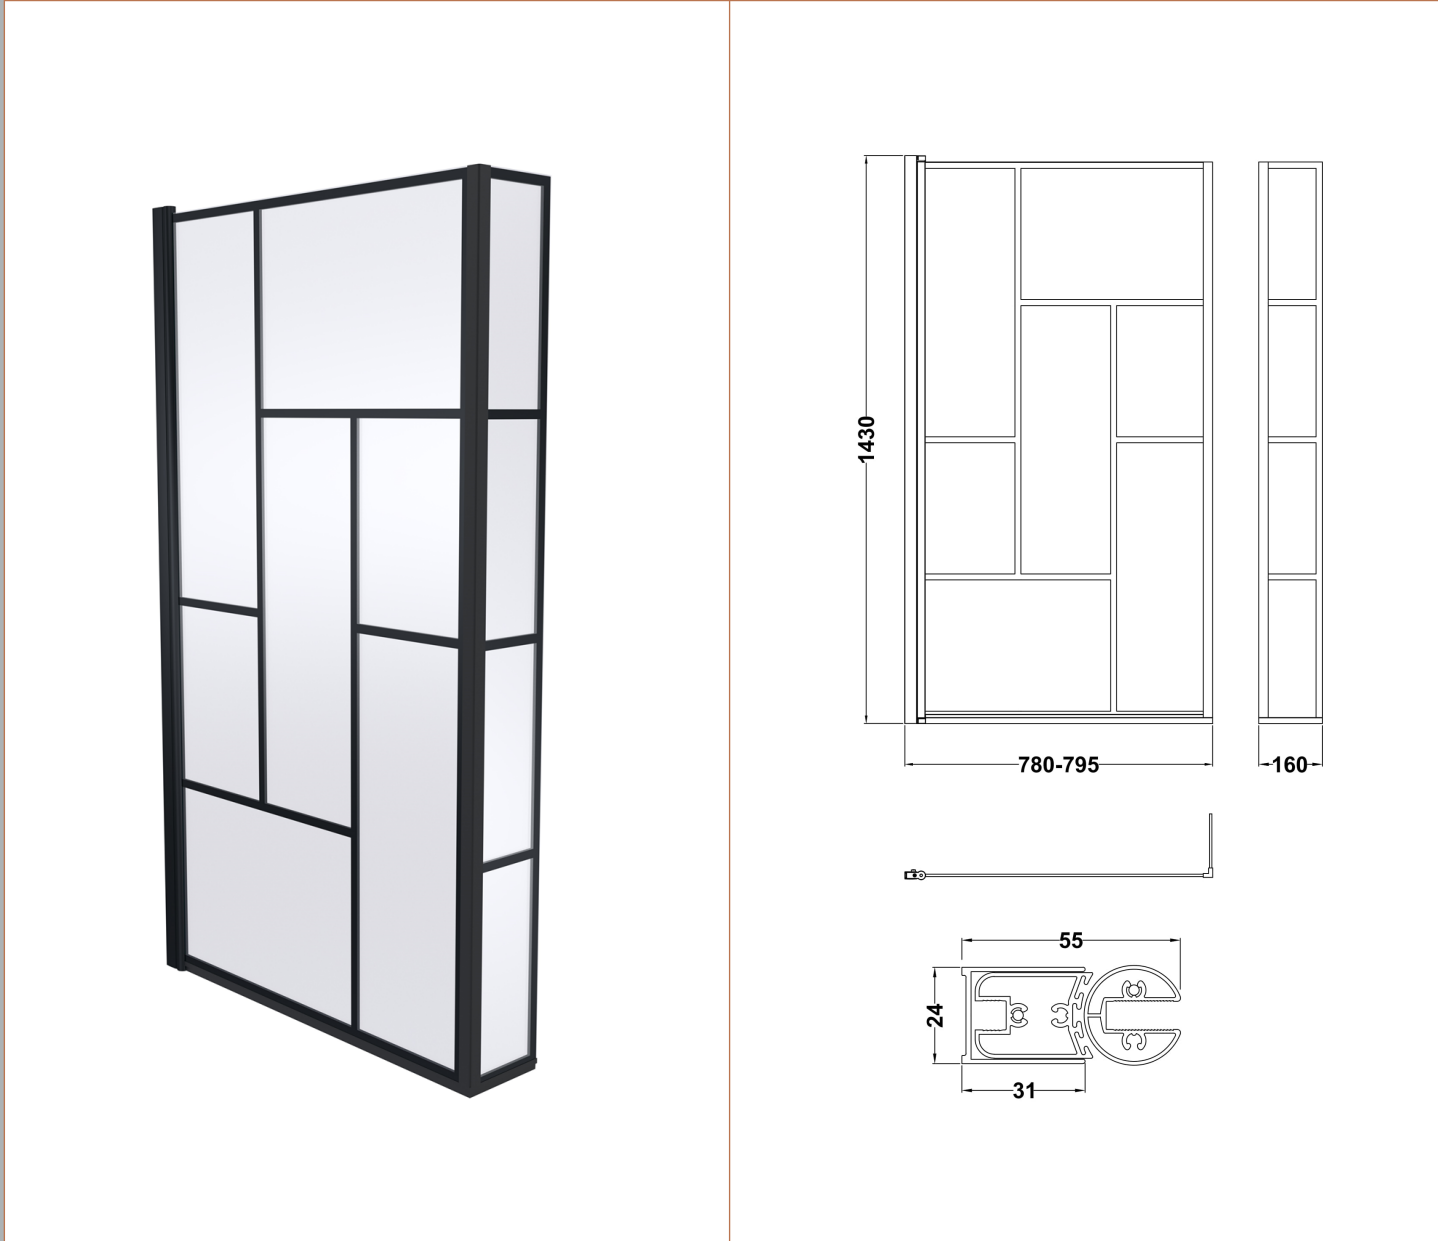

Sales Code: NSBS7BB

Description: Sq Block Framed Screen Fixed Return (6)

Product Dimensions

Height (mm):	1430
Width (mm):	795
Depth (mm):	160
Nett Weight (kg):	18.7

Packaging Dimensions

Height (mm):	55
Width (mm):	840
Length (mm):	1460
Gross Weight (kg):	18.7

Packaging Data

Box Colour:	Brown Cardboard Box - Printed
Box Qty:	
Label Size:	x
Label Colour:	Not Applicable
Label Qty:	

Outer Box Dimensions (If Applicable)

Height (mm):	
Width (mm):	
Depth (mm):	
Length (mm):	
Gross Weight (kg):	
Barcode:	5056462614489

Product Details

Country of Origin:	China
Fitting Instruction:	No
CE & UKCA:	Yes
Profile Material:	Aluminium
Profile Finish:	Matt Black
Adjustments (mm):	780 - 795mm
Entry Width (mm):	
Swing In Dim (mm):	777mm
Swing Out Dim (mm):	777mm
Radius (mm):	Not Applicable
Glass Thickness (mm):	6
Easy Fit:	Not Applicable
Easy Clean:	No
Handle Style:	Not Applicable
Handle Material:	Not Applicable
Enclosure Design:	Not Applicable
Wheel Type:	Not Applicable
Support Bar Included:	Support Bar Not Included
Extras:	None