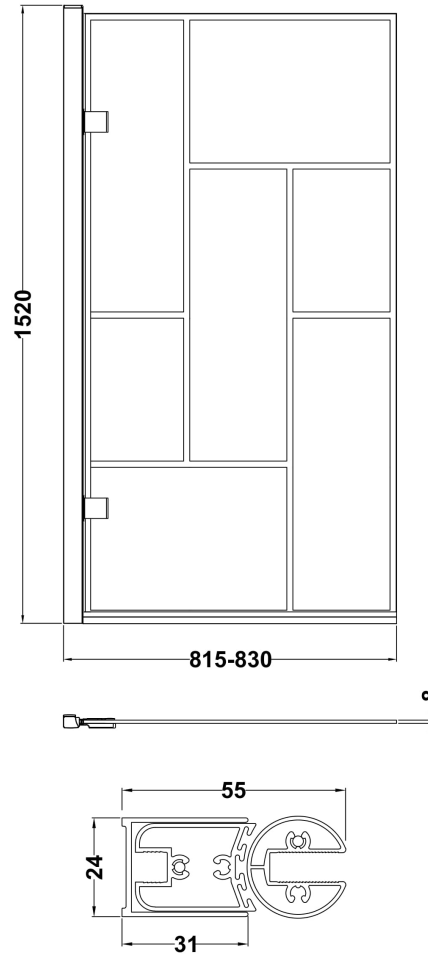

Sales Code: NSSQ7BB

Description: Sq Block Framed Hinged Bath Screen (8)

**Product Dimensions**

Height (mm):	1520
Width (mm):	830
Depth (mm):	38
Nett Weight (kg):	22.1

**Packaging Dimensions**

Height (mm):	50
Width (mm):	835
Length (mm):	1560
Gross Weight (kg):	22.6

**Packaging Data**

Box Colour:	Brown Cardboard Box - Printed
Box Qty:	1
Label Size:	x
Label Colour:	Not Applicable
Label Qty:	0

**Outer Box Dimensions (If Applicable)**

Height (mm):	
Width (mm):	
Depth (mm):	
Length (mm):	
Gross Weight (kg):	
Barcode:	5056462614496

**Product Details**

Country of Origin:	China
Fitting Instruction:	No
CE & UKCA:	Yes
Profile Material:	Aluminium
Profile Finish:	Matt Black
Adjustments (mm):	815- 830mm
Entry Width (mm):	
Swing In Dim (mm):	777mm
Swing Out Dim (mm):	777mm
Radius (mm):	Not Applicable
Glass Thickness (mm):	8
Easy Fit:	No
Easy Clean:	No
Handle Style:	Not Applicable
Handle Material:	Not Applicable
Enclosure Design:	Frameless
Wheel Type:	Not Applicable
Support Bar Included:	Support Bar Not Included
Extras:	None