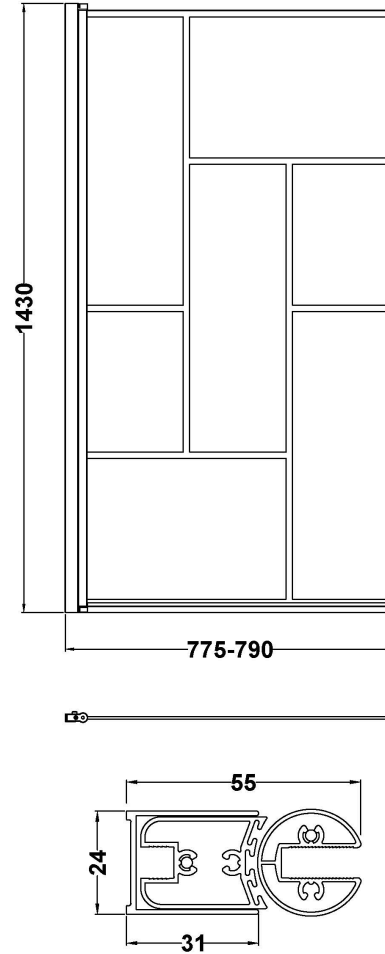

Sales Code: NSSQBB

Description: Square Block Framed Bath Screen (6)

### Product Dimensions

Height (mm):	1430
Width (mm):	785
Depth (mm):	38
Nett Weight (kg):	18.4

### Packaging Dimensions

Height (mm):	55
Width (mm):	810
Length (mm):	1460
Gross Weight (kg):	18.4

### Outer Box Dimensions (If Applicable)

Height (mm):	
Width (mm):	
Depth (mm):	
Length (mm):	
Gross Weight (kg):	
Barcode:	5056462614472