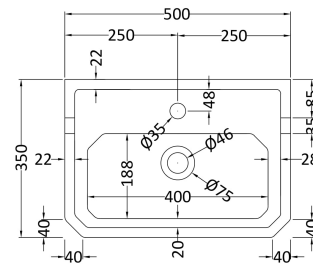

Sales Code: Ccr015

Description: Richmond 500mm 1 Th Basin & Pedestal

Packaging Details

Barcode: 5055275867112

Sales Code: NCS883

Description: Full Pedestal

Product Dimensions

Height (mm):	670
Width (mm):	250
Depth (mm):	180
Nett Weight (kg):	11

Packaging Dimensions

Height (mm):	290
Width (mm):	685
Depth (mm):	200
Gross Weight (kg):	11.6

Packaging Data

Box Colour:	Brown Cardboard Box - Printed
Box Qty:	1
Label Size:	100 x 50
Label Colour:	Not Applicable
Label Qty:	0

Outer Box Dimensions (If Applicable)

Height (mm):	
Width (mm):	
Depth (mm):	
Gross Weight (kg):	
Barcode:	5055369038688

Product Details

Country of Origin:	China
Fitting Instruction:	No
Certification: CE & UKCA:	N/A
WRAS:	N/A
WRAS No:	N/A
Product Material:	Vitreous China
Fixing Supplied:	No

Sales Code: NCS885A

Description: 500mm Basin 1Th

Product Dimensions

Height (mm):	223
Width (mm):	500
Depth (mm):	350
Nett Weight (kg):	12.53

Packaging Dimensions

Height (mm):	245
Width (mm):	505
Depth (mm):	375
Gross Weight (kg):	13