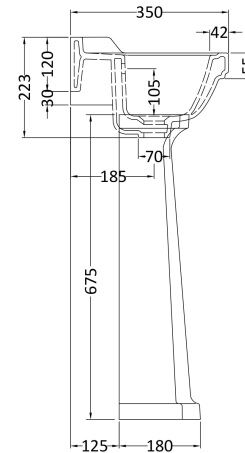

Sales Code: Ccr015

Description: Richmond 500mm 1 Th Basin & Pedestal

Packaging Details

Barcode: 5055275867112

Sales Code: NCS883

Description: Full Pedestal

Product Dimensions

Height (mm):	670
Width (mm):	250
Depth (mm):	180
Nett Weight (kg):	11

Packaging Dimensions

Height (mm):	290
Width (mm):	685
Depth (mm):	200
Gross Weight (kg):	11.6

Packaging Data

Box Colour:	Brown Cardboard Box - Printed
Box Qty:	1
Label Size:	100 x 50
Label Colour:	Not Applicable
Label Qty:	0

Outer Box Dimensions (If Applicable)

Height (mm):	
Width (mm):	
Depth (mm):	
Gross Weight (kg):	
Barcode:	5055369038688

Product Details

Country of Origin:	China
Fitting Instruction:	No
Certification: CE & UKCA:	N/A
WRAS:	N/A
WRAS No:	N/A
Product Material:	Vitreous China
Fixing Supplied:	No

Sales Code: NCS885A

Description: 500mm Basin 1Th

Product Dimensions

Height (mm):	223
Width (mm):	500
Depth (mm):	350
Nett Weight (kg):	12.53

Packaging Dimensions

Height (mm):	245
Width (mm):	505
Depth (mm):	375
Gross Weight (kg):	13