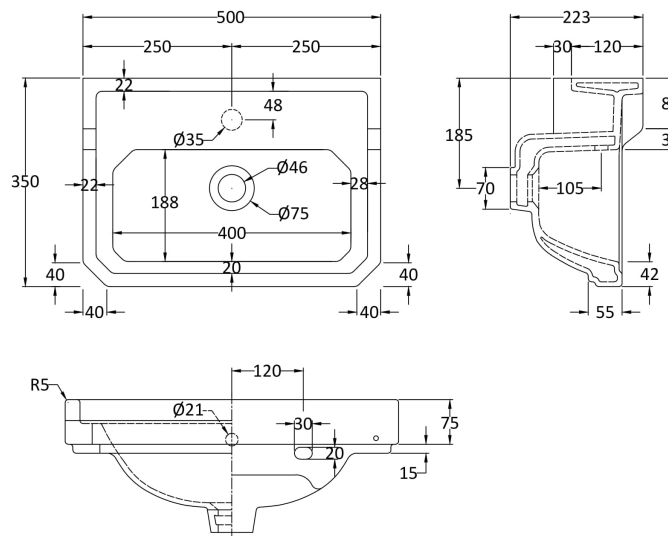

Sales Code: Ccr015

Description: Richmond 500mm 1 Th Basin & Pedestal

Packaging Details

Barcode: 5055275867112

Sales Code: NCS883

Description: Full Pedestal

Product Dimensions

Height (mm):	670
Width (mm):	250
Depth (mm):	180
Nett Weight (kg):	11

Packaging Dimensions

Height (mm):	290
Width (mm):	685
Depth (mm):	200
Gross Weight (kg):	11.6

Packaging Data

Box Colour:	Brown Cardboard Box - Printed
Box Qty:	1
Label Size:	100 x 50
Label Colour:	Not Applicable
Label Qty:	0

Outer Box Dimensions (If Applicable)

Height (mm):	
Width (mm):	
Depth (mm):	
Gross Weight (kg):	
Barcode:	5055369038688

Product Details

Country of Origin:	China
Fitting Instruction:	No
Certification: CE & UKCA:	N/A
WRAS:	N/A
WRAS No:	N/A
Product Material:	Vitreous China
Fixing Supplied:	No

Sales Code: NCS885A

Description: 500mm Basin 1Th

Product Dimensions

Height (mm):	223
Width (mm):	500
Depth (mm):	350
Nett Weight (kg):	12.53

Packaging Dimensions

Height (mm):	245
Width (mm):	505
Depth (mm):	375
Gross Weight (kg):	13