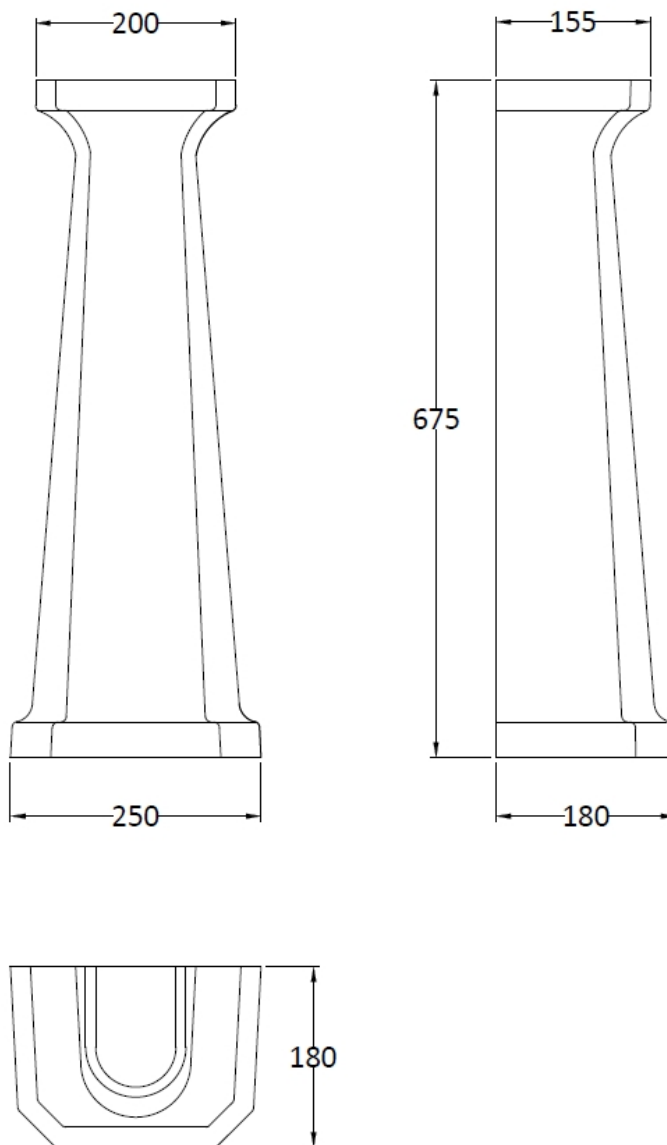

Sales Code: Ccr015

Description: Richmond 500mm 1 Th Basin & Pedestal

Packaging Details

Barcode: 5055275867112

Sales Code: NCS883

Description: Full Pedestal

Product Dimensions

Height (mm):	670
Width (mm):	250
Depth (mm):	180
Nett Weight (kg):	11

Packaging Dimensions

Height (mm):	290
Width (mm):	685
Depth (mm):	200
Gross Weight (kg):	11.6

Packaging Data

Box Colour:	Brown Cardboard Box - Printed
Box Qty:	1
Label Size:	100 x 50
Label Colour:	Not Applicable
Label Qty:	0

Outer Box Dimensions (If Applicable)

Height (mm):	
Width (mm):	
Depth (mm):	
Gross Weight (kg):	
Barcode:	5055369038688

Product Details

Country of Origin:	China
Fitting Instruction:	No
Certification: CE & UKCA:	N/A
WRAS:	N/A
WRAS No:	N/A
Product Material:	Vitreous China
Fixing Supplied:	No

Sales Code: NCS885A

Description: 500mm Basin 1Th

Product Dimensions

Height (mm):	223
Width (mm):	500
Depth (mm):	350
Nett Weight (kg):	12.53

Packaging Dimensions

Height (mm):	245
Width (mm):	505
Depth (mm):	375
Gross Weight (kg):	13