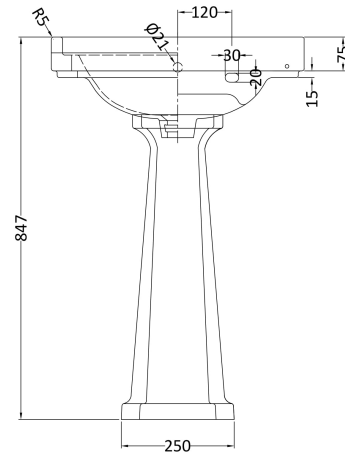

Sales Code: Ccr015

Description: Richmond 500mm 1 Th Basin & Pedestal

Packaging Details

Barcode: 5055275867112

Sales Code: NCS883

Description: Full Pedestal

Product Dimensions

Height (mm):	670
Width (mm):	250
Depth (mm):	180
Nett Weight (kg):	11

Packaging Dimensions

Height (mm):	290
Width (mm):	685
Depth (mm):	200
Gross Weight (kg):	11.6

Packaging Data

Box Colour:	Brown Cardboard Box - Printed
Box Qty:	1
Label Size:	100 x 50
Label Colour:	Not Applicable
Label Qty:	0

Outer Box Dimensions (If Applicable)

Height (mm):	
Width (mm):	
Depth (mm):	
Gross Weight (kg):	
Barcode:	5055369038688

Product Details

Country of Origin:	China
Fitting Instruction:	No
Certification: CE & UKCA:	N/A
WRAS:	N/A
WRAS No:	N/A
Product Material:	Vitreous China
Fixing Supplied:	No

Sales Code: NCS885A

Description: 500mm Basin 1Th

Product Dimensions

Height (mm):	223
Width (mm):	500
Depth (mm):	350
Nett Weight (kg):	12.53

Packaging Dimensions

Height (mm):	245
Width (mm):	505
Depth (mm):	375
Gross Weight (kg):	13