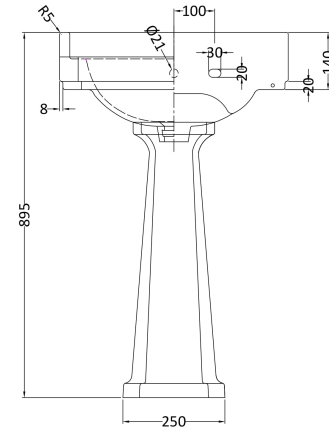

Sales Code: Ccr019

Description: Richmond 560mm 2 Th Basin & Pedestal

Packaging Details

Barcode: 5055275867150

Sales Code: NCS883

Description: Full Pedestal

Product Dimensions

Height (mm):	670
Width (mm):	250
Depth (mm):	180
Nett Weight (kg):	11

Packaging Dimensions

Height (mm):	290
Width (mm):	685
Depth (mm):	200
Gross Weight (kg):	11.6

Packaging Data

Box Colour:	Brown Cardboard Box - Printed
Box Qty:	1
Label Size:	100 x 50
Label Colour:	Not Applicable
Label Qty:	0

Outer Box Dimensions (If Applicable)

Height (mm):	
Width (mm):	
Depth (mm):	
Gross Weight (kg):	
Barcode:	5055369038688

Product Details

Country of Origin:	China
Fitting Instruction:	No
Certification: CE & UKCA:	N/A
WRAS:	N/A
WRAS No:	N/A
Product Material:	Vitreous China
Fixing Supplied:	No

Sales Code: NCS884

Description: 560mm Basin 2Th

Product Dimensions

Height (mm):	266
Width (mm):	560
Depth (mm):	450
Nett Weight (kg):	16.7

Packaging Dimensions

Height (mm):	290
Width (mm):	575
Depth (mm):	480
Gross Weight (kg):	17.5