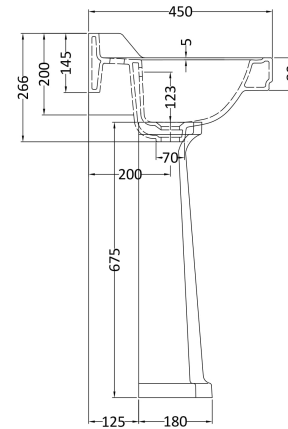

Sales Code: Ccr019

Description: Richmond 560mm 2 Th Basin & Pedestal

Packaging Details

Barcode: 5055275867150

Sales Code: NCS883

Description: Full Pedestal

Product Dimensions

Height (mm):	670
Width (mm):	250
Depth (mm):	180
Nett Weight (kg):	11

Packaging Dimensions

Height (mm):	290
Width (mm):	685
Depth (mm):	200
Gross Weight (kg):	11.6

Packaging Data

Box Colour:	Brown Cardboard Box - Printed
Box Qty:	1
Label Size:	100 x 50
Label Colour:	Not Applicable
Label Qty:	0

Outer Box Dimensions (If Applicable)

Height (mm):	
Width (mm):	
Depth (mm):	
Gross Weight (kg):	
Barcode:	5055369038688

Product Details

Country of Origin:	China
Fitting Instruction:	No
Certification: CE & UKCA:	N/A
WRAS:	N/A
WRAS No:	N/A
Product Material:	Vitreous China
Fixing Supplied:	No

Sales Code: NCS884

Description: 560mm Basin 2Th

Product Dimensions

Height (mm):	266
Width (mm):	560
Depth (mm):	450
Nett Weight (kg):	16.7

Packaging Dimensions

Height (mm):	290
Width (mm):	575
Depth (mm):	480
Gross Weight (kg):	17.5