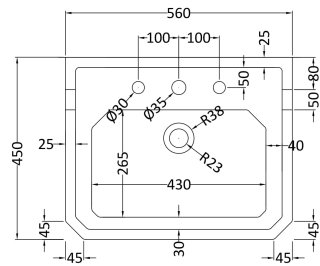

Sales Code: Ccr021

Description: Richmond 560mm 3 Th Basin & Pedestal

Packaging Details

Barcode: 5056211804116

Sales Code: NCS884B

Description: 560mm Basin 3Th

Product Dimensions

Height (mm):	266
Width (mm):	560
Depth (mm):	450
Nett Weight (kg):	16.7

Packaging Dimensions

Height (mm):	287
Width (mm):	575
Depth (mm):	490
Gross Weight (kg):	17.5

Packaging Data

Box Colour:	Brown Cardboard Box - Printed
Box Qty:	1
Label Size:	100 x 50
Label Colour:	White Label
Label Qty:	2

Outer Box Dimensions (If Applicable)

Height (mm):	
Width (mm):	
Depth (mm):	
Gross Weight (kg):	
Barcode:	5055275810811

Product Details

Country of Origin:	China
Fitting Instruction:	No
Certification: CE & UKCA:	N/A
WRAS:	N/A
WRAS No:	N/A
Product Material:	Vitreous China
Fixing Supplied:	No

Sales Code: NCS883

Description: Full Pedestal

Product Dimensions

Height (mm):	670
Width (mm):	250
Depth (mm):	180
Nett Weight (kg):	11

Packaging Dimensions

Height (mm):	290
Width (mm):	685
Depth (mm):	200
Gross Weight (kg):	11.6