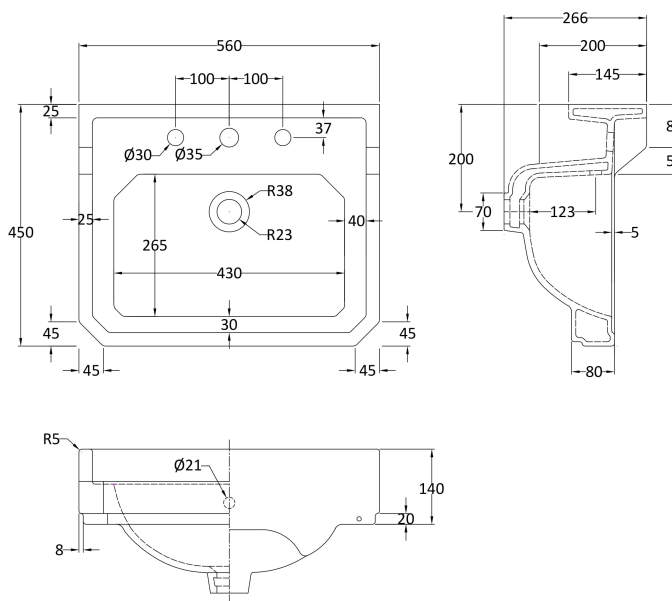

Sales Code: Ccr021

Description: Richmond 560mm 3 Th Basin & Pedestal

Packaging Details

Barcode: 5056211804116

Sales Code: NCS884B

Description: 560mm Basin 3Th

Product Dimensions

Height (mm):	266
Width (mm):	560
Depth (mm):	450
Nett Weight (kg):	16.7

Packaging Dimensions

Height (mm):	287
Width (mm):	575
Depth (mm):	490
Gross Weight (kg):	17.5

Packaging Data

Box Colour:	Brown Cardboard Box - Printed
Box Qty:	1
Label Size:	100 x 50
Label Colour:	White Label
Label Qty:	2

Outer Box Dimensions (If Applicable)

Height (mm):	
Width (mm):	
Depth (mm):	
Gross Weight (kg):	
Barcode:	5055275810811

Product Details

Country of Origin:	China
Fitting Instruction:	No
Certification: CE & UKCA:	N/A
WRAS:	N/A
WRAS No:	N/A
Product Material:	Vitreous China
Fixing Supplied:	No

Sales Code: NCS883

Description: Full Pedestal

Product Dimensions

Height (mm):	670
Width (mm):	250
Depth (mm):	180
Nett Weight (kg):	11

Packaging Dimensions

Height (mm):	290
Width (mm):	685
Depth (mm):	200
Gross Weight (kg):	11.6