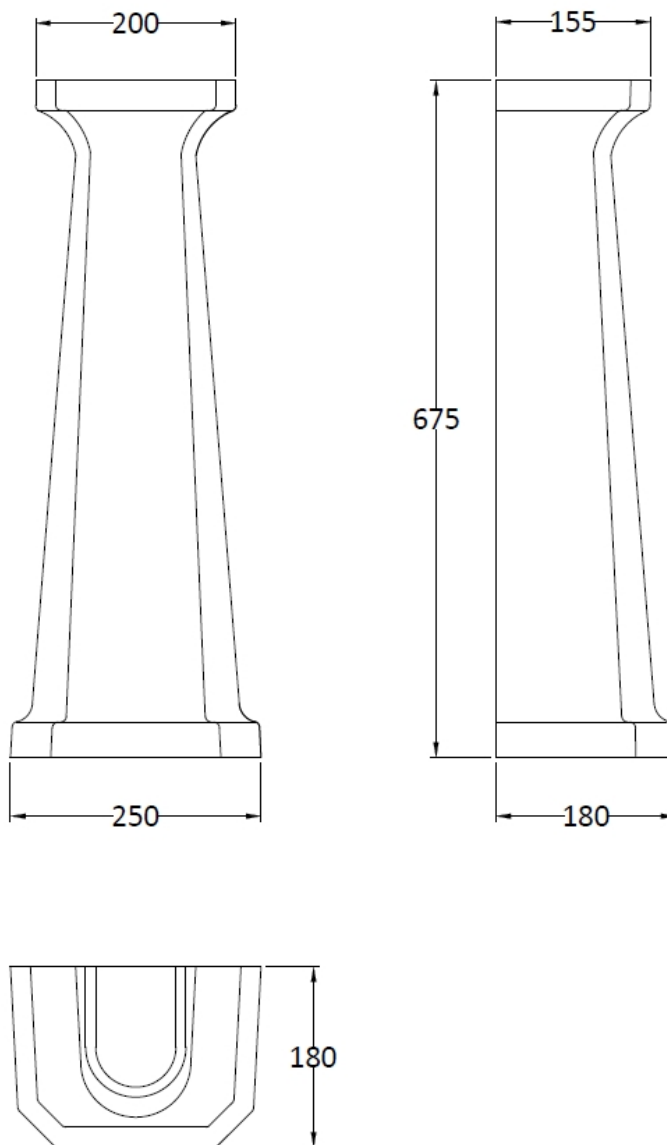

Sales Code: Ccr021

Description: Richmond 560mm 3 Th Basin & Pedestal

Packaging Details

Barcode: 5056211804116

Sales Code: NCS884B

Description: 560mm Basin 3Th

Product Dimensions

Height (mm):	266
Width (mm):	560
Depth (mm):	450
Nett Weight (kg):	16.7

Packaging Dimensions

Height (mm):	287
Width (mm):	575
Depth (mm):	490
Gross Weight (kg):	17.5

Packaging Data

Box Colour:	Brown Cardboard Box - Printed
Box Qty:	1
Label Size:	100 x 50
Label Colour:	White Label
Label Qty:	2

Outer Box Dimensions (If Applicable)

Height (mm):	
Width (mm):	
Depth (mm):	
Gross Weight (kg):	
Barcode:	5055275810811

Product Details

Country of Origin:	China
Fitting Instruction:	No
Certification: CE & UKCA:	N/A
WRAS:	N/A
WRAS No:	N/A
Product Material:	Vitreous China
Fixing Supplied:	No

Sales Code: NCS883

Description: Full Pedestal

Product Dimensions

Height (mm):	670
Width (mm):	250
Depth (mm):	180
Nett Weight (kg):	11

Packaging Dimensions

Height (mm):	290
Width (mm):	685
Depth (mm):	200
Gross Weight (kg):	11.6