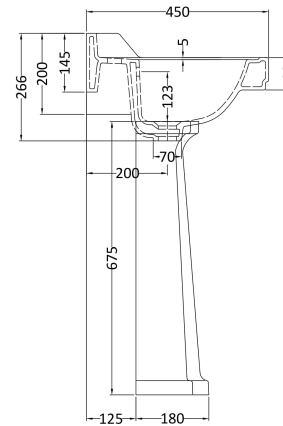

Sales Code: Ccr021

Description: Richmond 560mm 3 Th Basin & Pedestal

Packaging Details

Barcode: 5056211804116

Sales Code: NCS884B

Description: 560mm Basin 3Th

Product Dimensions

Height (mm):	266
Width (mm):	560
Depth (mm):	450
Nett Weight (kg):	16.7

Packaging Dimensions

Height (mm):	287
Width (mm):	575
Depth (mm):	490
Gross Weight (kg):	17.5

Packaging Data

Box Colour:	Brown Cardboard Box - Printed
Box Qty:	1
Label Size:	100 x 50
Label Colour:	White Label
Label Qty:	2

Outer Box Dimensions (If Applicable)

Height (mm):	
Width (mm):	
Depth (mm):	
Gross Weight (kg):	
Barcode:	5055275810811

Product Details

Country of Origin:	China
Fitting Instruction:	No
Certification: CE & UKCA:	N/A
WRAS:	N/A
WRAS No:	N/A
Product Material:	Vitreous China
Fixing Supplied:	No

Sales Code: NCS883

Description: Full Pedestal

Product Dimensions

Height (mm):	670
Width (mm):	250
Depth (mm):	180
Nett Weight (kg):	11

Packaging Dimensions

Height (mm):	290
Width (mm):	685
Depth (mm):	200
Gross Weight (kg):	11.6