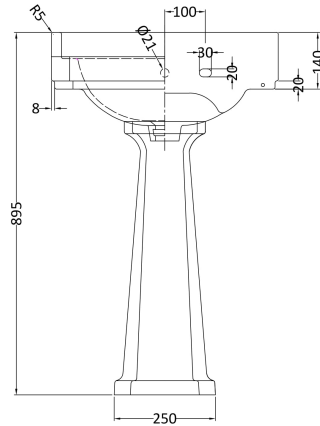

Sales Code: Ccr021

Description: Richmond 560mm 3 Th Basin & Pedestal

Packaging Details

Barcode: 5056211804116

Sales Code: NCS884B

Description: 560mm Basin 3Th

Product Dimensions

Height (mm):	266
Width (mm):	560
Depth (mm):	450
Nett Weight (kg):	16.7

Packaging Dimensions

Height (mm):	287
Width (mm):	575
Depth (mm):	490
Gross Weight (kg):	17.5

Packaging Data

Box Colour:	Brown Cardboard Box - Printed
Box Qty:	1
Label Size:	100 x 50
Label Colour:	White Label
Label Qty:	2

Outer Box Dimensions (If Applicable)

Height (mm):	
Width (mm):	
Depth (mm):	
Gross Weight (kg):	
Barcode:	5055275810811

Product Details

Country of Origin:	China
Fitting Instruction:	No
Certification: CE & UKCA:	N/A
WRAS:	N/A
WRAS No:	N/A
Product Material:	Vitreous China
Fixing Supplied:	No

Sales Code: NCS883

Description: Full Pedestal

Product Dimensions

Height (mm):	670
Width (mm):	250
Depth (mm):	180
Nett Weight (kg):	11

Packaging Dimensions

Height (mm):	290
Width (mm):	685
Depth (mm):	200
Gross Weight (kg):	11.6