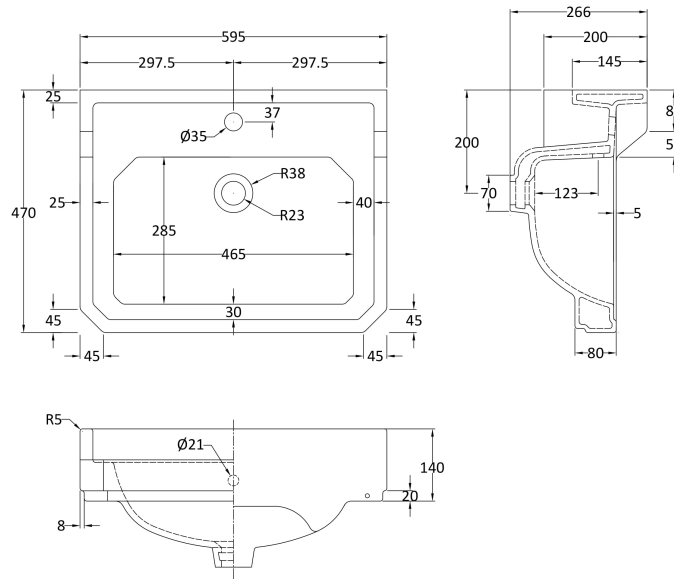

Sales Code: NCS882A

Description: 595mm Basin 1Th

Product Dimensions

Height (mm):	266
Width (mm):	595
Depth (mm):	470
Nett Weight (kg):	20.5

Packaging Dimensions

Height (mm):	287
Width (mm):	615
Depth (mm):	490
Gross Weight (kg):	22.1

Packaging Data

Box Colour:	Brown Cardboard Box - Printed
Box Qty:	1
Label Size:	100 x 50
Label Colour:	Not Applicable
Label Qty:	0

Outer Box Dimensions (If Applicable)

Height (mm):	
Width (mm):	
Depth (mm):	
Gross Weight (kg):	
Barcode:	5055369040018

Basins: Tap Hole: One Taphole Chain Stay Hole: No
Template: Not Required Waste Type Req: Slotted
Overflow Inc: Yes Overflow Cover: Yes
Inner Bowl Depth (mm): 112mm

Sales Code: NCS883

Description: Full Pedestal

Outer Box Dimensions (If Applicable)

Height (mm):	
Width (mm):	
Depth (mm):	
Gross Weight (kg):	
Barcode:	5055369038688

Product Details

Country of Origin:	China
Fitting Instruction:	No
Certification: CE & UKCA:	N/A
WRAS:	N/A
WRAS No:	N/A
Product Material:	Vitreous China
Fixing Supplied:	No