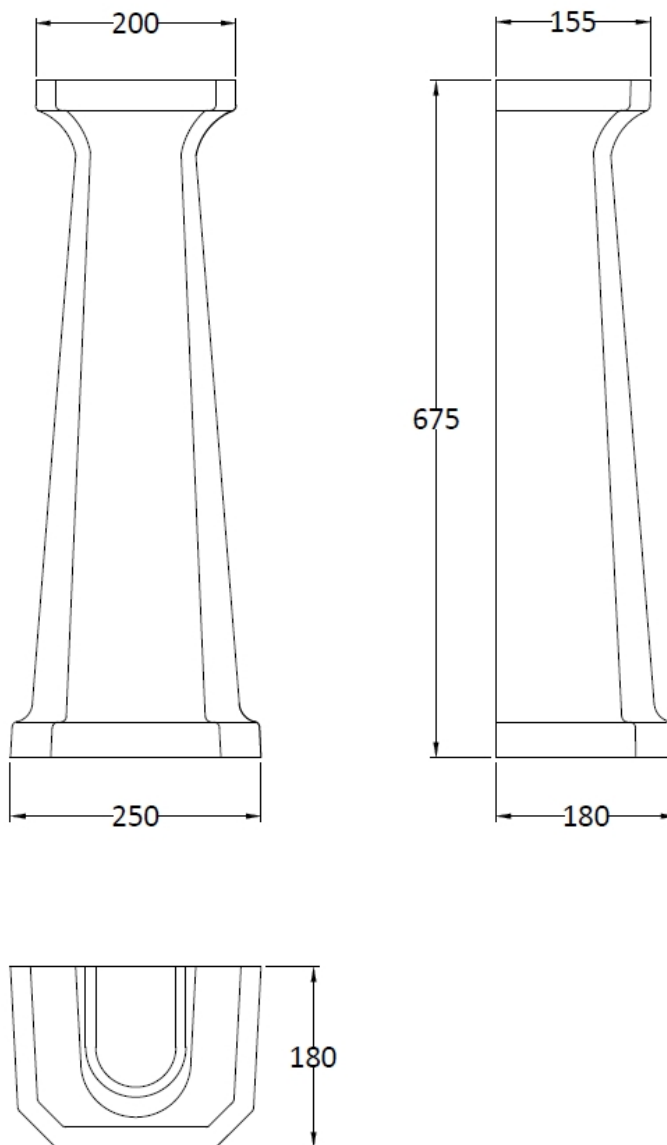

Sales Code: NCS882A

Description: 595mm Basin 1Th

Product Dimensions

Height (mm):	266
Width (mm):	595
Depth (mm):	470
Nett Weight (kg):	20.5

Packaging Dimensions

Height (mm):	287
Width (mm):	615
Depth (mm):	490
Gross Weight (kg):	22.1

Packaging Data

Box Colour:	Brown Cardboard Box - Printed
Box Qty:	1
Label Size:	100 x 50
Label Colour:	Not Applicable
Label Qty:	0

Outer Box Dimensions (If Applicable)

Height (mm):	
Width (mm):	
Depth (mm):	
Gross Weight (kg):	
Barcode:	5055369040018

Basins: Tap Hole: One Taphole Chain Stay Hole: No
Template: Not Required Waste Type Req: Slotted
Overflow Inc: Yes Overflow Cover: Yes
Inner Bowl Depth (mm): 112mm

Sales Code: NCS883

Description: Full Pedestal

Product Dimensions

Height (mm):	670
Width (mm):	250
Depth (mm):	180
Nett Weight (kg):	11

Packaging Dimensions

Height (mm):	290
Width (mm):	685
Depth (mm):	200
Gross Weight (kg):	11.6

Packaging Data

Box Colour:	Brown Cardboard Box - Printed
Box Qty:	1
Label Size:	100 x 50
Label Colour:	Not Applicable
Label Qty:	0