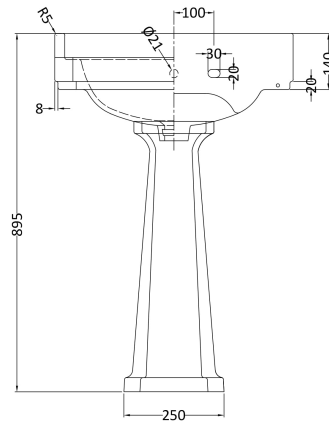

Sales Code: Ccr024

Description: Richmond 600mm 3 Th Basin & Pedestal

Packaging Details

Barcode: 5056211804703

Sales Code: NCS882B

Description: 595mm Basin 3Th

Product Dimensions

Height (mm):	266
Width (mm):	595
Depth (mm):	470
Nett Weight (kg):	20.5

Packaging Dimensions

Height (mm):	287
Width (mm):	615
Depth (mm):	490
Gross Weight (kg):	22.1

Packaging Data

Box Colour:

Box Qty:

Label Size: x

Label Colour:

Label Qty:

Outer Box Dimensions (If Applicable)

Height (mm):	
Width (mm):	
Depth (mm):	
Gross Weight (kg):	
Barcode:	5055275895542

Product Details

Country of Origin:	China
Fitting Instruction:	No
Certification: CE & UKCA:	WRAS: N/A WRAS No: N/A
Product Material:	Vitreous China
Fixing Supplied:	No

Sales Code: NCS883

Description: Full Pedestal

Product Dimensions

Height (mm):	670
Width (mm):	250
Depth (mm):	180
Nett Weight (kg):	11

Packaging Dimensions

Height (mm):	290
Width (mm):	685
Depth (mm):	200
Gross Weight (kg):	11.6