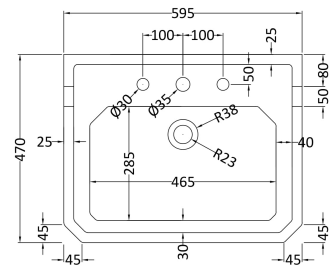

Sales Code: Ccr024

Description: Richmond 600mm 3 Th Basin & Pedestal

Packaging Details

Barcode: 5056211804703

Sales Code: NCS882B

Description: 595mm Basin 3Th

Product Dimensions

Height (mm):	266
Width (mm):	595
Depth (mm):	470
Nett Weight (kg):	20.5

Packaging Dimensions

Height (mm):	287
Width (mm):	615
Depth (mm):	490
Gross Weight (kg):	22.1

Packaging Data

Box Colour:

Box Qty:

Label Size: x

Label Colour:

Label Qty:

Outer Box Dimensions (If Applicable)

Height (mm):	
Width (mm):	
Depth (mm):	
Gross Weight (kg):	
Barcode:	5055275895542

Product Details

Country of Origin:	China
Fitting Instruction:	No
Certification: CE & UKCA:	WRAS: N/A WRAS No: N/A
Product Material:	Vitreous China
Fixing Supplied:	No

Sales Code: NCS883

Description: Full Pedestal

Product Dimensions

Height (mm):	670
Width (mm):	250
Depth (mm):	180
Nett Weight (kg):	11

Packaging Dimensions

Height (mm):	290
Width (mm):	685
Depth (mm):	200
Gross Weight (kg):	11.6