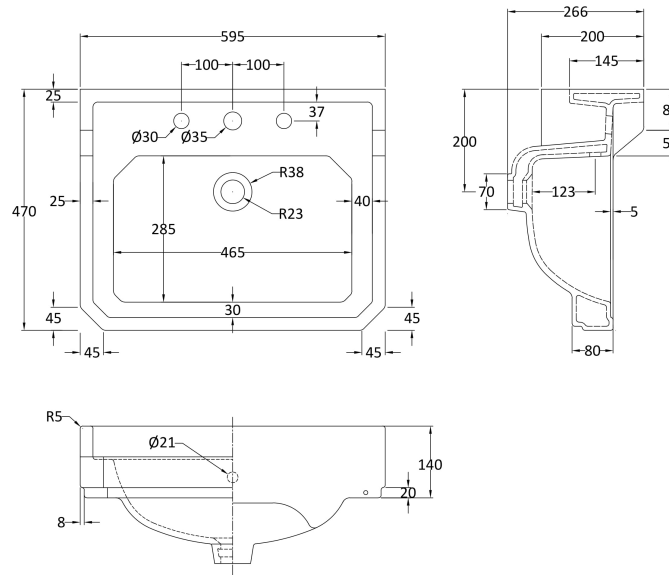

Sales Code: Ccr024

Description: Richmond 600mm 3 Th Basin & Pedestal

Packaging Details

Barcode: 5056211804703

Sales Code: NCS882B

Description: 595mm Basin 3Th

Product Dimensions

Height (mm):	266
Width (mm):	595
Depth (mm):	470
Nett Weight (kg):	20.5

Packaging Dimensions

Height (mm):	287
Width (mm):	615
Depth (mm):	490
Gross Weight (kg):	22.1

Packaging Data

Box Colour:

Box Qty:

Label Size: x

Label Colour:

Label Qty:

Outer Box Dimensions (If Applicable)

Height (mm):	
Width (mm):	
Depth (mm):	
Gross Weight (kg):	
Barcode:	5055275895542

Product Details

Country of Origin:	China
Fitting Instruction:	No
Certification: CE & UKCA:	WRAS: N/A WRAS No: N/A
Product Material:	Vitreous China
Fixing Supplied:	No

Sales Code: NCS883

Description: Full Pedestal

Product Dimensions

Height (mm):	670
Width (mm):	250
Depth (mm):	180
Nett Weight (kg):	11

Packaging Dimensions

Height (mm):	290
Width (mm):	685
Depth (mm):	200
Gross Weight (kg):	11.6