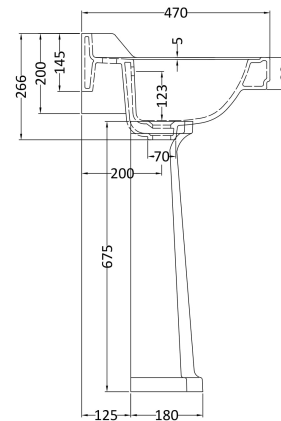

Sales Code: Ccr024

Description: Richmond 600mm 3 Th Basin & Pedestal

Packaging Details

Barcode: 5056211804703

Sales Code: NCS882B

Description: 595mm Basin 3Th

Product Dimensions

Height (mm):	266
Width (mm):	595
Depth (mm):	470
Nett Weight (kg):	20.5

Packaging Dimensions

Height (mm):	287
Width (mm):	615
Depth (mm):	490
Gross Weight (kg):	22.1

Packaging Data

Box Colour:

Box Qty:

Label Size: x

Label Colour:

Label Qty:

Outer Box Dimensions (If Applicable)

Height (mm):	
Width (mm):	
Depth (mm):	
Gross Weight (kg):	
Barcode:	5055275895542

Product Details

Country of Origin:	China
Fitting Instruction:	No
Certification: CE & UKCA:	WRAS: N/A WRAS No: N/A
Product Material:	Vitreous China
Fixing Supplied:	No

Sales Code: NCS883

Description: Full Pedestal

Product Dimensions

Height (mm):	670
Width (mm):	250
Depth (mm):	180
Nett Weight (kg):	11

Packaging Dimensions

Height (mm):	290
Width (mm):	685
Depth (mm):	200
Gross Weight (kg):	11.6