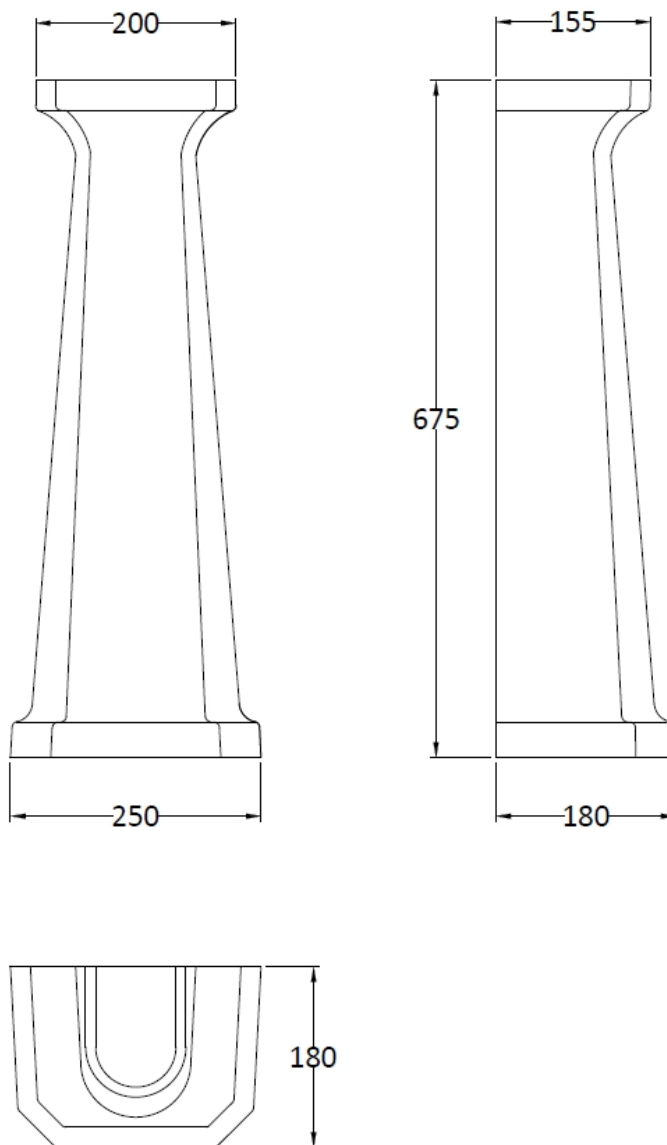

Sales Code: Ccr024

Description: Richmond 600mm 3 Th Basin & Pedestal

Packaging Details

Barcode: 5056211804703

Sales Code: NCS882B

Description: 595mm Basin 3Th

Product Dimensions

Height (mm):	266
Width (mm):	595
Depth (mm):	470
Nett Weight (kg):	20.5

Packaging Dimensions

Height (mm):	287
Width (mm):	615
Depth (mm):	490
Gross Weight (kg):	22.1

Packaging Data

Box Colour:

Box Qty:

Label Size: x

Label Colour:

Label Qty:

Outer Box Dimensions (If Applicable)

Height (mm):	
Width (mm):	
Depth (mm):	
Gross Weight (kg):	
Barcode:	5055275895542

Product Details

Country of Origin:	China
Fitting Instruction:	No
Certification: CE & UKCA:	WRAS: N/A WRAS No: N/A
Product Material:	Vitreous China
Fixing Supplied:	No

Sales Code: NCS883

Description: Full Pedestal

Product Dimensions

Height (mm):	670
Width (mm):	250
Depth (mm):	180
Nett Weight (kg):	11

Packaging Dimensions

Height (mm):	290
Width (mm):	685
Depth (mm):	200
Gross Weight (kg):	11.6