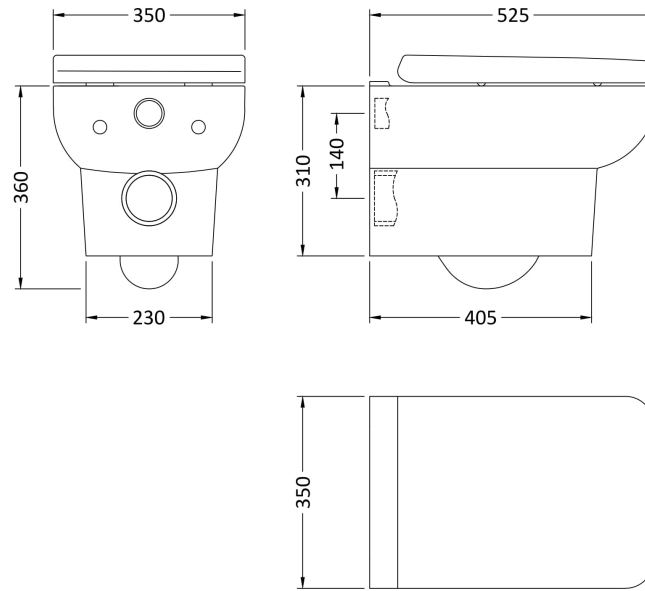

**Sales Code:** Cpa005

**Description:** Arlo W/H Pan And Soft Close Seat

**Packaging Details**

Barcode: 5055369031535

Sales Code: NCU799

Description: Soft Close Seat

Product Dimensions	
Length (mm):	430
Width (mm):	355
Height (mm):	56
Nett Weight (kg):	2.5
Packaging Dimensions	
Length (mm):	500
Width (mm):	365
Height (mm):	65
Gross Weight (kg):	2.75
Packaging Data	
Box Colour:	White Cardboard Box - Printed
Box Qty:	1
Label Size:	100 x 50
Label Colour:	Not Applicable
Label Qty:	1
Outer Box Dimensions (If Applicable)	
Length (mm):	390
Width (mm):	470
Height (mm):	480
Gross Weight (kg):	
Barcode:	5055369030996
Product Details	
Country of Origin:	Turkey
Fitting Instruction:	No
CE & UKCA:	Not Applicable
Product Material:	Polypropylene
Seat Type:	Square
Seat Function:	Soft Close
Hinge Centres (Min):	150
Hinge Centres (Max):	186
Hinge Material:	Polypropylene
Colour/Finish:	White
Fixing Method:	Top Fix

### Product Dimensions

Height (mm):	360
Width (mm):	350
Depth (mm):	525
Nett Weight (kg):	20.5

### Packaging Dimensions

Height (mm):	410
Width (mm):	555
Depth (mm):	375
Gross Weight (kg):	21

### Outer Box Dimensions (If Applicable)

Height (mm):	
Width (mm):	
Depth (mm):	
Gross Weight (kg):	
Barcode:	5055369031009