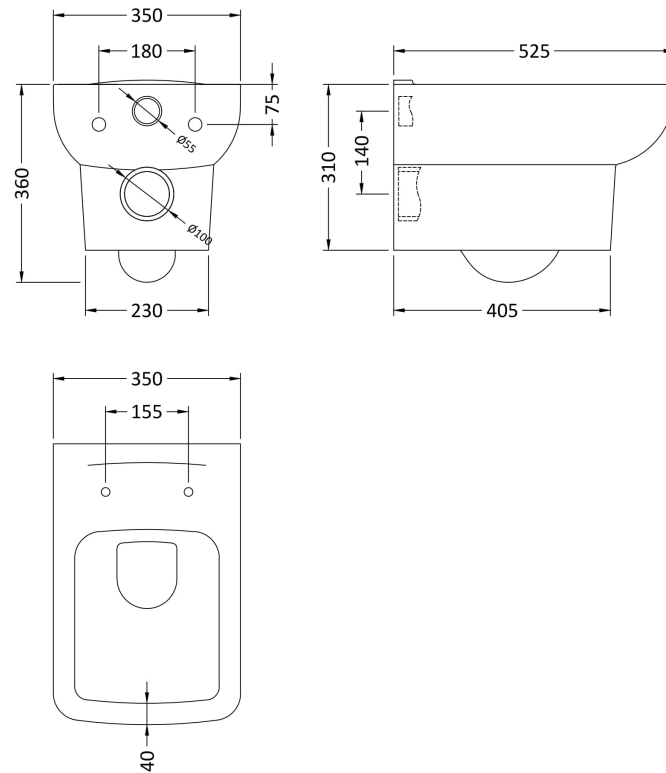

**Sales Code:** Cpa005

**Description:** Arlo W/H Pan And Soft Close Seat

**Packaging Details**

Barcode: 5055369031535

Sales Code: NCU799

Description: Soft Close Seat

Product Dimensions	
Length (mm):	430
Width (mm):	355
Height (mm):	56
Nett Weight (kg):	2.5
Packaging Dimensions	
Length (mm):	500
Width (mm):	365
Height (mm):	65
Gross Weight (kg):	2.75
Packaging Data	
Box Colour:	White Cardboard Box - Printed
Box Qty:	1
Label Size:	100 x 50
Label Colour:	Not Applicable
Label Qty:	1
Outer Box Dimensions (If Applicable)	
Length (mm):	390
Width (mm):	470
Height (mm):	480
Gross Weight (kg):	
Barcode:	5055369030996
Product Details	
Country of Origin:	Turkey
Fitting Instruction:	No
CE & UKCA:	Not Applicable
Product Material:	Polypropylene
Seat Type:	Square
Seat Function:	Soft Close
Hinge Centres (Min):	150
Hinge Centres (Max):	186
Hinge Material:	Polypropylene
Colour/Finish:	White
Fixing Method:	Top Fix

### Product Dimensions

Height (mm):	360
Width (mm):	350
Depth (mm):	525
Nett Weight (kg):	20.5

### Packaging Dimensions

Height (mm):	410
Width (mm):	555
Depth (mm):	375
Gross Weight (kg):	21

### Outer Box Dimensions (If Applicable)

Height (mm):	
Width (mm):	
Depth (mm):	
Gross Weight (kg):	
Barcode:	5055369031009