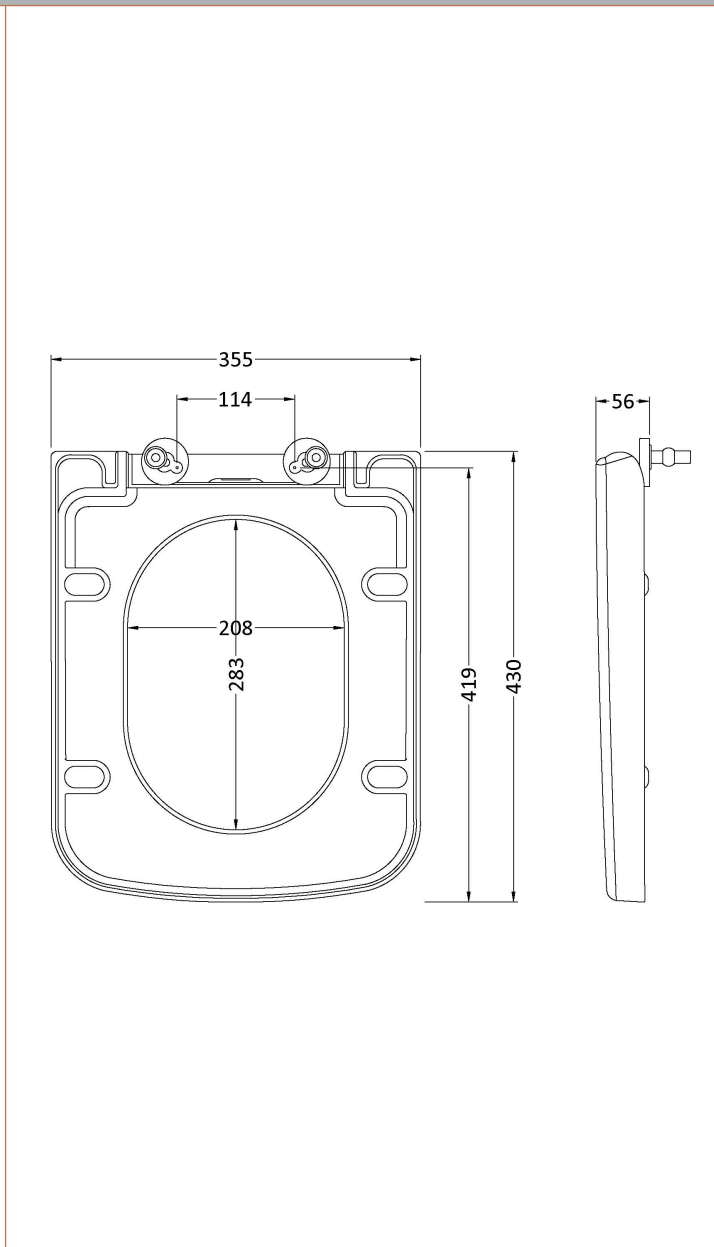

**Sales Code:** Cpa005

**Description:** Arlo W/H Pan And Soft Close Seat

**Packaging Details**

Barcode: 5055369031535

Sales Code: NCU799

Description: Soft Close Seat

Product Dimensions	
Length (mm):	430
Width (mm):	355
Height (mm):	56
Nett Weight (kg):	2.5
Packaging Dimensions	
Length (mm):	500
Width (mm):	365
Height (mm):	65
Gross Weight (kg):	2.75
Packaging Data	
Box Colour:	White Cardboard Box - Printed
Box Qty:	1
Label Size:	100 x 50
Label Colour:	Not Applicable
Label Qty:	1
Outer Box Dimensions (If Applicable)	
Length (mm):	390
Width (mm):	470
Height (mm):	480
Gross Weight (kg):	
Barcode:	5055369030996
Product Details	
Country of Origin:	Turkey
Fitting Instruction:	No
CE & UKCA:	Not Applicable
Product Material:	Polypropylene
Seat Type:	Square
Seat Function:	Soft Close
Hinge Centres (Min):	150
Hinge Centres (Max):	186
Hinge Material:	Polypropylene
Colour/Finish:	White
Fixing Method:	Top Fix

Sales Code: NCU700C

Description: Square W/H Pan

### Product Dimensions

Height (mm):	360
Width (mm):	350
Depth (mm):	525
Nett Weight (kg):	20.5

### Packaging Dimensions

Height (mm):	410
Width (mm):	555
Depth (mm):	375
Gross Weight (kg):	21