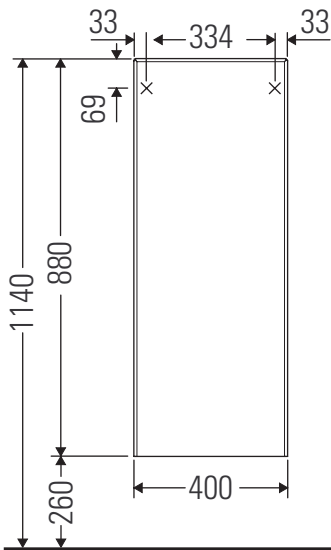

White Tulip

WT 1322 L/R

Mounting instructions

Instructions for use

The bathroom furniture range complies with the standards and guidelines applicable at the time of delivery and is designed for use in bathrooms. Direct contact with water should be avoided, for example, when showering.

We reserve the right to make technical improvements and design modifications to the products illustrated.

White Tulip

WT 1332 L/R

Mounting instructions

Instructions for use

The bathroom furniture range complies with the standards and guidelines applicable at the time of delivery and is designed for use in bathrooms. Direct contact with water should be avoided, for example, when showering.