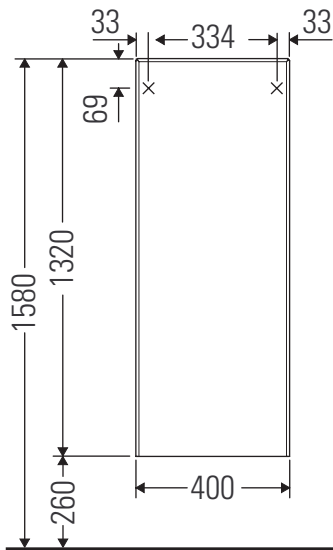

White Tulip

WT 1322 L/R

Mounting instructions

Instructions for use

The bathroom furniture range complies with the standards and guidelines applicable at the time of delivery and is designed for use in bathrooms. Direct contact with water should be avoided, for example, when showering.

We reserve the right to make technical improvements and design modifications to the products illustrated.

White Tulip

WT 1332 L/R

Mounting instructions

Instructions for use

The bathroom furniture range complies with the standards and guidelines applicable at the time of delivery and is designed for use in bathrooms. Direct contact with water should be avoided, for example, when showering.