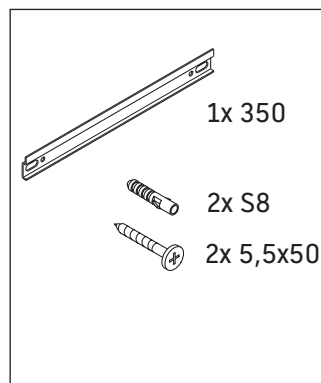

White Tulip

WT 1322 L/R

Mounting instructions

Instructions for use

The bathroom furniture range complies with the standards and guidelines applicable at the time of delivery and is designed for use in bathrooms. Direct contact with water should be avoided, for example, when showering.

We reserve the right to make technical improvements and design modifications to the products illustrated.

White Tulip

WT 1332 L/R

Mounting instructions

Instructions for use

The bathroom furniture range complies with the standards and guidelines applicable at the time of delivery and is designed for use in bathrooms. Direct contact with water should be avoided, for example, when showering.