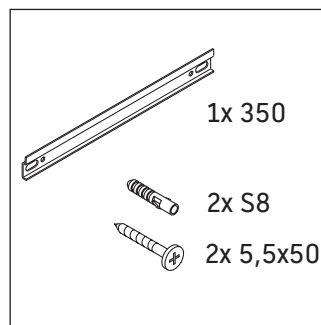

White Tulip

WT 1322 L/R

Mounting instructions

Instructions for use

The bathroom furniture range complies with the standards and guidelines applicable at the time of delivery and is designed for use in bathrooms. Direct contact with water should be avoided, for example, when showering.

We reserve the right to make technical improvements and design modifications to the products illustrated.

White Tulip

WT 1332 L/R

Mounting instructions

Instructions for use

The bathroom furniture range complies with the standards and guidelines applicable at the time of delivery and is designed for use in bathrooms. Direct contact with water should be avoided, for example, when showering.