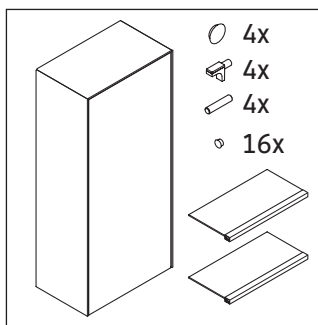

White Tulip

WT 1322 L/R

Mounting instructions

Instructions for use

The bathroom furniture range complies with the standards and guidelines applicable at the time of delivery and is designed for use in bathrooms. Direct contact with water should be avoided, for example, when showering.

We reserve the right to make technical improvements and design modifications to the products illustrated.

White Tulip

WT 1332 L/R

Mounting instructions

Instructions for use

The bathroom furniture range complies with the standards and guidelines applicable at the time of delivery and is designed for use in bathrooms. Direct contact with water should be avoided, for example, when showering.