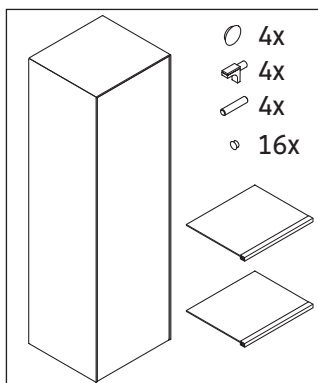

White Tulip

WT 1322 L/R

Mounting instructions

Instructions for use

The bathroom furniture range complies with the standards and guidelines applicable at the time of delivery and is designed for use in bathrooms. Direct contact with water should be avoided, for example, when showering.

We reserve the right to make technical improvements and design modifications to the products illustrated.

White Tulip

WT 1332 L/R

Mounting instructions

Instructions for use

The bathroom furniture range complies with the standards and guidelines applicable at the time of delivery and is designed for use in bathrooms. Direct contact with water should be avoided, for example, when showering.