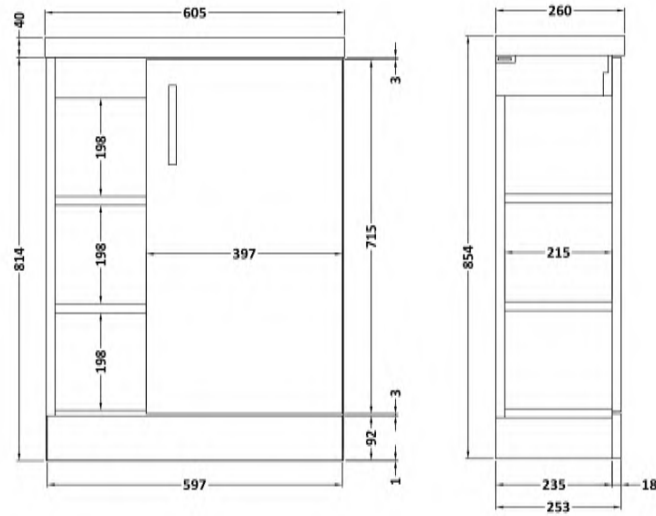

Sales Code: APL476C

Description: Apollo Fs 600mm Compact Basin Unit

Packaging Details

Barcode: 5055275886885