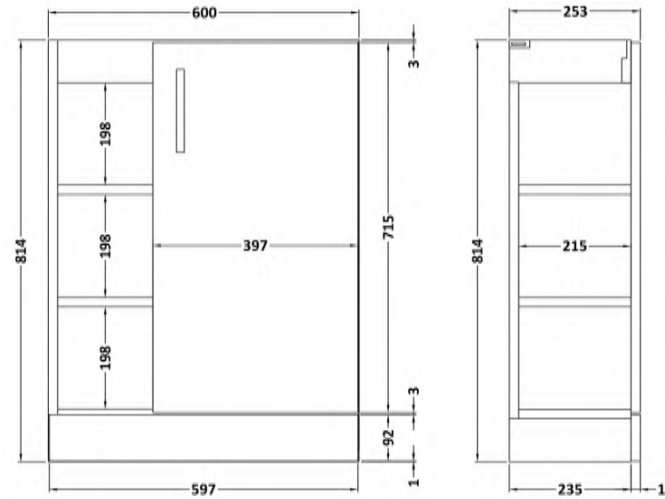

Sales Code: AP476COM

Description: 600mm Single Door / Open Shelf (Compact)

Product Dimensions

Height (mm):	814
Width (mm):	400
Depth (mm):	255
Nett Weight (kg):	19.5

Packaging Dimensions

Height (mm):	290
Width (mm):	625
Depth (mm):	900
Gross Weight (kg):	20

Packaging Data

Box Colour:	Brown Cardboard Box
Box Qty:	1
Label Size:	50 x 100
Label Colour:	White Label
Label Qty:	2

Outer Box Dimensions (If Applicable)

Height (mm):	
Width (mm):	
Depth (mm):	
Gross Weight (kg):	
Barcode:	5055275861561

Product Details

Country of Origin:	United Kingdom
Fitting Instruction:	No
CE Certification:	N/A
FSC Certified Materials:	Yes
Colour:	Gloss Grey
Construction Method:	Cam & Wood Dowel
Construction Type:	Rigid
Cabinet Finish:	MFC Gloss
Fascia Finish:	MFC Gloss
Cabinet Thickness (mm):	18
Fascia Thickness (mm):	18
Drawer Included:	No
Drawer Type:	Not Applicable
No of Shelves:	3
Hinge Type:	95 Degree Clip-On Soft Close
Hinge Included:	Yes
Adjustable Legs:	No, Not Required
Fixings Included:	Yes
Handle Style:	Contemporary
Waste Shroud:	Not Applicable
Handle Included:	Yes
Handle Type:	Strap