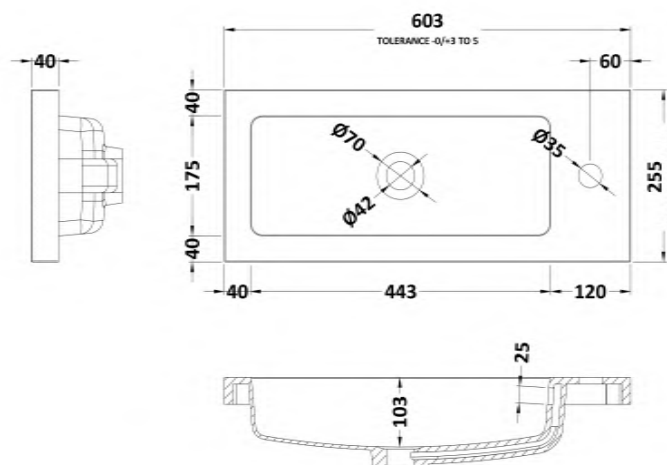

Height (mm):	814
Width (mm):	400
Depth (mm):	255
Nett Weight (kg):	19.5

**Packaging Dimensions**

Height (mm):	290
Width (mm):	625
Depth (mm):	900
Gross Weight (kg):	20

**Packaging Data**

Box Colour:	Brown Cardboard Box
Box Qty:	1
Label Size:	50 x 100
Label Colour:	White Label
Label Qty:	2

### Product Dimensions

Height (mm):	255
Width (mm):	603
Depth (mm):	135
Nett Weight (kg):	9

### Packaging Dimensions

Height (mm):	305
Width (mm):	205
Depth (mm):	655
Gross Weight (kg):	9

### Outer Box Dimensions (If Applicable)

Height (mm):	
Width (mm):	
Depth (mm):	
Gross Weight (kg):	
Barcode:	5055369063048