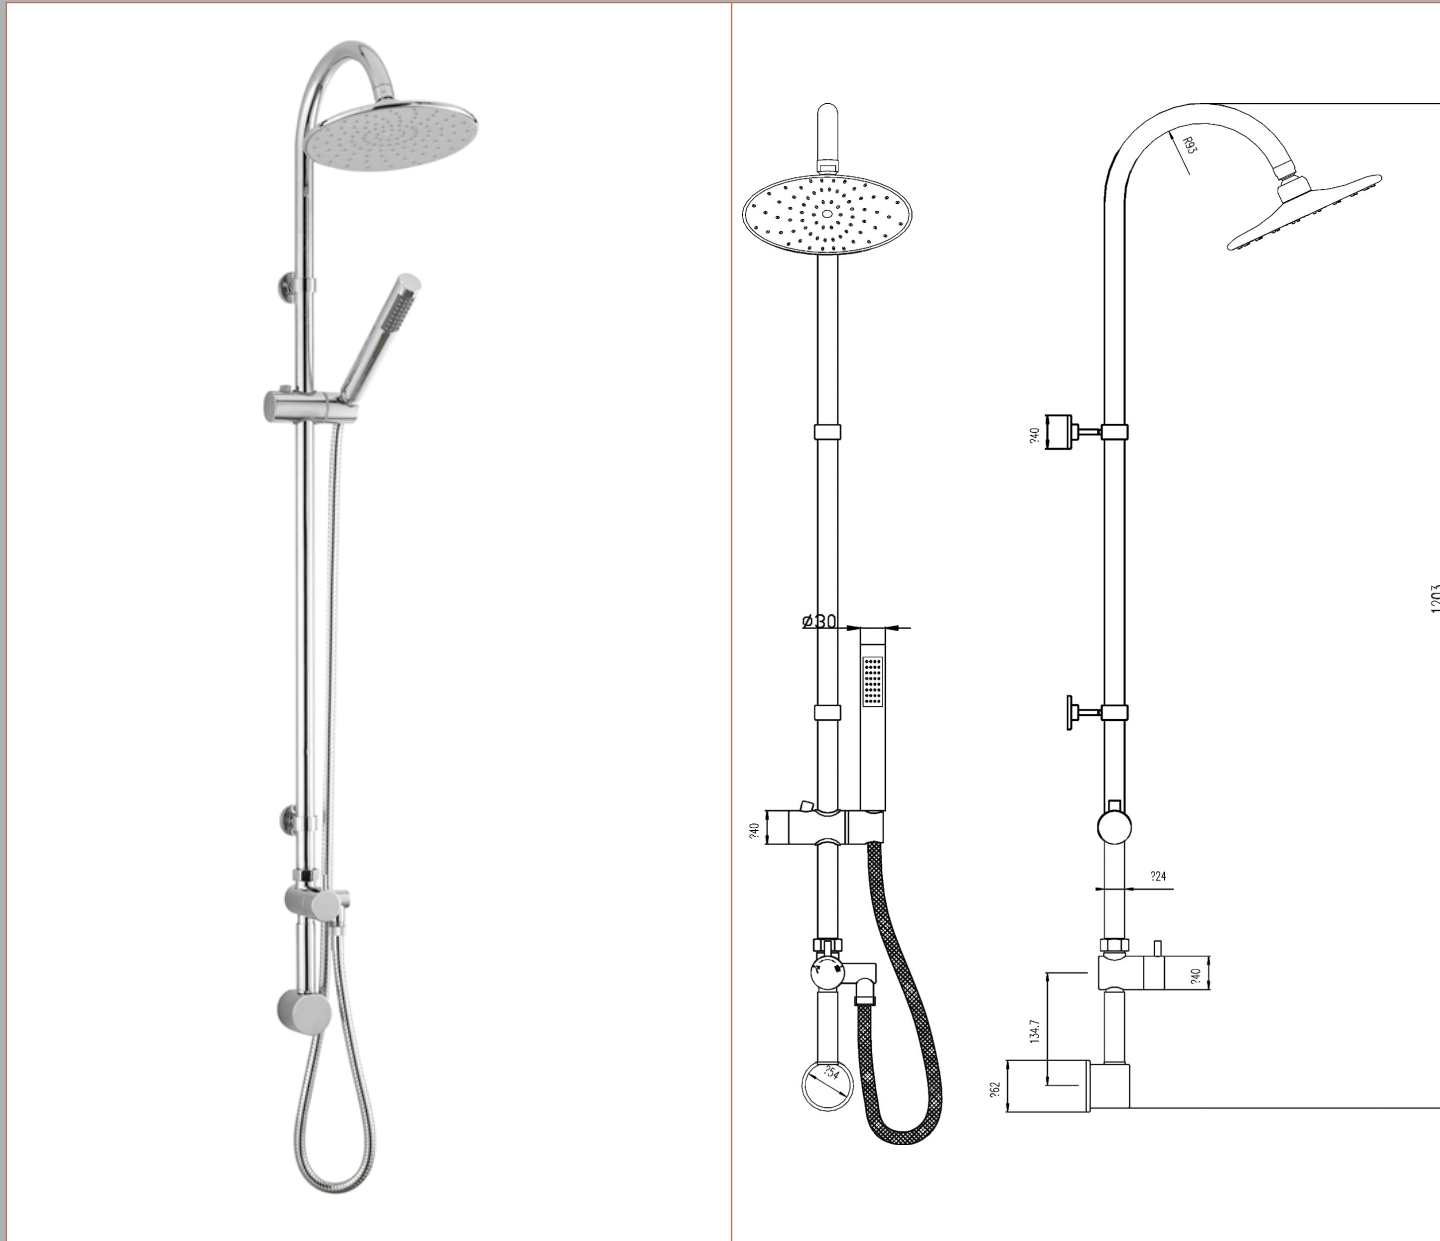

Sales Code: A3115

Description: Destiny Shower Kit W/ Conc Outlet Elbow

### Product Dimensions

Length (mm):	
Width (mm):	200
Height (mm):	1203
Depth (mm):	380
Nett Weight (kg):	3.74

### Outer Box Dimensions (If Applicable)

Length (mm):	
Width (mm):	1080
Height (mm):	245
Depth (mm):	570
Gross Weight (kg):	15
Barcode:	5055369008797

### Product Details

Country of Origin:	United Kingdom
Fitting Instruction:	No
Product Material:	Brass/ABS
Mount Type:	Surface, Wall
Outlet Elbow Supplied:	No
Easy Clean:	Yes
Head Included:	Yes
Handset Included:	Yes
Body Jets Included:	No
No of Body Jets:	Not Applicable
Operating Pressure (bar):	1
Valve/Cartridge Type:	Not Applicable
Flow Rates (L/min):	0.1 bar: N/A 0.5 bar: N/A 1 bar: N/A 2 bar: N/A 3 bar: N/A
TMV2 Approved:	No Approval No: N/A
TMV3 Approved:	No Approval No: N/A
WRAS Approved:	No Approval No: N/A
Head Function:	Single
Handset Function:	Single Setting
Body Jet Info:	Not Applicable
Pipe Size:	15 mm (1/2" Bsp)
Pipe Centres:	N/A
Colour/Finish:	Chrome
Hose Included:	Yes
No. of Outlets:	2