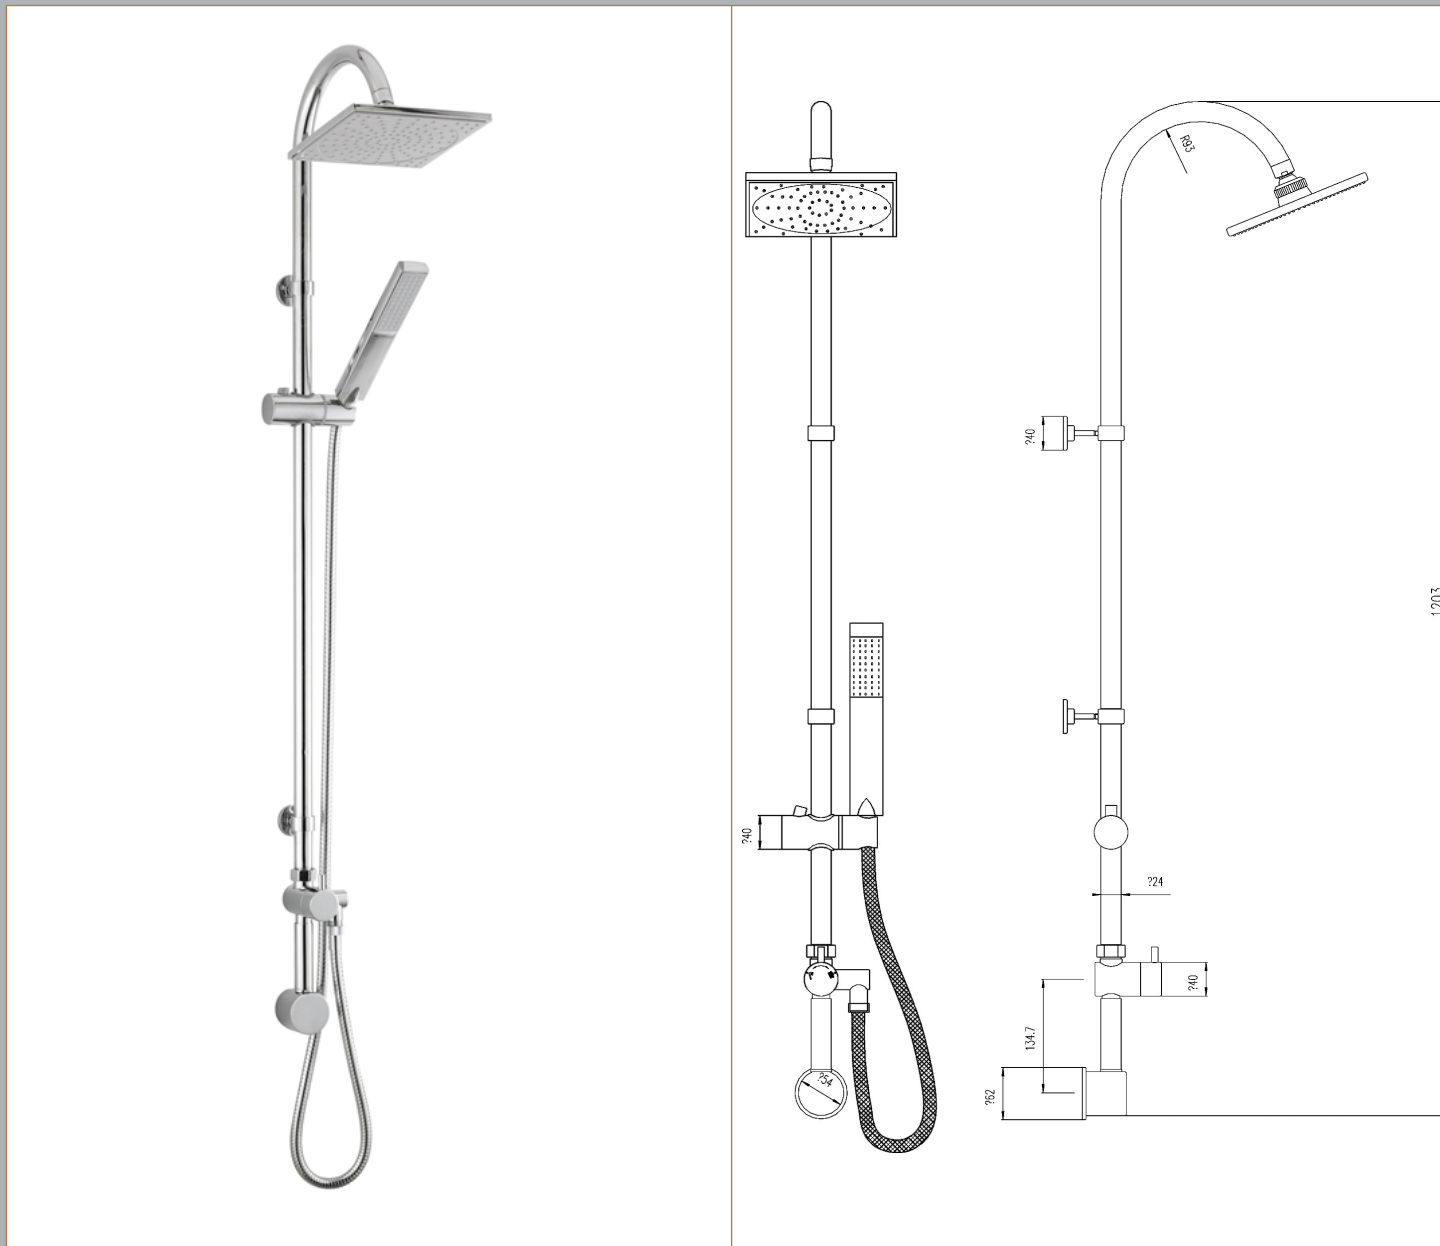

Sales Code: A3116

Description: Worth Shower Kit With Conc Outlet Elbow

Product Dimensions

Length (mm):	
Width (mm):	200
Height (mm):	1203
Depth (mm):	380
Nett Weight (kg):	4.09

Packaging Dimensions

Length (mm):	1070
Width (mm):	265
Height (mm):	110
Gross Weight (kg):	4.09

Packaging Data

Box Colour:	White Cardboard Box
Box Qty:	1
Label Size:	100 x 50
Label Colour:	White Label
Label Qty:	2

Outer Box Dimensions (If Applicable)

Length (mm):	
Width (mm):	1090
Height (mm):	245
Depth (mm):	570
Gross Weight (kg):	16
Barcode:	5055369008803

Product Details

Country of Origin:	United Kingdom
Fitting Instruction:	No
Product Material:	Brass/ABS
Mount Type:	Surface, Wall
Outlet Elbow Supplied:	No
Easy Clean:	Yes
Head Included:	Yes
Handset Included:	Yes
Body Jets Included:	No
No of Body Jets:	Not Applicable
Operating Pressure (bar):	1
Valve/Cartridge Type:	Not Applicable
Flow Rates (L/min):	0.1 bar: N/A 0.5 bar: N/A 1 bar: N/A 2 bar: N/A 3 bar: N/A
TMV2 Approved:	No Approval No: N/A
TMV3 Approved:	No Approval No: N/A
WRAS Approved:	No Approval No: N/A
Head Function:	Single
Handset Function:	Single Setting
Body Jet Info:	Not Applicable
Pipe Size:	15 mm (1/2" Bsp)
Pipe Centres:	N/A
Colour/Finish:	Chrome
Hose Included:	Yes
No. of Outlets:	2