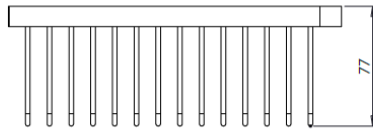

Technical Data Sheet

ROPER RHODES®

EMITE SINGLE CORNER BASKET CHROME

Whats in the box: 1x DC7014 & Fixings

Diagrams not to scale
All dimensions in mm
tolerance of +/-5mm

Materials

Base plate: Chrome plated brass

Holder: Chrome plated brass

**Dimensions are subject to change, customers are advised to measure actual product before commencing installation.

***Fixing point dimensions are for guidance only/the positions of wall fixing must be checked when product is received.

FAQs

Q: What is the overall distance from the wall?

A: 214 x 174 mm

Q: Distance between fixing point centres?

A: 80 mm