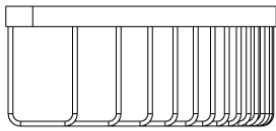

Technical Data Sheet

ROPER RHODES®

EMITE SINGLE CORNER BASKET CHROME

Whats in the box: 1x DC7014 & Fixings

Diagrams not to scale
All dimensions in mm
tolerance of +/-5mm

Materials

Base plate: Chrome plated brass

Holder: Chrome plated brass

**Dimensions are subject to change, customers are advised to measure actual product before commencing installation.

***Fixing point dimensions are for guidance only/the positions of wall fixing must be checked when product is received.

FAQs

Q: What is the overall distance from the wall?

A: 214 x 174 mm

Q: Distance between fixing point centres?

A: 80 mm