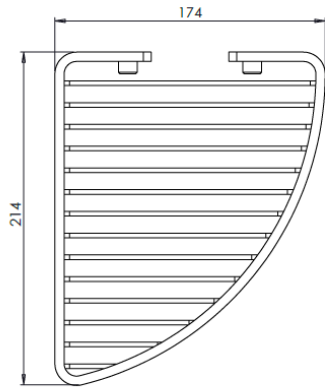

Technical Data Sheet

ROPER RHODES®

EMITE SINGLE CORNER BASKET CHROME

Whats in the box: 1x DC7014 & Fixings

Diagrams not to scale
All dimensions in mm
tolerance of +/-5mm

Materials

Base plate: Chrome plated brass

Holder: Chrome plated brass

**Dimensions are subject to change, customers are advised to measure actual product before commencing installation.

***Fixing point dimensions are for guidance only/the positions of wall fixing must be checked when product is received.

FAQs

Q: What is the overall distance from the wall?

A: 214 x 174 mm

Q: Distance between fixing point centres?

A: 80 mm