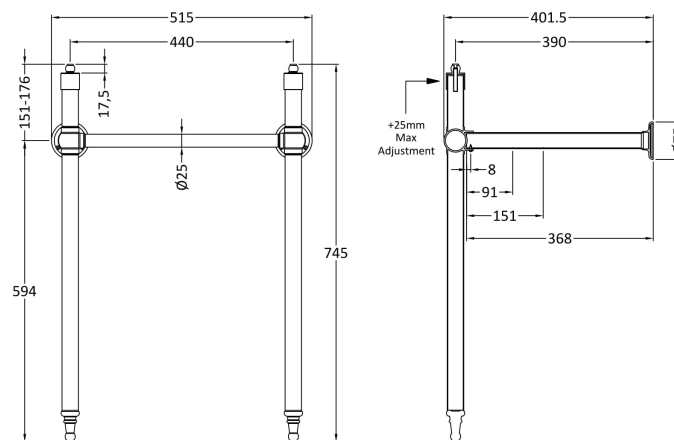

### Product Dimensions

Length (mm):	
Width (mm):	515
Height (mm):	745
Depth (mm):	390
Nett Weight (kg):	3.6

### Packaging Dimensions

Height (mm):	840
Width (mm):	540
Depth (mm):	90
Gross Weight (kg):	3.6

### Outer Box Dimensions (If Applicable)

Height (mm):	
Width (mm):	
Length (mm):	
Depth (mm):	
Gross Weight (kg):	
Barcode:	5055369080823

### Product Details

Country of Origin:	China
Fitting Instruction:	No
CE & UKCA:	N/A
Product Material:	Stainless Steel
Heating Element Wattage:	Not Applicable
Colour/Finish:	Chrome
Product Diameter:	N/A
Connection Size:	Not Applicable