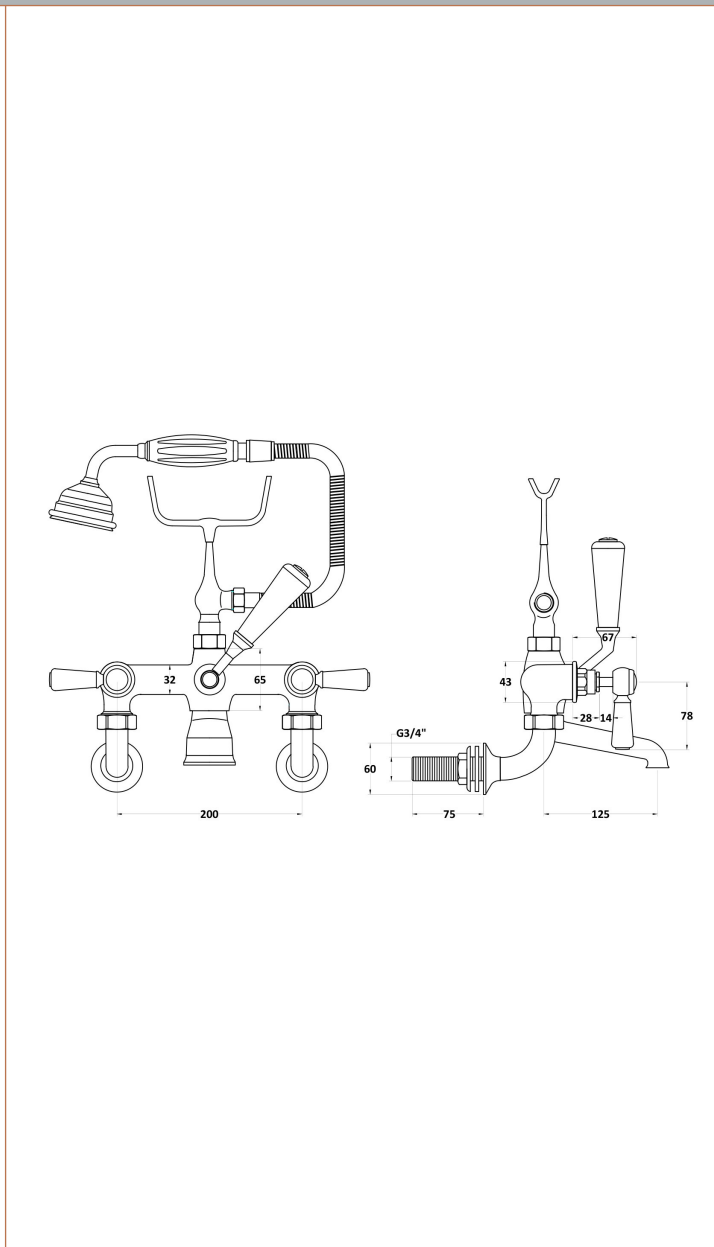

Sales Code: BC304HLWM

Description: Wall Mounted Bath Shower Mixer

Product Dimensions

Height (mm):	320
Width (mm):	350
Depth (mm):	155
Length (mm):	
Nett Weight (kg):	4.7

Packaging Dimensions

Height (mm):	150
Width (mm):	232
Depth (mm):	330
Gross Weight (kg):	4.9

Packaging Data

Box Colour:	White Cardboard Box
Box Qty:	1
Label Size:	100 x 50
Label Colour:	White Label
Label Qty:	1

Outer Box Dimensions (If Applicable)

Height (mm):	330
Width (mm):	520
Depth (mm):	360
Length (mm):	
Gross Weight (kg):	
Barcode:	5055275895627

Product Details

Country of Origin:	United Kingdom
Fitting Instruction:	No
Product Material:	Brass
Control Type:	Manual
Waste Included:	Waste Not Included
Waste Type:	Not Applicable
WRAS Approval: No	Approval No: N/A
Valve/Cartridge Type:	1/4 Turn Ceramic Disc
Colour/Finish:	Chrome
Mount Type:	Wall
Operating Pressure (bar):	0.2

Flow Rates: (Litres Per Min)	0.1 bar: 10.6 0.5 bar: 28.6 1 bar: 41.4 2 bar: 59 3 bar: 72.8
Pipe Size:	22 mm (3/4" Bsp)
Pipe Centres:	196mm