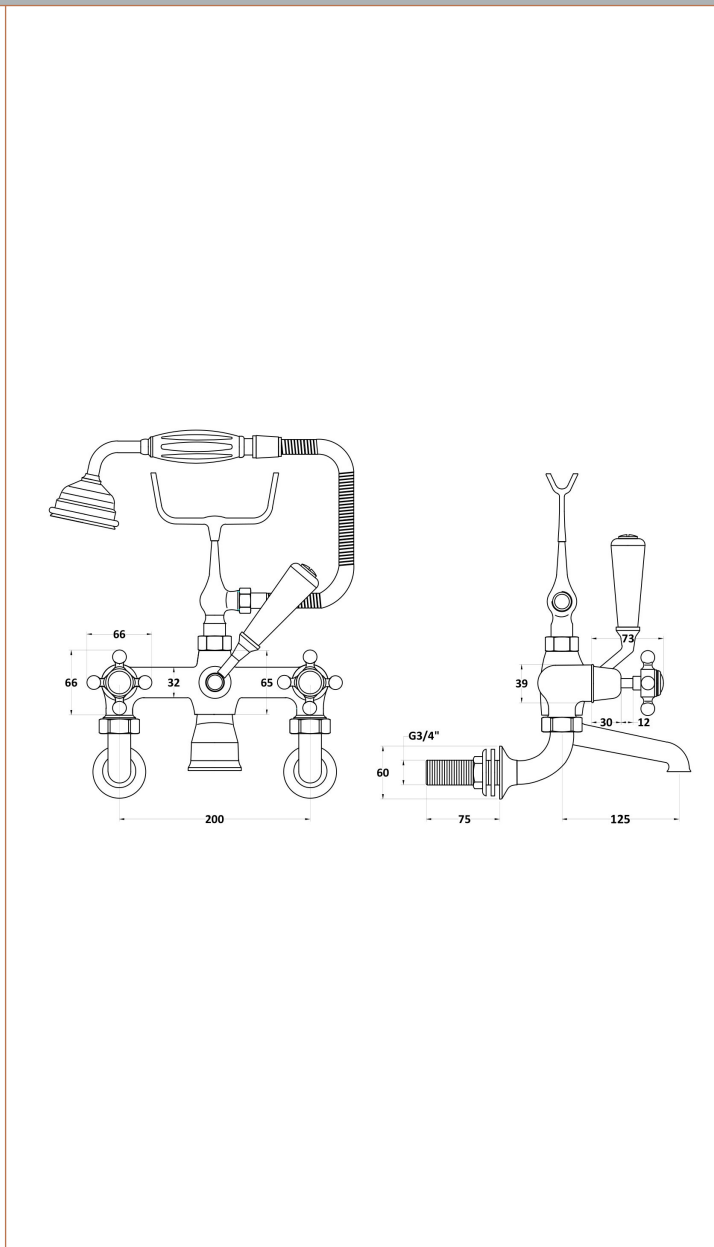

Sales Code: BC304DXWM

Description: Wall Mounted Bath Shower Mixer

Product Dimensions

Height (mm):	320
Width (mm):	350
Depth (mm):	155
Length (mm):	
Nett Weight (kg):	4.7

Packaging Dimensions

Height (mm):	150
Width (mm):	232
Depth (mm):	330
Gross Weight (kg):	4.9

Packaging Data

Box Colour:	White Cardboard Box
Box Qty:	1
Label Size:	100 x 50
Label Colour:	White Label
Label Qty:	1

Outer Box Dimensions (If Applicable)

Height (mm):	320
Width (mm):	345
Depth (mm):	520
Length (mm):	
Gross Weight (kg):	
Barcode:	5055275895610

Product Details

Country of Origin:	United Kingdom
Fitting Instruction:	No
Product Material:	Brass
Control Type:	Manual
Waste Included:	Waste Not Included
Waste Type:	Not Applicable
WRAS Approval: No	Approval No: N/A
Valve/Cartridge Type:	1/4 Turn Ceramic Disc
Colour/Finish:	Chrome
Mount Type:	Wall
Operating Pressure (bar):	0.2

Flow Rates: (Litres Per Min)	0.1 bar: 10.6 0.5 bar: 28.6 1 bar: 41.4 2 bar: 59 3 bar: 72.8
Pipe Size:	22 mm (3/4" Bsp)
Pipe Centres:	196mm