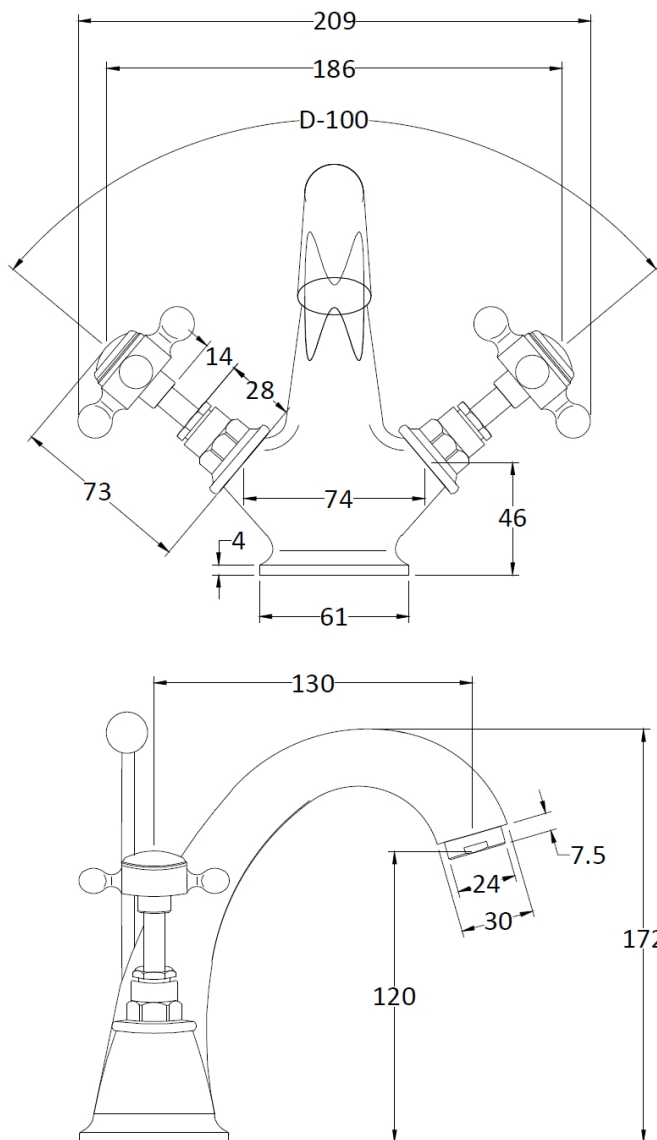

Sales Code: BC305HX

Description: Topaz Mono Basin Mixer

**Product Dimensions**

Height (mm):	172
Width (mm):	215
Depth (mm):	185
Length (mm):	
Nett Weight (kg):	2.2

**Packaging Dimensions**

Height (mm):	125
Width (mm):	220
Depth (mm):	390
Gross Weight (kg):	2.4

**Packaging Data**

Box Colour:	White Cardboard Box
Box Qty:	1
Label Size:	100 x 50
Label Colour:	White Label
Label Qty:	1

**Outer Box Dimensions (If Applicable)**

Height (mm):	395
Width (mm):	415
Depth (mm):	440
Length (mm):	
Gross Weight (kg):	
Barcode:	5055275830697

**Product Details**

Country of Origin:	United Kingdom
Fitting Instruction:	No
Product Material:	Brass
Control Type:	Manual
Waste Included:	Waste Included
Waste Type:	Pop-Up
WRAS Approval:	No
Approval No:	N/A
Valve/Cartridge Type:	1/4 Turn Ceramic Disc
Colour/Finish:	Chrome
Mount Type:	Deck
Operating Pressure (bar):	0.1
Flow Rates: (Litres Per Min)	0.1 bar: 6.4 0.5 bar: 16.2 1 bar: 23.4 2 bar: 33.5 3 bar: 41
Pipe Size:	15 mm (1/2" Bsp)
Pipe Centres:	N/A