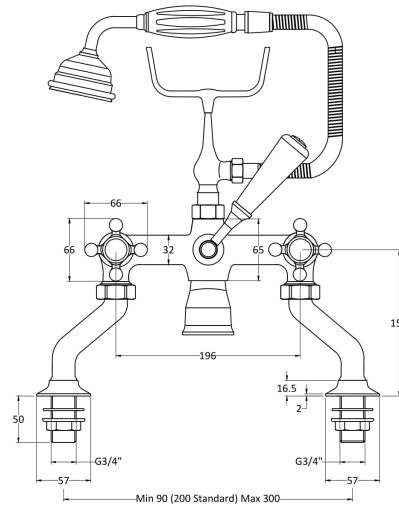

Sales Code: BC304DX

Description: Topaz Deck Bsm W/ Shower Kit

Product Dimensions

Height (mm):	320
Width (mm):	350
Depth (mm):	155
Length (mm):	
Nett Weight (kg):	4.7

Packaging Dimensions

Height (mm):	150
Width (mm):	232
Depth (mm):	330
Gross Weight (kg):	4.9

Packaging Data

Box Colour:	White Cardboard Box
Box Qty:	1
Label Size:	100 x 50
Label Colour:	White Label
Label Qty:	1

Outer Box Dimensions (If Applicable)

Height (mm):	320
Width (mm):	345
Depth (mm):	520
Length (mm):	

Gross Weight (kg):	
Barcode:	5055275830741

Product Details

Country of Origin:	United Kingdom
Fitting Instruction:	No
Product Material:	Brass
Control Type:	Manual
Waste Included:	Waste Not Included
Waste Type:	Not Applicable
WRAS Approval: No	Approval No: N/A
Valve/Cartridge Type:	1/4 Turn Ceramic Disc
Colour/Finish:	Chrome
Mount Type:	Deck
Operating Pressure (bar):	0.2

Flow Rates: (Litres Per Min)	0.1 bar: 10.6 0.5 bar: 28.6 1 bar: 41.4 2 bar: 59 3 bar: 72.8
Pipe Size:	22 mm (3/4" Bsp)
Pipe Centres:	196mm