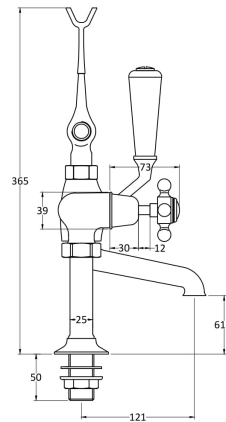

Sales Code: BC304DX

Description: Topaz Deck Bsm W/ Shower Kit

Product Dimensions

Height (mm):	320
Width (mm):	350
Depth (mm):	155
Length (mm):	
Nett Weight (kg):	4.7

Packaging Dimensions

Height (mm):	150
Width (mm):	232
Depth (mm):	330
Gross Weight (kg):	4.9

Packaging Data

Box Colour:	White Cardboard Box
Box Qty:	1
Label Size:	100 x 50
Label Colour:	White Label
Label Qty:	1

Outer Box Dimensions (If Applicable)

Height (mm):	320
Width (mm):	345
Depth (mm):	520
Length (mm):	

Gross Weight (kg):	
Barcode:	5055275830741

Product Details

Country of Origin:	United Kingdom
Fitting Instruction:	No
Product Material:	Brass
Control Type:	Manual
Waste Included:	Waste Not Included
Waste Type:	Not Applicable
WRAS Approval: No	Approval No: N/A
Valve/Cartridge Type:	1/4 Turn Ceramic Disc
Colour/Finish:	Chrome
Mount Type:	Deck
Operating Pressure (bar):	0.2

Flow Rates: (Litres Per Min)	0.1 bar: 10.6 0.5 bar: 28.6 1 bar: 41.4 2 bar: 59 3 bar: 72.8
Pipe Size:	22 mm (3/4" Bsp)
Pipe Centres:	196mm