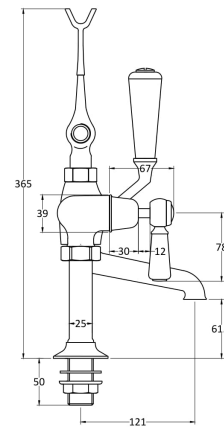

### Product Dimensions

Height (mm):	320
Width (mm):	350
Depth (mm):	155
Length (mm):	
Nett Weight (kg):	4.7

### Packaging Dimensions

Height (mm):	150
Width (mm):	232
Depth (mm):	330
Gross Weight (kg):	4.9

### Outer Box Dimensions (If Applicable)

Height (mm):	330
Width (mm):	520
Depth (mm):	360
Length (mm):	

Gross Weight (kg):	
Barcode:	5055275830802

Flow Rates: (Litres Per Min)	0.1 bar: 10.6 0.5 bar: 28.6 1 bar: 41.4 2 bar: 59 3 bar: 72.8
Pipe Size:	22 mm (3/4" Bsp)
Pipe Centres:	90-300mm