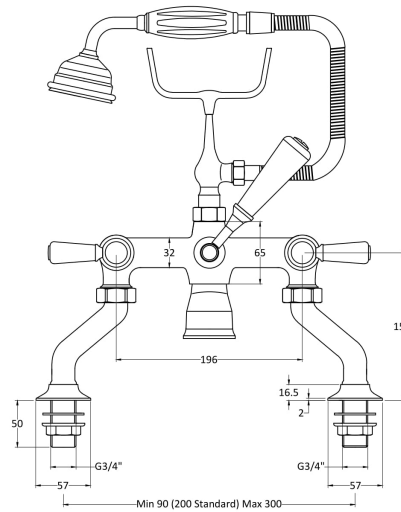

### Product Dimensions

Height (mm):	320
Width (mm):	350
Depth (mm):	155
Length (mm):	
Nett Weight (kg):	4.7

### Packaging Dimensions

Height (mm):	150
Width (mm):	232
Depth (mm):	330
Gross Weight (kg):	4.9

### Outer Box Dimensions (If Applicable)

Height (mm):	330
Width (mm):	520
Depth (mm):	360
Length (mm):	

Gross Weight (kg):	
Barcode:	5055275830802

Flow Rates: (Litres Per Min)	0.1 bar: 10.6 0.5 bar: 28.6 1 bar: 41.4 2 bar: 59 3 bar: 72.8
Pipe Size:	22 mm (3/4" Bsp)
Pipe Centres:	90-300mm