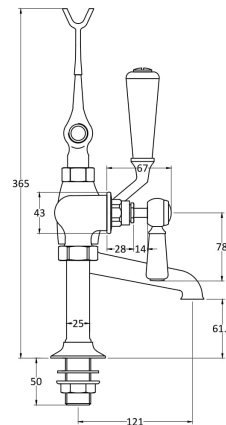

Sales Code: BC304HL

Description: Topaz Lever Bath Shower Mixer

Product Dimensions

Height (mm):	320
Width (mm):	350
Depth (mm):	155
Length (mm):	
Nett Weight (kg):	4.7

Packaging Dimensions

Height (mm):	150
Width (mm):	232
Depth (mm):	330
Gross Weight (kg):	4.9

Packaging Data

Box Colour:	White Cardboard Box
Box Qty:	1
Label Size:	100 x 50
Label Colour:	White Label
Label Qty:	1

Outer Box Dimensions (If Applicable)

Height (mm):	330
Width (mm):	520
Depth (mm):	360
Length (mm):	

Gross Weight (kg):	
Barcode:	5055275871492

Product Details

Country of Origin:	United Kingdom
Fitting Instruction:	No
Product Material:	Brass
Control Type:	Manual
Waste Included:	Waste Not Included
Waste Type:	Not Applicable
WRAS Approval:	Approval No: N/A
Valve/Cartridge Type:	1/4 Turn Ceramic Disc
Colour/Finish:	Chrome
Mount Type:	Deck
Operating Pressure (bar):	0.2

Flow Rates: (Litres Per Min)	0.1 bar: 10.6 0.5 bar: 28.6 1 bar: 41.4 2 bar: 59 3 bar: 72.8
Pipe Size:	22 mm (3/4" Bsp)
Pipe Centres:	90-300mm