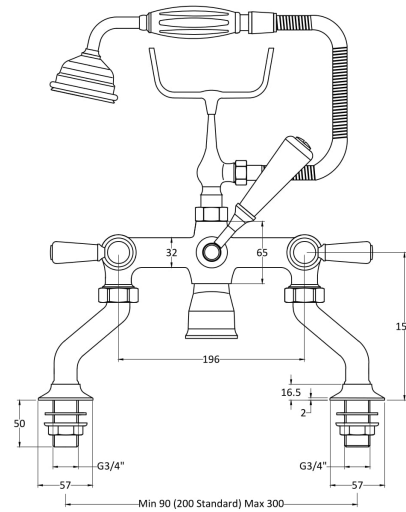

Sales Code: BC304HL

Description: Topaz Lever Bath Shower Mixer

Product Dimensions

Height (mm):	320
Width (mm):	350
Depth (mm):	155
Length (mm):	
Nett Weight (kg):	4.7

Packaging Dimensions

Height (mm):	150
Width (mm):	232
Depth (mm):	330
Gross Weight (kg):	4.9

Packaging Data

Box Colour:	White Cardboard Box
Box Qty:	1
Label Size:	100 x 50
Label Colour:	White Label
Label Qty:	1

Outer Box Dimensions (If Applicable)

Height (mm):	330
Width (mm):	520
Depth (mm):	360
Length (mm):	

Gross Weight (kg):	
Barcode:	5055275871492

Product Details

Country of Origin:	United Kingdom
Fitting Instruction:	No
Product Material:	Brass
Control Type:	Manual
Waste Included:	Waste Not Included
Waste Type:	Not Applicable
WRAS Approval:	Approval No: N/A
Valve/Cartridge Type:	1/4 Turn Ceramic Disc
Colour/Finish:	Chrome
Mount Type:	Deck
Operating Pressure (bar):	0.2

Flow Rates: (Litres Per Min)	0.1 bar: 10.6 0.5 bar: 28.6 1 bar: 41.4 2 bar: 59 3 bar: 72.8
Pipe Size:	22 mm (3/4" Bsp)
Pipe Centres:	90-300mm