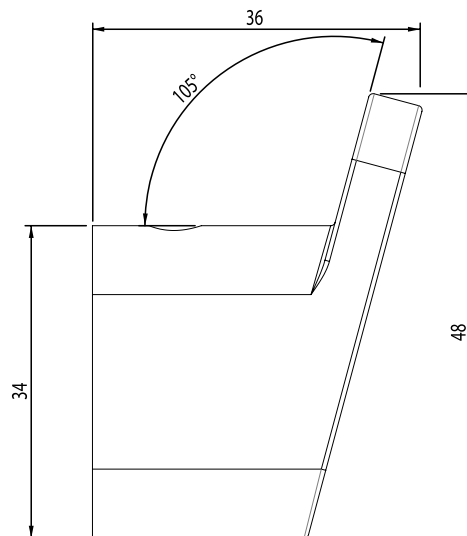

**1. IN THE BOX**

- A.** CHROME PLATED BRASS HOOK
- B.** BRASS WALL BRACKET  
No adjustment
- C.** FIXING KIT  
2x screws + 2x wall plugs
- D.** GRUB SCREW  
m2.5x8 socket set screw cone point
- E.** 2.5mm HEX KEY

NO.	DESCRIPTION	PRODUCT CODE	FIXINGS INCLUDED?	GROSS WEIGHT	NET WEIGHT
1	IDOL ROBE HOOK	4120.02	Yes	0.07kg	0.07kg

**DIMENSIONS**

FRONT

SIDE

TOP

DIAGRAMS NOT TO SCALE  
ALL DIMENSIONS IN MM  
TOLERANCE OF ± 5MM  
(OVERALL DIMENSIONS)