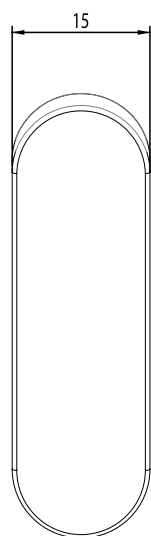

**1. IN THE BOX**

- A.** CHROME PLATED BRASS HOOK
- B.** BRASS WALL BRACKET  
No adjustment
- C.** FIXING KIT  
2x screws + 2x wall plugs
- D.** GRUB SCREW  
m2.5x8 socket set screw cone point
- E.** 2.5mm HEX KEY

NO.	DESCRIPTION	PRODUCT CODE	FIXINGS INCLUDED?	GROSS WEIGHT	NET WEIGHT
1	IDOL ROBE HOOK	4120.02	Yes	0.07kg	0.07kg

**DIMENSIONS**

FRONT

SIDE

TOP

DIAGRAMS NOT TO SCALE  
ALL DIMENSIONS IN MM  
TOLERANCE OF ± 5MM  
(OVERALL DIMENSIONS)