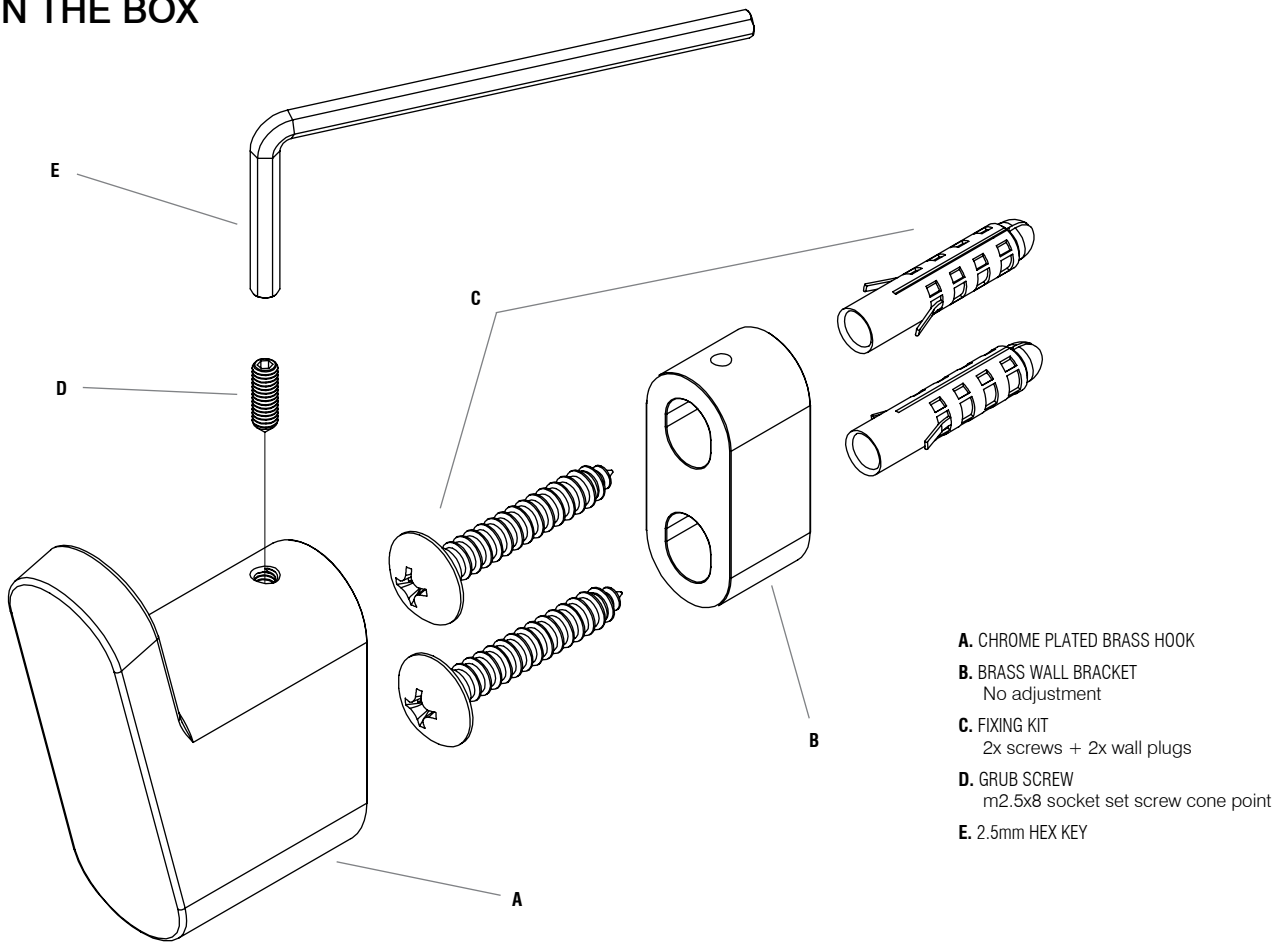

**1. IN THE BOX**

- A.** CHROME PLATED BRASS HOOK
- B.** BRASS WALL BRACKET  
No adjustment
- C.** FIXING KIT  
2x screws + 2x wall plugs
- D.** GRUB SCREW  
m2.5x8 socket set screw cone point
- E.** 2.5mm HEX KEY

NO.	DESCRIPTION	PRODUCT CODE	FIXINGS INCLUDED?	GROSS WEIGHT	NET WEIGHT
1	IDOL ROBE HOOK	4120.02	Yes	0.07kg	0.07kg

**DIMENSIONS**

FRONT

SIDE

TOP

DIAGRAMS NOT TO SCALE  
ALL DIMENSIONS IN MM  
TOLERANCE OF ± 5MM  
(OVERALL DIMENSIONS)