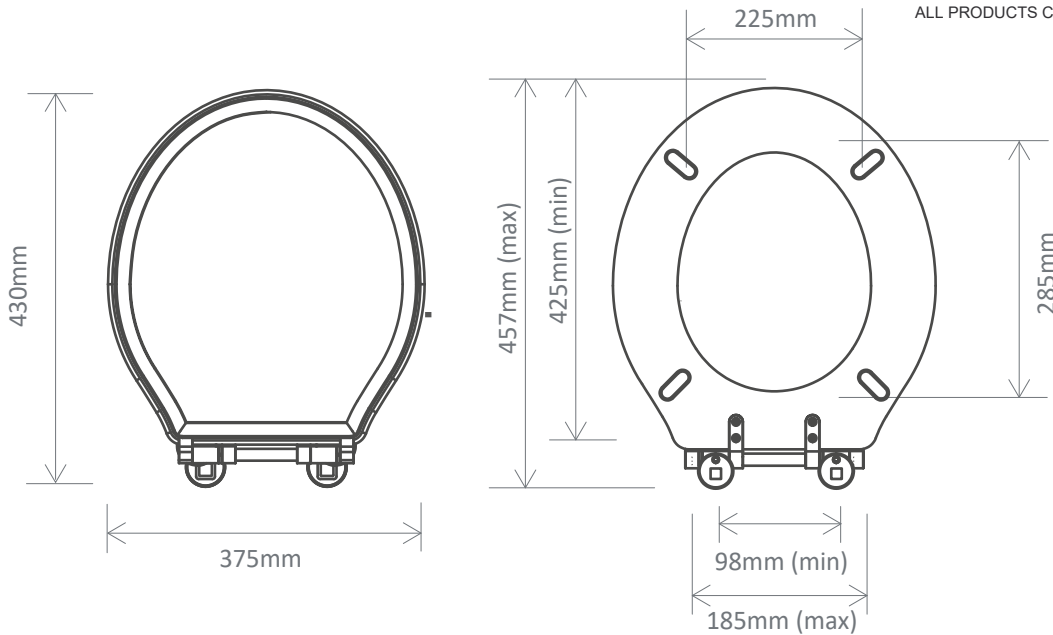

TECHNICAL DATA SHEET

Chalk White Painted SC Toilet Seat - DC4005

ROPER RHODES®

NO.	Description	Product Code	Fixings included	Gross Weight	Net Weight
1	Chalk White Painted SC Toilet Seat	DC4005	YES	3.65kg	--

Spares Codes:

Bar Hinge Assembly for Painted Seats - SP14199

Soft Close Toilet Seat Bar Hinge
Fixing Pack - SP14200

Spare O-Ring Base Seal (x1) - SP17378

DIMENSIONS - DC4005

DIAGRAMS NOT TO SCALE | ALL DIMENSIONS IN MM | TOLERANCE OF ± 5MM
ALL PRODUCTS CONFORM TO THE BRITISH FIXING STANDARDS

*Dimensions are subject to change, customers are advised to measure actual product before commencing installation.

**Fixing point dimensions are for guidance only/the positions of wall fixing must be checked when product is received.

FAQs

Q - What's the maximum test load of the seat?

A - 150kg

Q - What are the fixings made from?

A - See fixing details

Key Dimensions Descriptions	Key Dimensions (mm)
Seat/Lid Front to Back	430mm
Seat/Lid Left to Right	375mm
Ring Hole Front to Back	285mm
Ring Hole Left to Right	225mm
Seat Overall Thickness	57mm
Width of Back of Seat	Input Dimension
Min/Max Adjustment for Fixings	98/185, 425/457