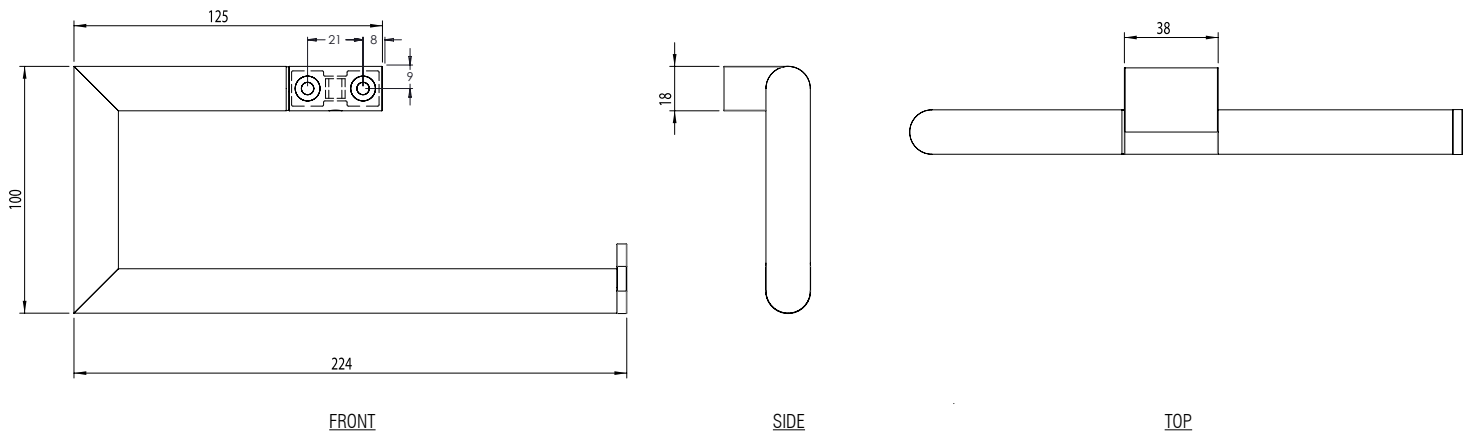

1. IN THE BOX

- A.** CHROME PLATED BRASS
- B.** PLASTIC WALL BRACKET
No adjustment
- C.** FIXING KIT
2x screws + 2x wall plugs
- D.** GRUB SCREW
m6x10 socket set screw cone point
- E.** 2.5mm HEX KEY

NO.	DESCRIPTION	PRODUCT CODE	FIXINGS INCLUDED?	GROSS WEIGHT	NET WEIGHT
1	IDOL TOWEL RING	4122.02	Yes	0.45kg	0.45kg

DIMENSIONS

DIAGRAMS NOT TO SCALE
ALL DIMENSIONS IN MM
TOLERANCE OF ± 5MM
(OVERALL DIMENSIONS)

FAQ

Holder Movement: Rotates up and down