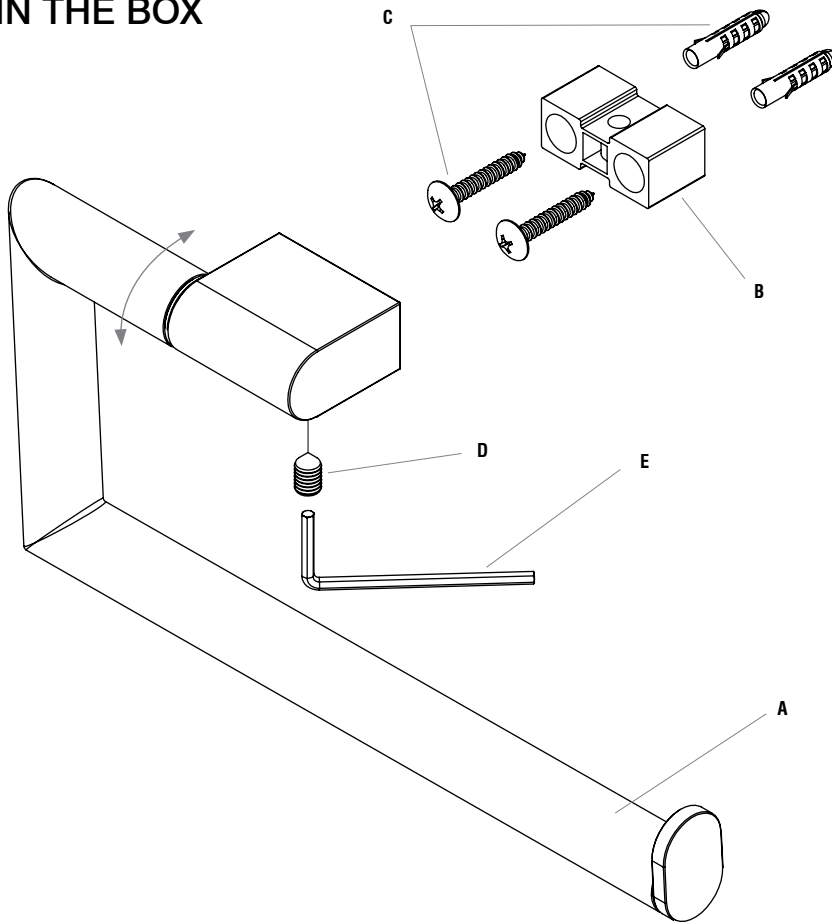

1. IN THE BOX

- A.** CHROME PLATED BRASS
- B.** PLASTIC WALL BRACKET
No adjustment
- C.** FIXING KIT
2x screws + 2x wall plugs
- D.** GRUB SCREW
m6x10 socket set screw cone point
- E.** 2.5mm HEX KEY

NO.	DESCRIPTION	PRODUCT CODE	FIXINGS INCLUDED?	GROSS WEIGHT	NET WEIGHT
1	IDOL TOWEL RING	4122.02	Yes	0.45kg	0.45kg

DIMENSIONS

DIAGRAMS NOT TO SCALE
ALL DIMENSIONS IN MM
TOLERANCE OF ± 5MM
(OVERALL DIMENSIONS)

FAQ

Holder Movement: Rotates up and down