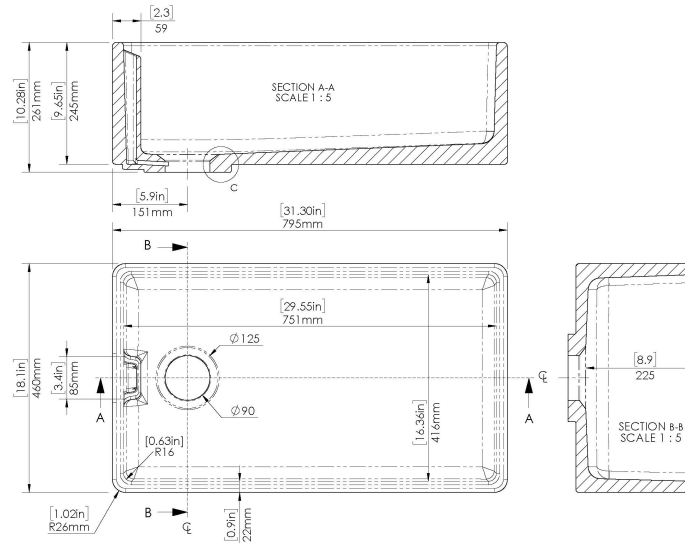

Product Dimensions

Height (mm):	245
Width (mm):	595
Depth (mm):	455
Nett Weight (kg):	36.2

Packaging Dimensions

Height (mm):	295
Width (mm):	612
Depth (mm):	460
Gross Weight (kg):	36.7

Packaging Data

Box Colour:	Brown Cardboard Box
Box Qty:	1
Label Size:	100 x 50
Label Colour:	White Label
Label Qty:	2

Outer Box Dimensions (If Applicable)

Height (mm):	
Width (mm):	
Depth (mm):	
Gross Weight (kg):	
Barcode:	5056462635965

Product Details

Country of Origin:	Utd.Arab.Emir.
Fitting Instruction:	No
Certification: CE & UKCA:	WRAS: WRAS No:
Product Material:	
Fixing Supplied:	

Sales Code: BE10032

Description: Belfast Sink 795X460x245 90W

Product Dimensions

Height (mm):	245
Width (mm):	795
Depth (mm):	455
Nett Weight (kg):	40.5

Packaging Dimensions

Height (mm):	290
Width (mm):	804
Depth (mm):	468
Gross Weight (kg):	41

Packaging Data

Box Colour:	Brown Cardboard Box
Box Qty:	1
Label Size:	100 x 50
Label Colour:	White Label
Label Qty:	2

Outer Box Dimensions (If Applicable)

Height (mm):	
Width (mm):	
Depth (mm):	
Gross Weight (kg):	
Barcode:	5056462649382