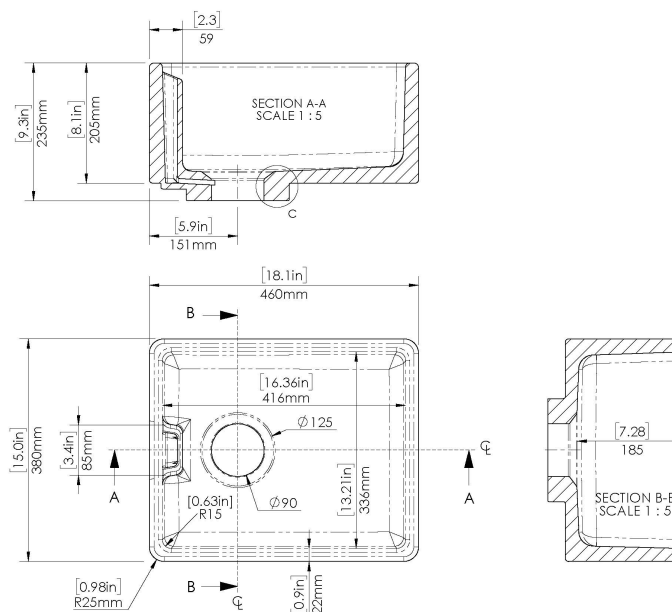

Sales Code: BE11018

Description: Belfast Sink 460 X 380 X 205 90W

Product Dimensions

Height (mm):	205
Width (mm):	460
Depth (mm):	380
Nett Weight (kg):	24.5

Packaging Dimensions

Height (mm):	255
Width (mm):	470
Depth (mm):	395
Gross Weight (kg):	25

Packaging Data

Box Colour:	Brown Cardboard Box
Box Qty:	1
Label Size:	100 x 50
Label Colour:	White Label
Label Qty:	2

Outer Box Dimensions (If Applicable)

Height (mm):	
Width (mm):	
Depth (mm):	
Gross Weight (kg):	
Barcode:	5056462649368

Product Dimensions

Height (mm):	245
Width (mm):	595
Depth (mm):	455
Nett Weight (kg):	36.2

Packaging Dimensions

Height (mm):	295
Width (mm):	612
Depth (mm):	460
Gross Weight (kg):	36.7

Packaging Data

Box Colour:	Brown Cardboard Box
Box Qty:	1
Label Size:	100 x 50
Label Colour:	White Label
Label Qty:	2

Sales Code: BE10032

Description: Belfast Sink 795X460x245 90W

Product Dimensions

Height (mm):	245
Width (mm):	795
Depth (mm):	455
Nett Weight (kg):	40.5

Packaging Dimensions

Height (mm):	290
Width (mm):	804
Depth (mm):	468
Gross Weight (kg):	41