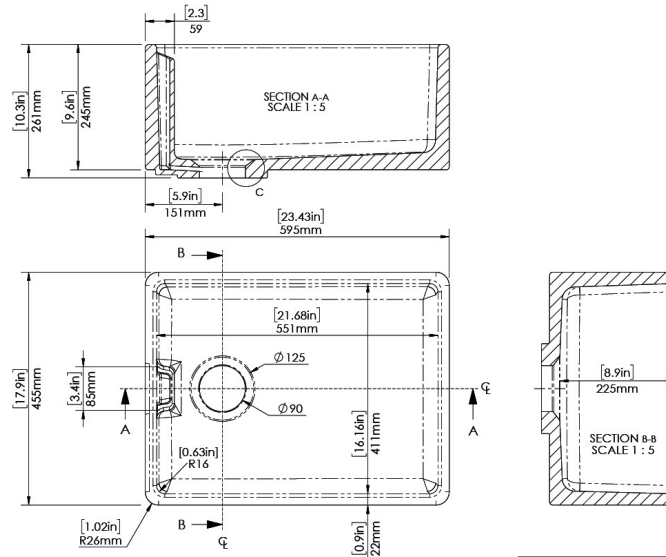

Packaging Data

Box Colour:	Brown Cardboard Box
Box Qty:	1
Label Size:	100 x 50
Label Colour:	White Label
Label Qty:	2

Outer Box Dimensions (If Applicable)

Height (mm):	
Width (mm):	
Depth (mm):	
Gross Weight (kg):	
Barcode:	5056462649368

Product Dimensions

Height (mm):	245
Width (mm):	595
Depth (mm):	455
Nett Weight (kg):	36.2

Packaging Dimensions

Height (mm):	295
Width (mm):	612
Depth (mm):	460
Gross Weight (kg):	36.7

Packaging Data

Box Colour:	Brown Cardboard Box
Box Qty:	1
Label Size:	100 x 50
Label Colour:	White Label
Label Qty:	2

Outer Box Dimensions (If Applicable)

Height (mm):	
Width (mm):	
Depth (mm):	
Gross Weight (kg):	
Barcode:	5056462635965

Product Details

Country of Origin:	Utd.Arab.Emir.
Fitting Instruction:	No
Certification: CE & UKCA:	WRAS: WRAS No:
Product Material:	
Fixing Supplied:	

Sales Code: BE10032

Description: Belfast Sink 795X460x245 90W

Product Dimensions

Height (mm):	245
Width (mm):	795
Depth (mm):	455
Nett Weight (kg):	40.5

Packaging Dimensions

Height (mm):	290
Width (mm):	804
Depth (mm):	468
Gross Weight (kg):	41