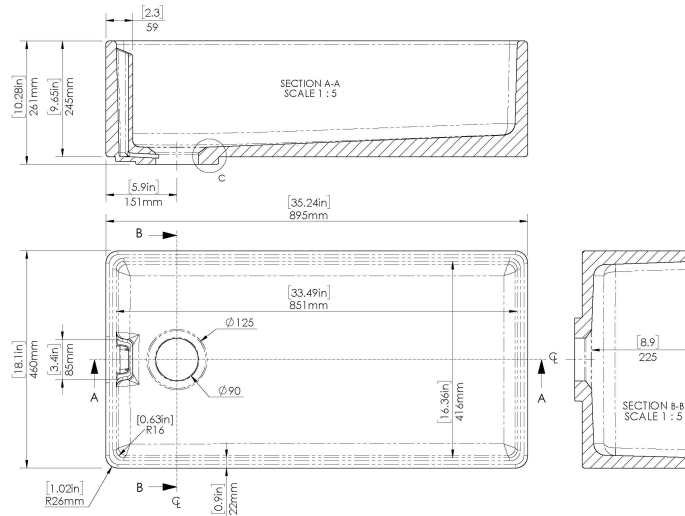

Sales Code: BE10032

Description: Belfast Sink 795X460x245 90W

Product Dimensions

Height (mm):	245
Width (mm):	795
Depth (mm):	455
Nett Weight (kg):	40.5

Packaging Dimensions

Height (mm):	290
Width (mm):	804
Depth (mm):	468
Gross Weight (kg):	41

Packaging Data

Box Colour:	Brown Cardboard Box
Box Qty:	1
Label Size:	100 x 50
Label Colour:	White Label
Label Qty:	2

Outer Box Dimensions (If Applicable)

Height (mm):	
Width (mm):	
Depth (mm):	
Gross Weight (kg):	
Barcode:	5056462649382

Cisterns: Operating Type: Fittings:
Lever Type:

Basins: Tap Hole: Chain Stay Hole:
Template: Waste Type Req:
Overflow Inc: Overflow Cover:
Inner Bowl Depth (mm): 224 mm

Sales Code: BE10036

Description: Belfast Sink 895X460x245 90W

Product Dimensions

Height (mm):	245
Width (mm):	895
Depth (mm):	455
Nett Weight (kg):	46.5

Packaging Dimensions

Height (mm):	290
Width (mm):	903
Depth (mm):	460
Gross Weight (kg):	47

Packaging Data

Box Colour:	Brown Cardboard Box
Box Qty:	1
Label Size:	100 x 50
Label Colour:	White Label
Label Qty:	2