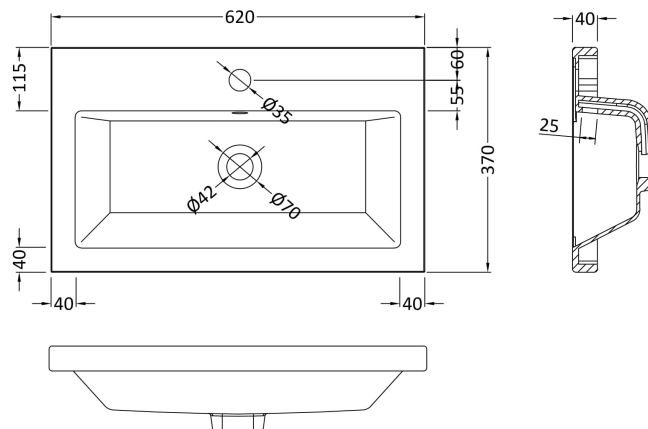

### Outer Box Dimensions (If Applicable)

Height (mm):	
Width (mm):	
Depth (mm):	
Gross Weight (kg):	
Barcode:	5056211876090

### Product Dimensions

Height (mm):	355
Width (mm):	603
Depth (mm):	135
Nett Weight (kg):	9.66

### Outer Box Dimensions (If Applicable)

Height (mm):	
Width (mm):	
Depth (mm):	
Gross Weight (kg):	
Barcode:	5055369071982

**Product Dimensions**

Height (mm):	150
Width (mm):	610
Depth (mm):	370
Nett Weight (kg):	10

**Packaging Dimensions**

Height (mm):	655
Width (mm):	420
Depth (mm):	200
Gross Weight (kg):	10

**Packaging Data**