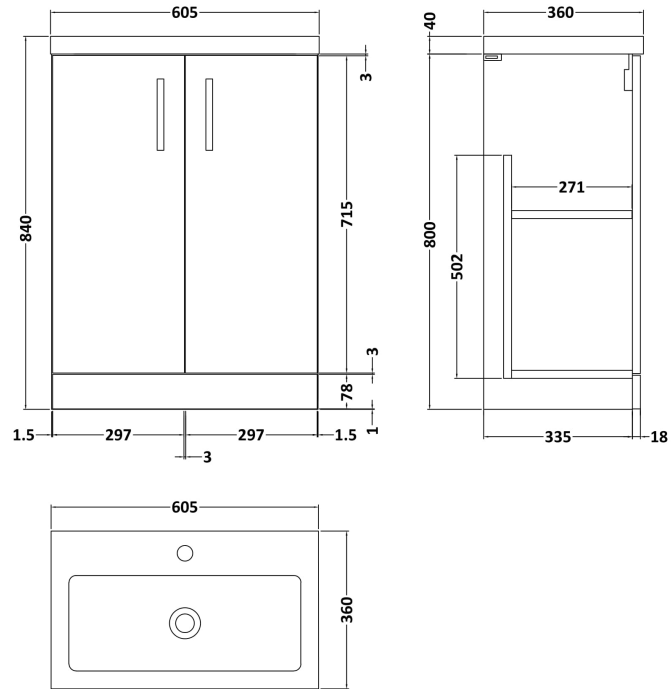

Sales Code: PAL027

Description: 600 Fs 2-Door Vanity & Polymarble Basin

Packaging Details

Barcode: 5056211880714