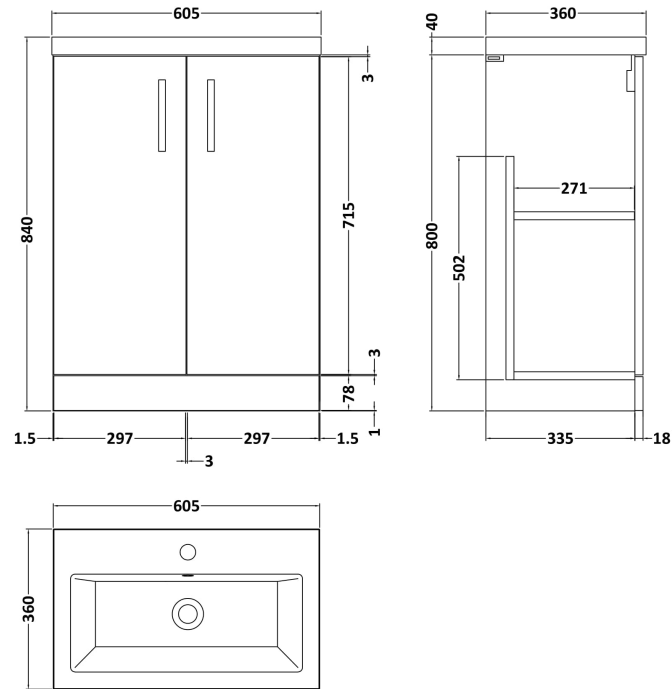

Sales Code: PAL027E

Description: 600 Fs 2-Door Vanity & Ceramic Basin

Packaging Details

Barcode: 5056211886051