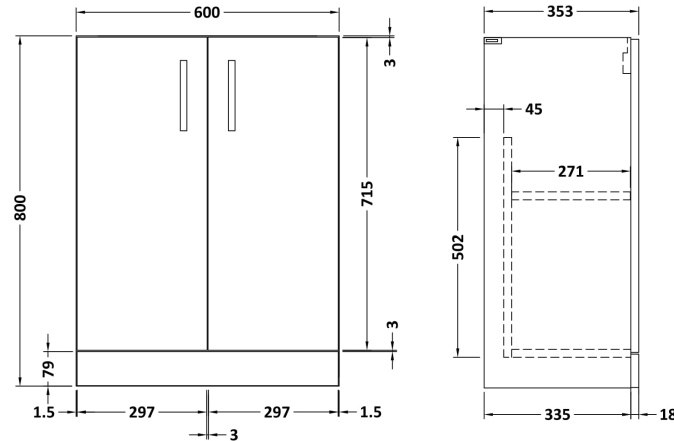

### Product Dimensions

Height (mm):	800
Width (mm):	600
Depth (mm):	353
Nett Weight (kg):	19.5

### Packaging Dimensions

Height (mm):	835
Width (mm):	620
Depth (mm):	375
Gross Weight (kg):	20

### Product Dimensions

Height (mm):	355
Width (mm):	603
Depth (mm):	135
Nett Weight (kg):	9.66

### Packaging Dimensions

Height (mm):	410
Width (mm):	200
Depth (mm):	650
Gross Weight (kg):	9.66